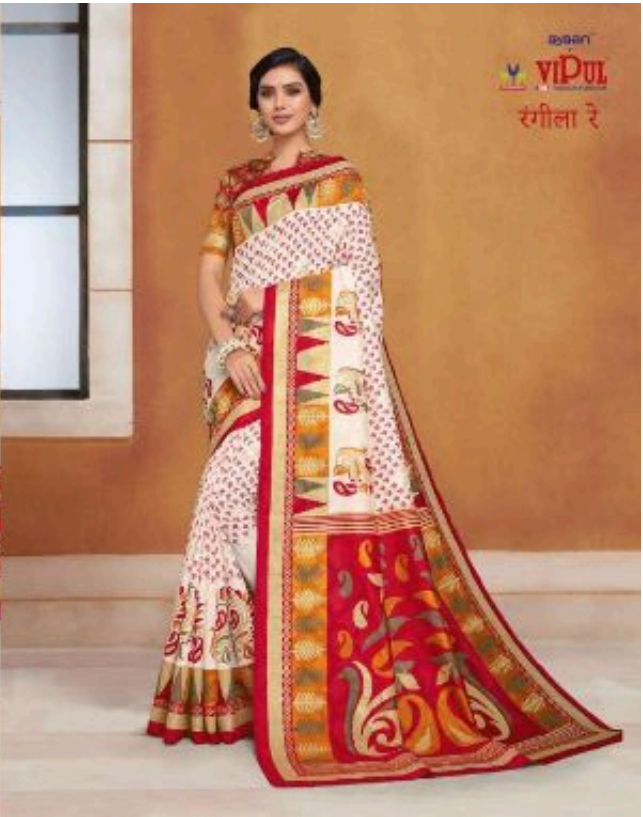

© Avani Fashion for contemporary and we should be embracing things in ways

47115  
SAREE

Style is a way to say who you are without having to speak.

47118  
CROCHET SUEDE

सर्वश्रेष्ठ  
viPUL  
रंगीला रे

सूप  
खीला रे