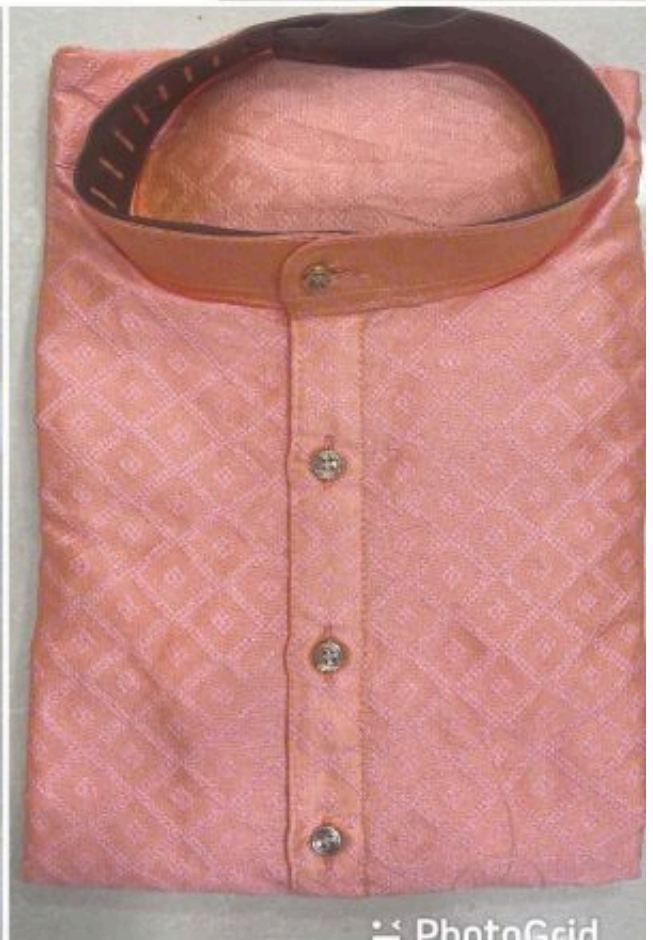

ADULT SIZE CHART				IN INCHES
SIZE	KURTA CHEST	KURTA LENGTH	SHOULDER	PYJAMA LENGTH
32	38"	35"	16"	41"
34	40"	36"	16.5"	41"
36	42"	37"	17"	42"
38	44"	40"	19"	42"
40	46"	41"	19.5"	42"
42	48"	41"	20"	42"
44	50"	41"	21"	42"