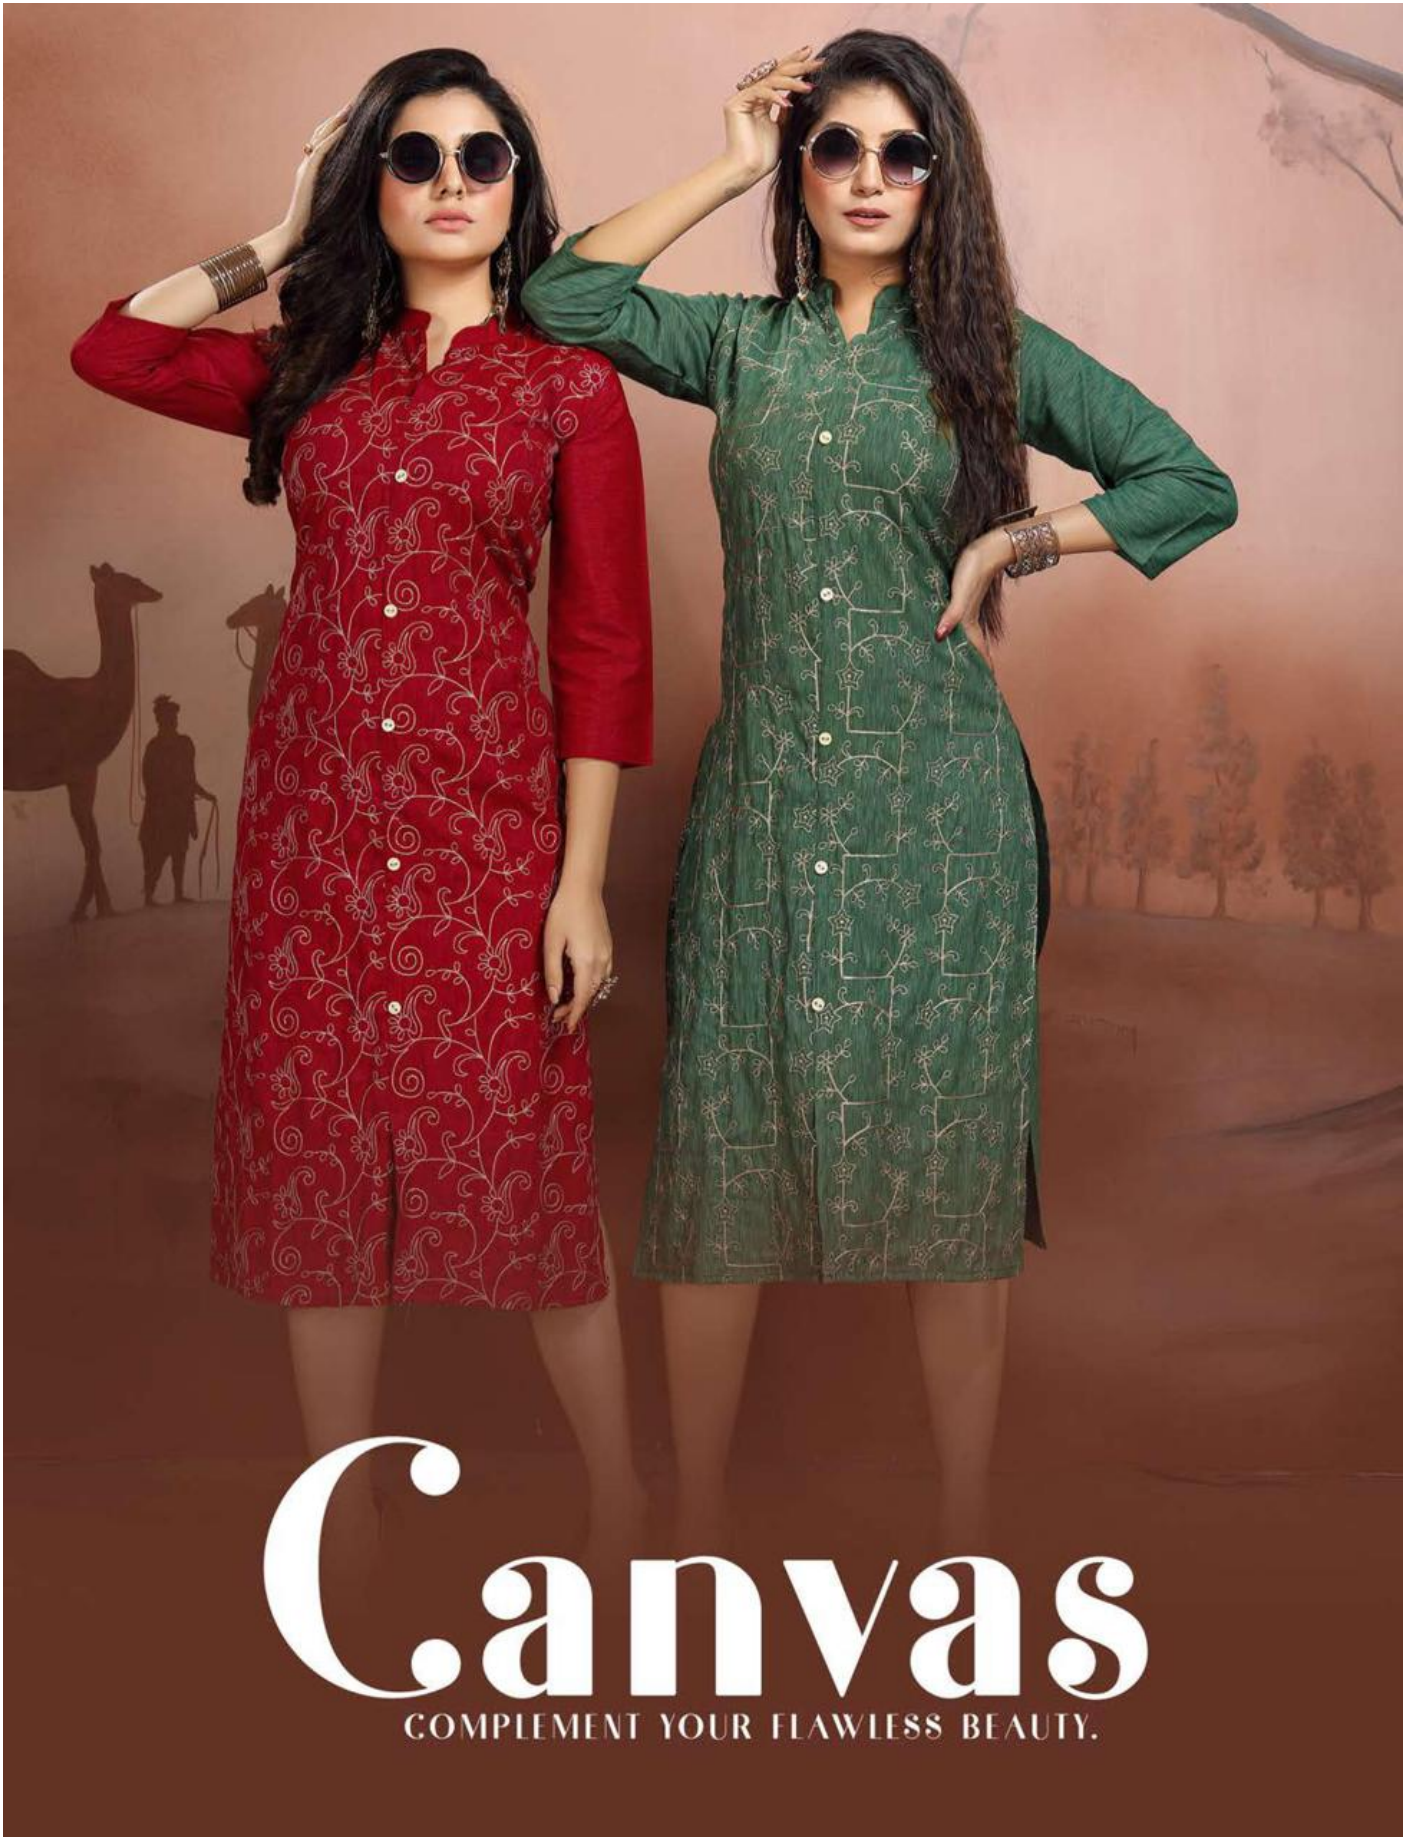

Canvas

COMPLEMENT YOUR FLAWLESS BEAUTY.