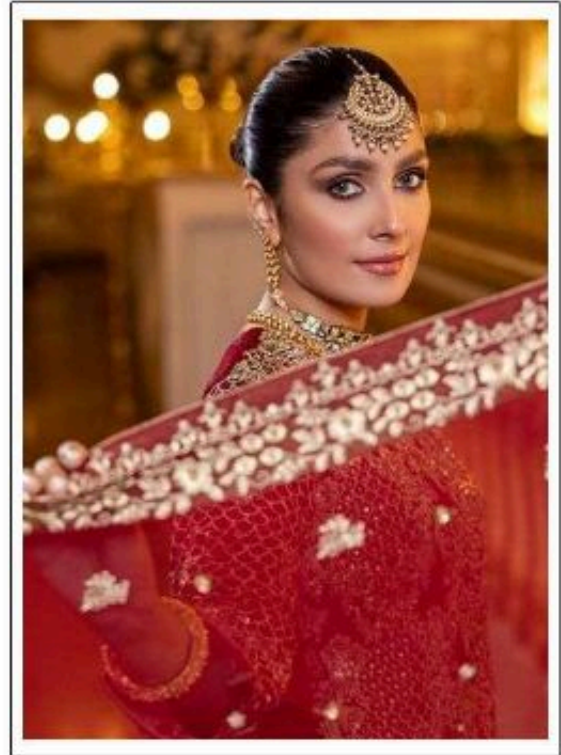

16055

M-122

16055

- Ⓢ DRY CLEAN ONLY.
- ✘ DO NOT USE ANY BLEACH OR STAIN REMOVING CHEMICAL.
- ☐ IRON THE FABRIC AT MODERATE TEMPERATURE.