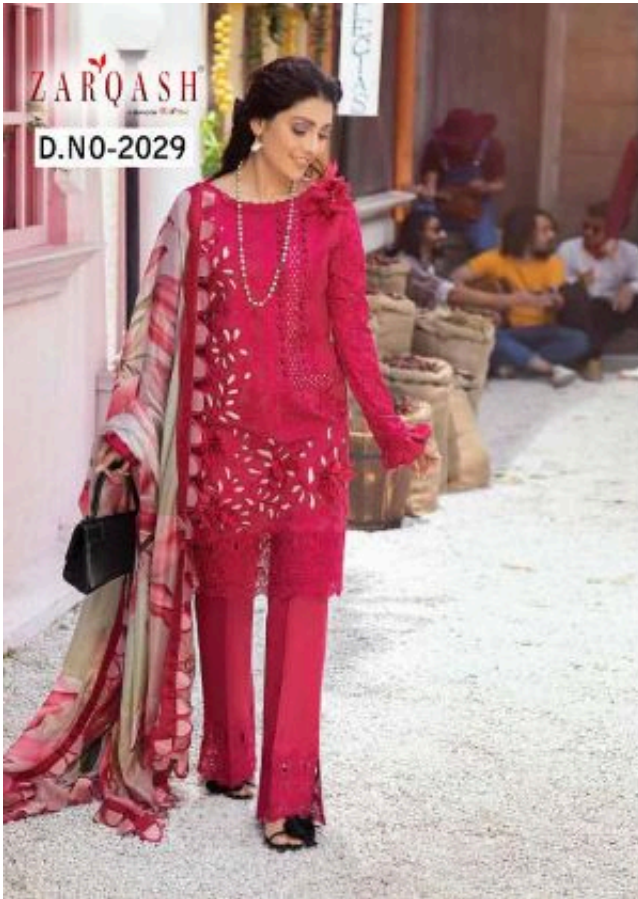

TOP - LAWN COTTON HEAVY EMBROIDERED  
BOTTOM - PC COTTON  
DUPATTA - CHIFFON DIGITAL PRINTED

ZARQASH<sup>®</sup>  
A BRAND BY 

D.NO-2027

TOP - LAWN COTTON HEAVY EMBROIDERED  
BOTTOM - PC COTTON  
DUPATTA - CHIFFON DIGITAL PRINTED

TOP - LAWN COTTON HEAVY EMBROIDERED  
BOTTOM - PC COTTON  
DUPATTA - CHIFFON DIGITAL PRINTED