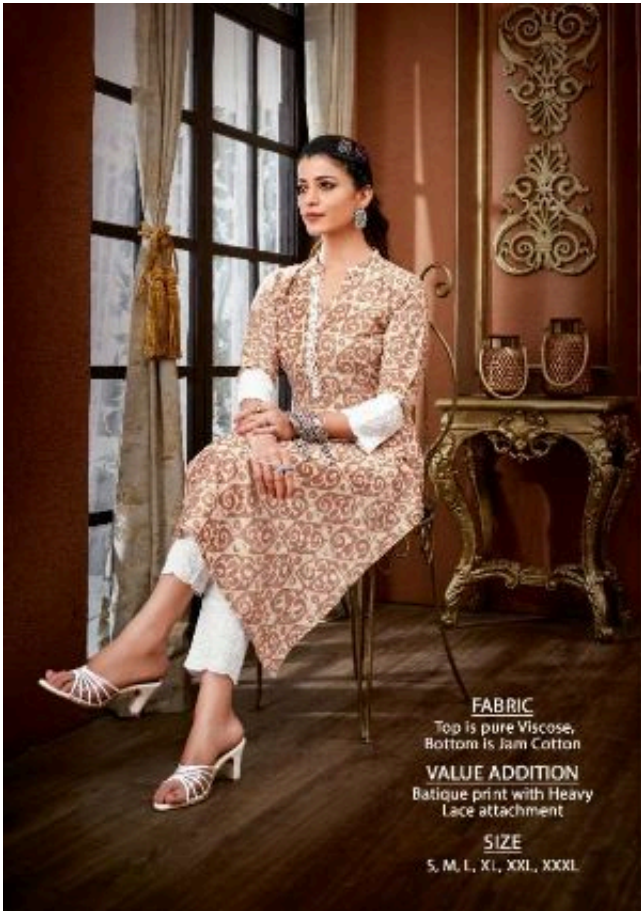

SHICHI  
SHSN-45

SHICHI  
SHSN-43

SHICHI  
SHSN-46

SHICHI  
SHSN-44

SHICHI

Sana  
Collection

SHICHI

SHEN-44 89

SHICHI  
SHSN-48

SHICHI  
SHSN-47

**FABRIC**

Top is pure Viscose,  
Bottom is Jam Cotton

**VALUE ADDITION**

Batique print with Heavy  
Lace attachment

**SIZE**

S, M, L, XL, XXL, XXXL