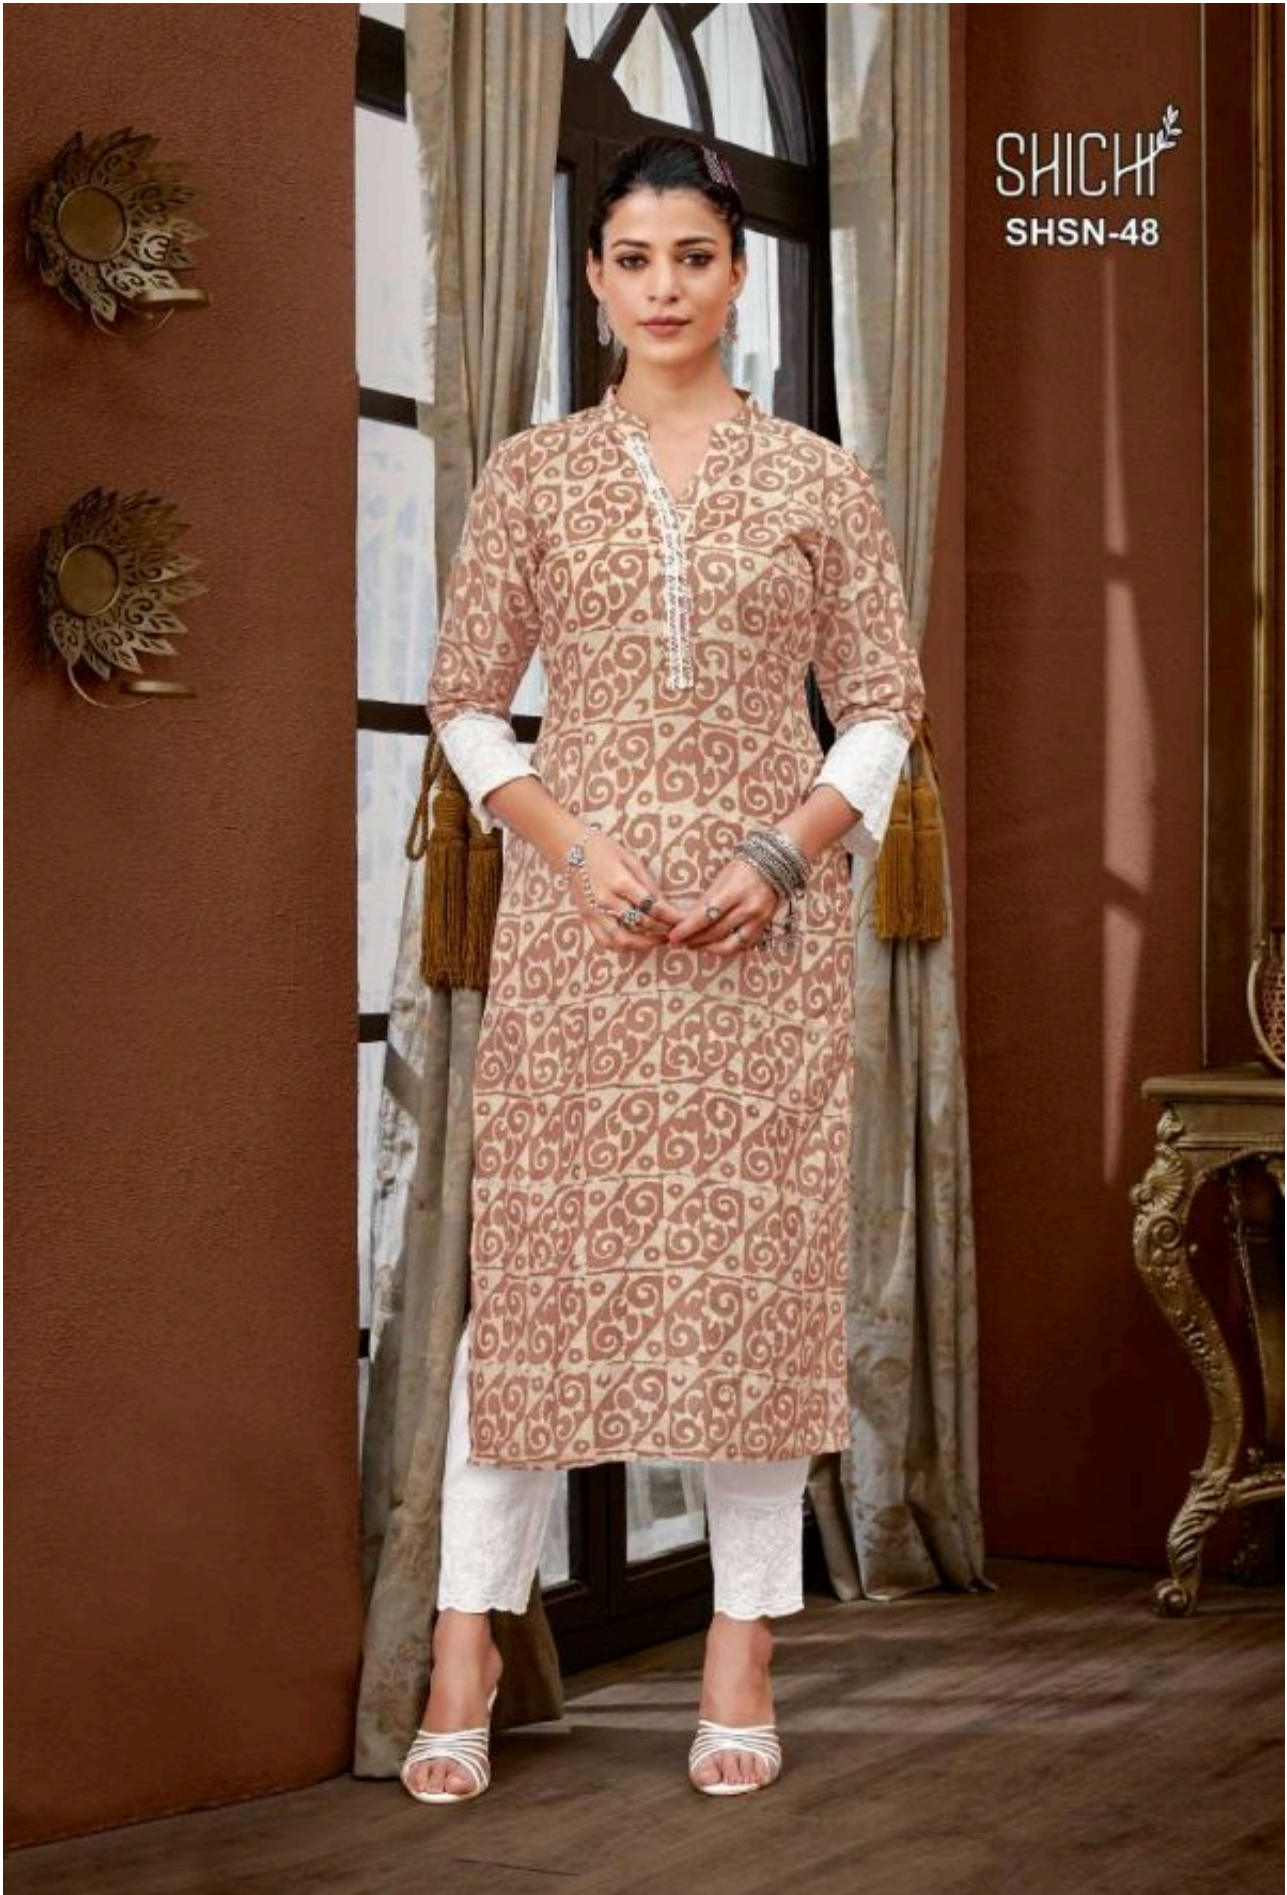

SHICHI  
SHSN-45

SHICHI  
SHSN-43

SHICHI  
SHSN-46

SHICHI  
SHSN-44

SHICHI

Sana  
Collection

SHICHI

SHEN-44 89

SHICHI  
SHSN-48

SHICHI  
SHSN-47

**FABRIC**

Top is pure Viscose,  
Bottom is Jam Cotton

**VALUE ADDITION**

Batique print with Heavy  
Lace attachment

**SIZE**

S, M, L, XL, XXL, XXXL