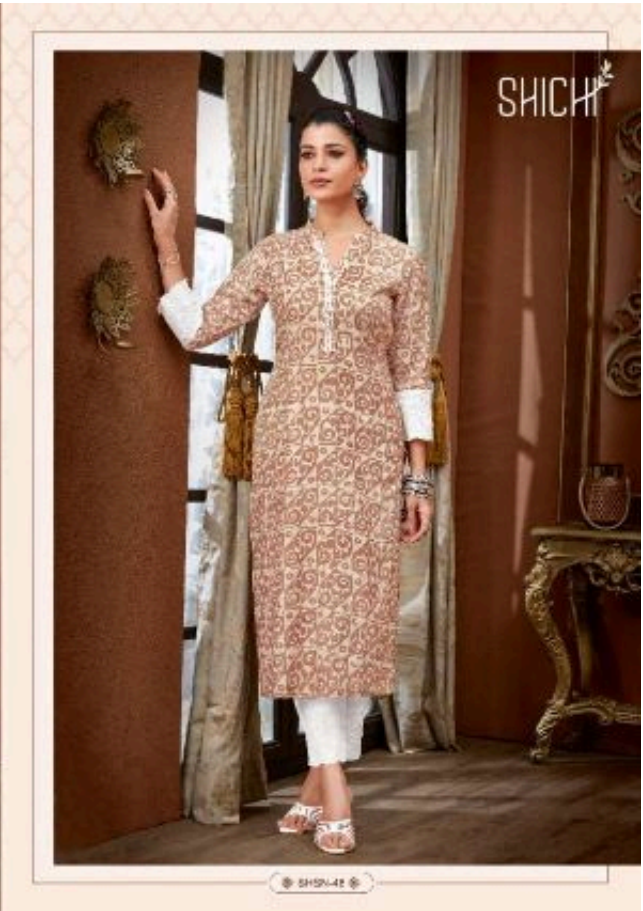

SHICHI  
SHSN-48

SHICHI  
SHSN-47

**FABRIC**

Top is pure Viscose,  
Bottom is Jam Cotton

**VALUE ADDITION**

Batique print with Heavy  
Lace attachment

**SIZE**

S, M, L, XL, XXL, XXXL