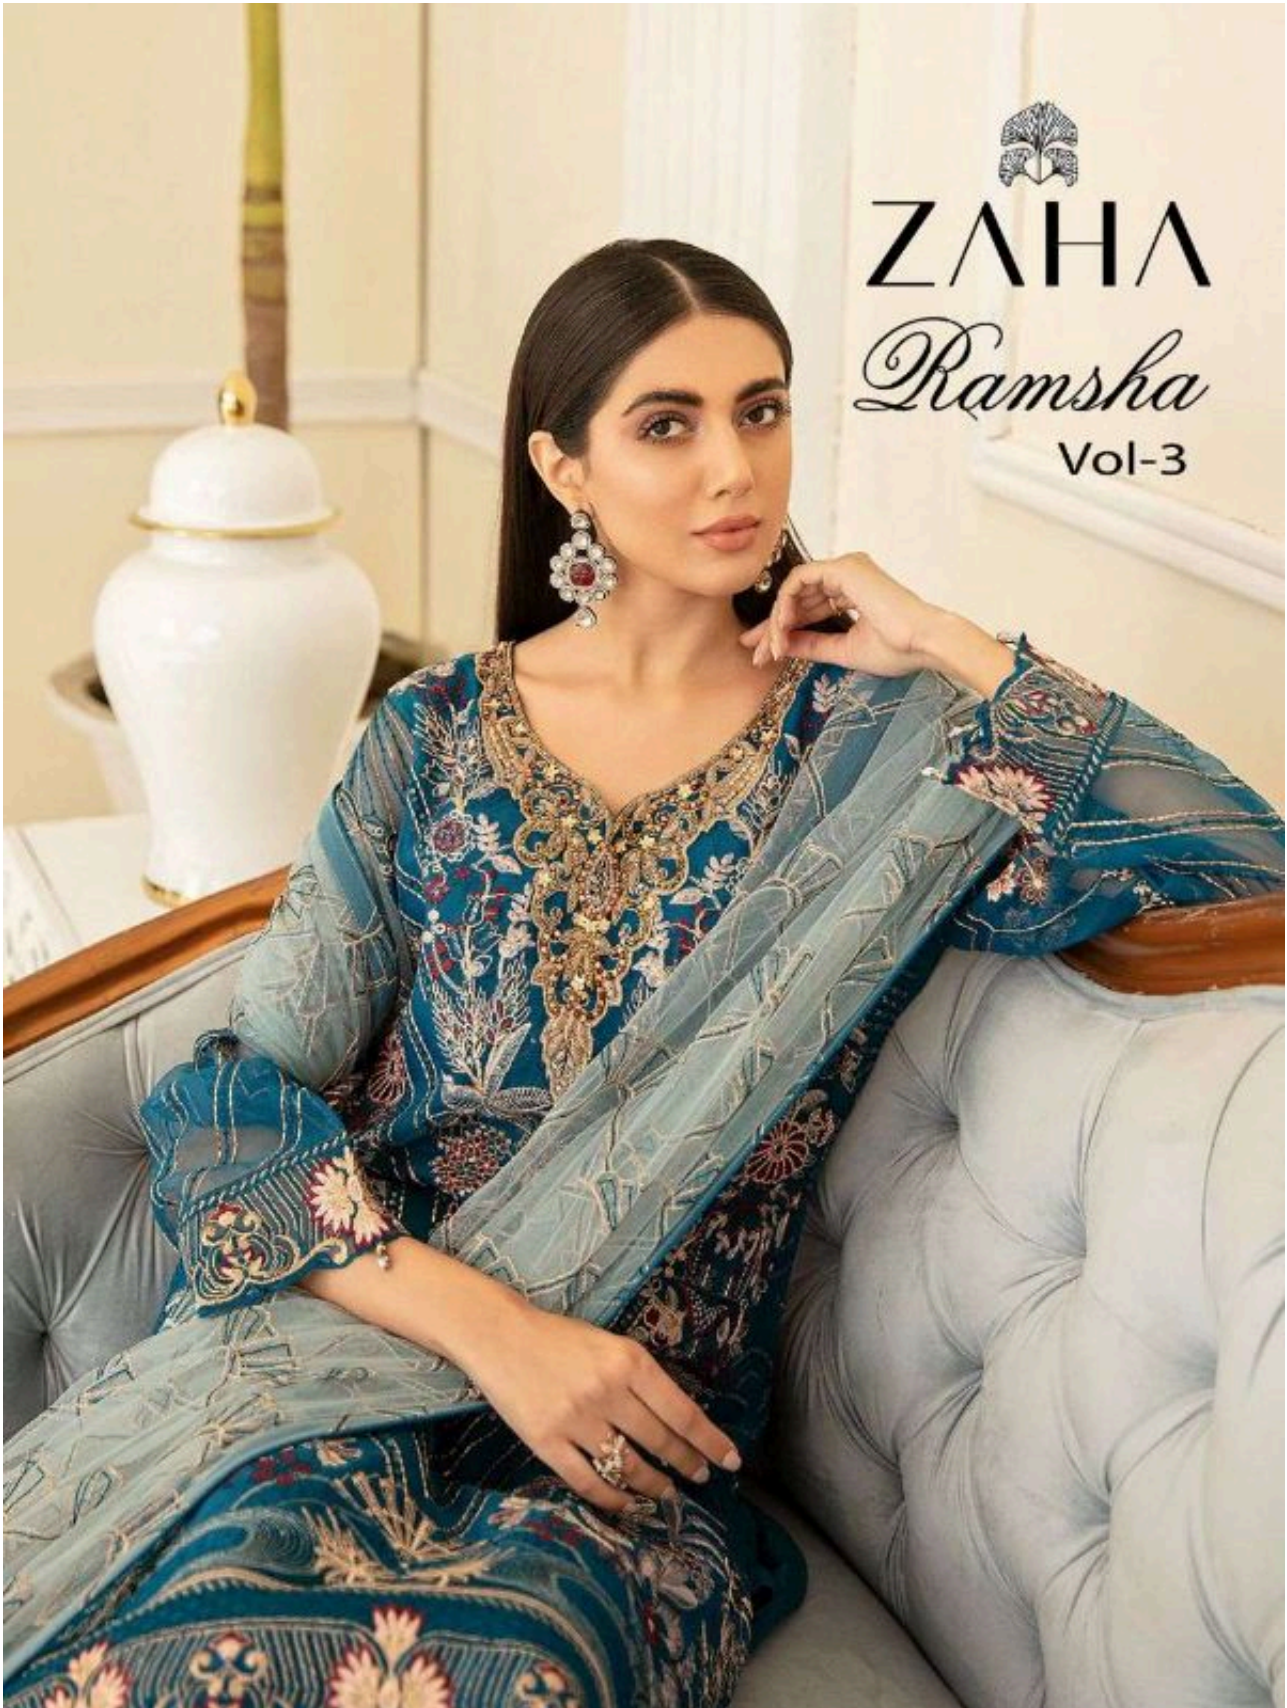

ZAHA

Ramsha

Vol-3