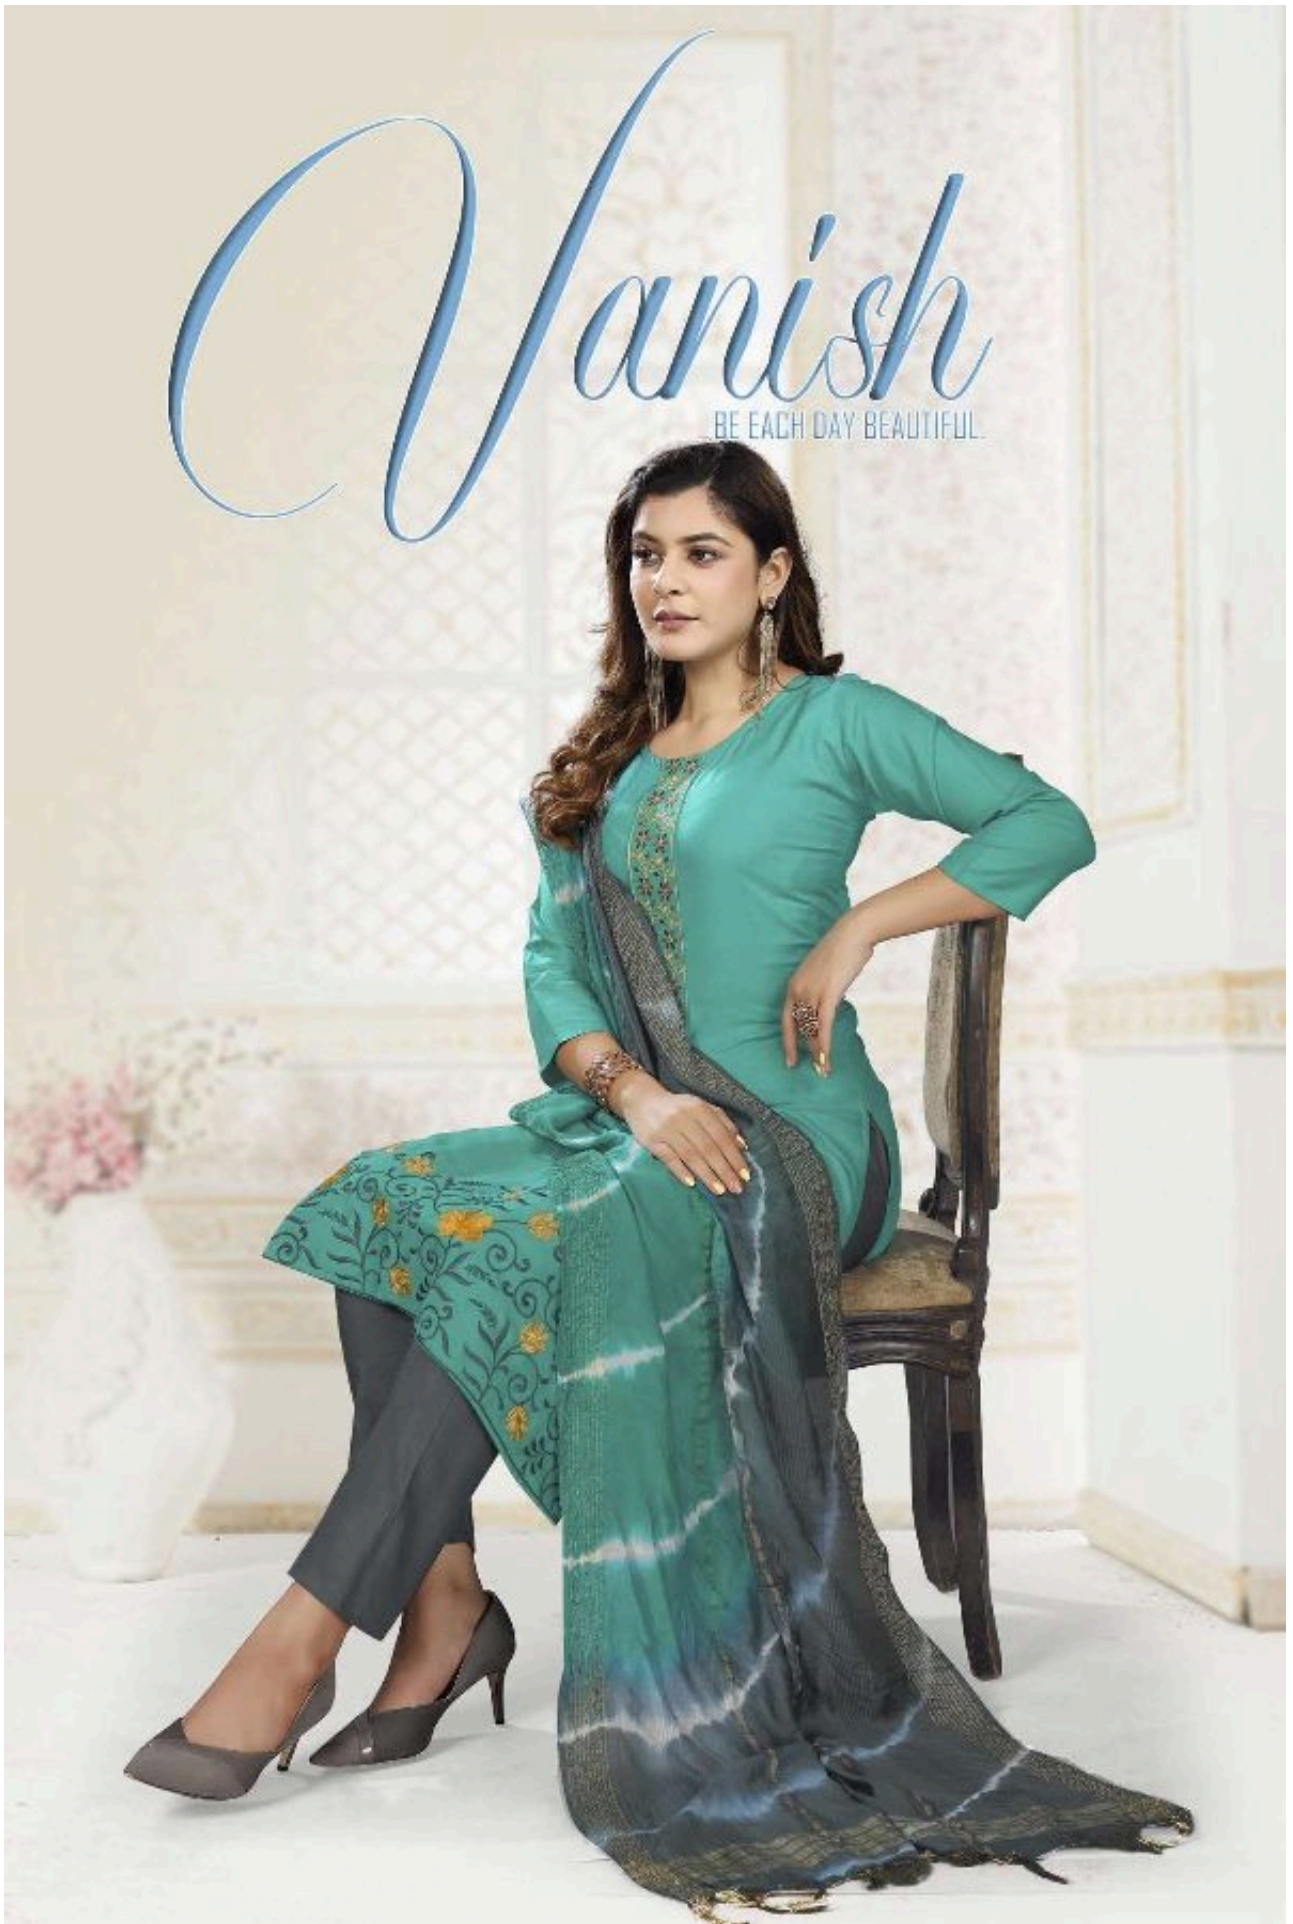

Varish

BE EACH DAY BEAUTIFUL.

1008

Vanish

BY LACEWAY DUALIGOL

CLOTH. RAYON SLUB
CONCEPT. TOP, PANT AND DUPPATA
LENGTH. 45
SIZES. M L XL XXL 3XL

1001

1002