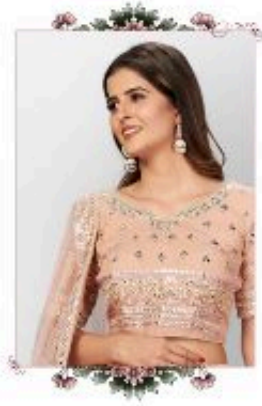

सिद्धिदायक प्रेम, प्रेमप्रसन्न, १९९१, प्रेमप्रसन्न, १९९१, प्रेमप्रसन्न, १९९१

Mastana

Shikha in anachronistic color palette and floral and geometric motifs

505

emulating the style of problems and solving the chain of similar days

501

508

Mastana

SKU	MAIN COLOUR	BLOUSE FABRIC	LEHANGA FABRIC	DUPATTA FABRIC	SIZE (SEMI-STICH)	WORK	PRICE
501	BABY PINK	ORGANZA	ORGANZA	SOFT NET	UPTO 42 INCHES BUST & WAIST	THREAD, FOILMIRROR, CUTWORK	3990
502	BEIGE	ORGANZA	ORGANZA	SOFT NET	UPTO 42 INCHES BUST & WAIST	THREAD, FOILMIRROR, CUTWORK	4500
503	PEACH	ORGANZA	ORGANZA	SOFT NET	UPTO 42 INCHES BUST & WAIST	THREAD, FOILMIRROR	4150
505	BABY PINK	ORGANZA	ORGANZA	SOFT NET	UPTO 42 INCHES BUST & WAIST	THREAD, FOILMIRROR	4250
506	OFF WHITE	ORGANZA	ORGANZA	SOFT NET	UPTO 42 INCHES BUST & WAIST	THREAD, FOILMIRROR	3950
507	PEACH	ORGANZA	ORGANZA	SOFT NET	UPTO 42 INCHES BUST & WAIST	THREAD, FOILMIRROR	4050
508	MASTURD YELLOW	ORGANZA	ORGANZA	SOFT NET	UPTO 42 INCHES BUST & WAIST	THREAD, FOILMIRROR	4250

TOTAL DESIGNS : 7

AVERAGE RATE : 4163/-

TOTAL AMOUNT : 29140/-

densely applied and intricately embroidered patch work in a vibrant color palette

502