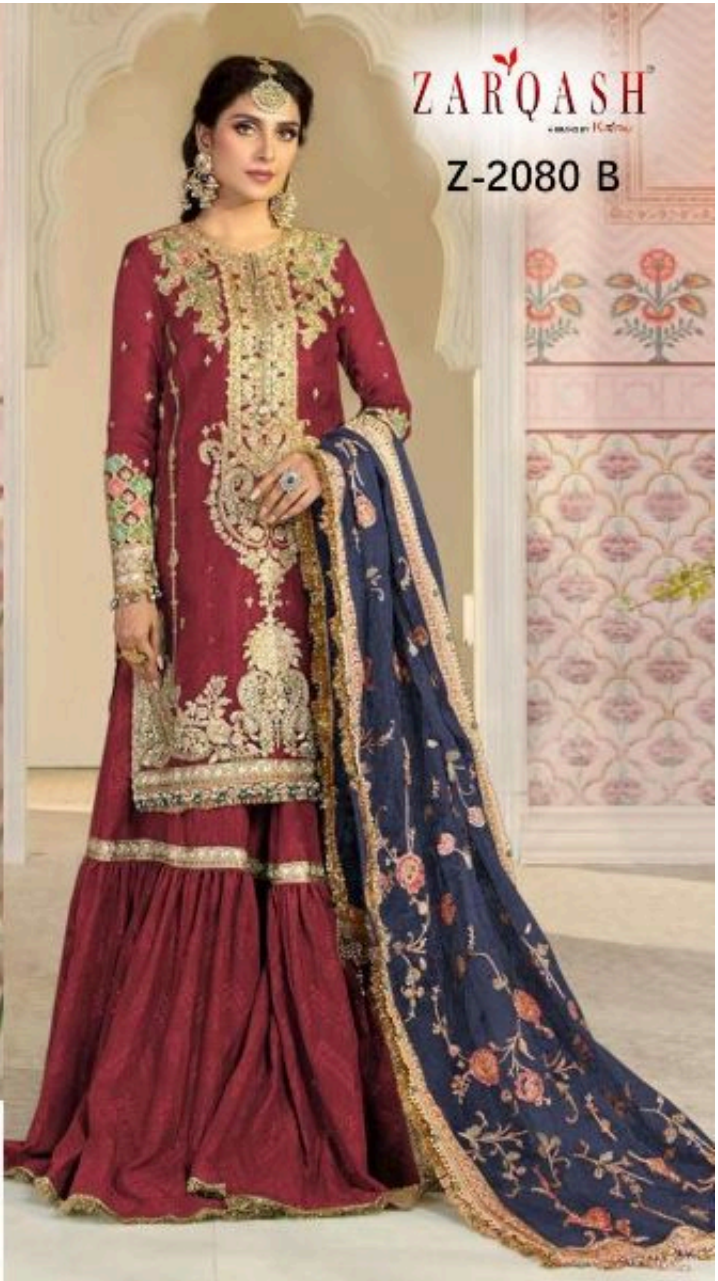

**MARIYA.B**  
**EMBROIDERED** voj - 2

**ZARQASH**  
A BRAND BY **KUTTY**

\*complimentary copy, not for sale\*

**Z-2080 A**

**Z-2080 B**

**Z-2080 C**

TOP - ORGANZA HEAVY EMBROIDERED  
INNER - HEAVY SANTOON  
BOTTOM - HEAVY SANTOON EMBROIDERED  
DUPATTA - ORGANZA HEAVY EMBROIDERED

ZARQASH  
A BRAND BY KAYEENAT

MARIYA.B  
EMBROIDERED vol - 2

ZARQASH  
A BRAND BY TEXTURE

TOP - ORGANZA HEAVY EMBROIDERED  
INNER - HEAVY SANTOON  
BOTTOM - HEAVY SANTOON EMBROIDERED  
DUPATTA - ORGANZA HEAVY EMBROIDERED

ZARQASHI

ZARQASH<sup>®</sup>

Z-2080 B

TOP - ORGANZA HEAVY EMBROIDERED  
INNER - HEAVY SANTOON  
BOTTOM - HEAVY SANTOON EMBROIDERED  
DUPATTA - ORGANZA HEAVY EMBROIDERED

TOP - ORGANZA HEAVY EMBROIDERED  
INNER - HEAVY SANTOON  
BOTTOM - HEAVY SANTOON EMBROIDERED  
DUPATTA - ORGANZA HEAVY EMBROIDERED