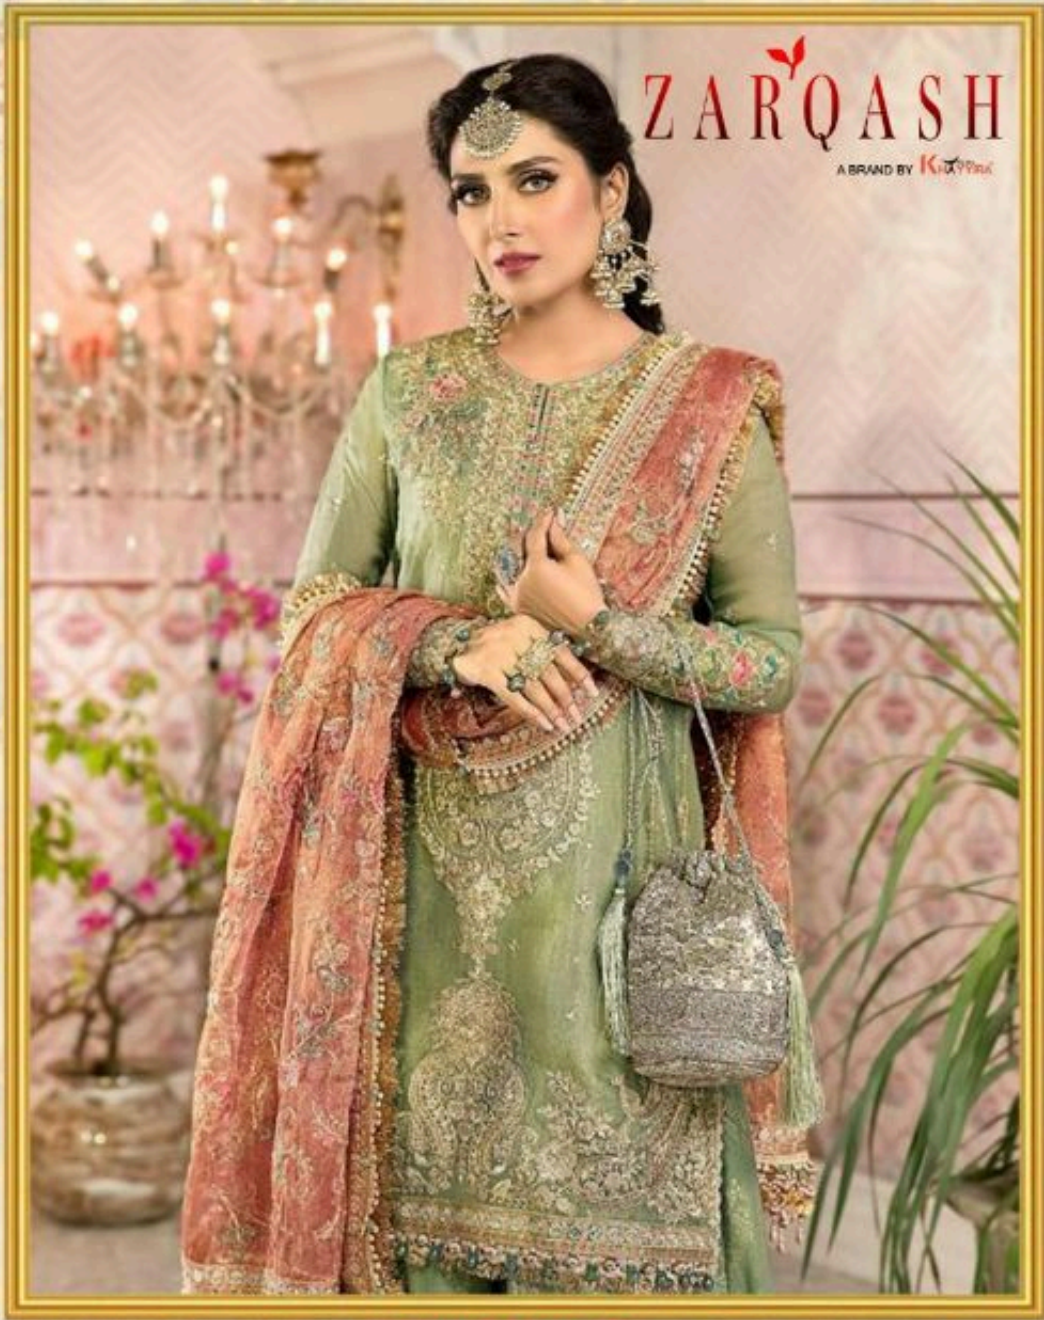

**MARIYA.B**  
**EMBROIDERED** voj - 2

**ZARQASH**  
A BRAND BY **KUTTY**

\*complimentary copy, not for sale\*

**Z-2080 A**

**Z-2080 B**

**Z-2080 C**

TOP - ORGANZA HEAVY EMBROIDERED  
INNER - HEAVY SANTOON  
BOTTOM - HEAVY SANTOON EMBROIDERED  
DUPATTA - ORGANZA HEAVY EMBROIDERED

ZARQASH  
A BRAND BY KAYEENAT

MARIYA.B  
EMBROIDERED vol - 2

ZARQASH  
A BRAND BY TEXTURE

TOP - ORGANZA HEAVY EMBROIDERED  
INNER - HEAVY SANTOON  
BOTTOM - HEAVY SANTOON EMBROIDERED  
DUPATTA - ORGANZA HEAVY EMBROIDERED

ZARQASHI

ZARQASH<sup>®</sup>

Z-2080 B

TOP - ORGANZA HEAVY EMBROIDERED  
INNER - HEAVY SANTOON  
BOTTOM - HEAVY SANTOON EMBROIDERED  
DUPATTA - ORGANZA HEAVY EMBROIDERED

TOP - ORGANZA HEAVY EMBROIDERED  
INNER - HEAVY SANTOON  
BOTTOM - HEAVY SANTOON EMBROIDERED  
DUPATTA - ORGANZA HEAVY EMBROIDERED