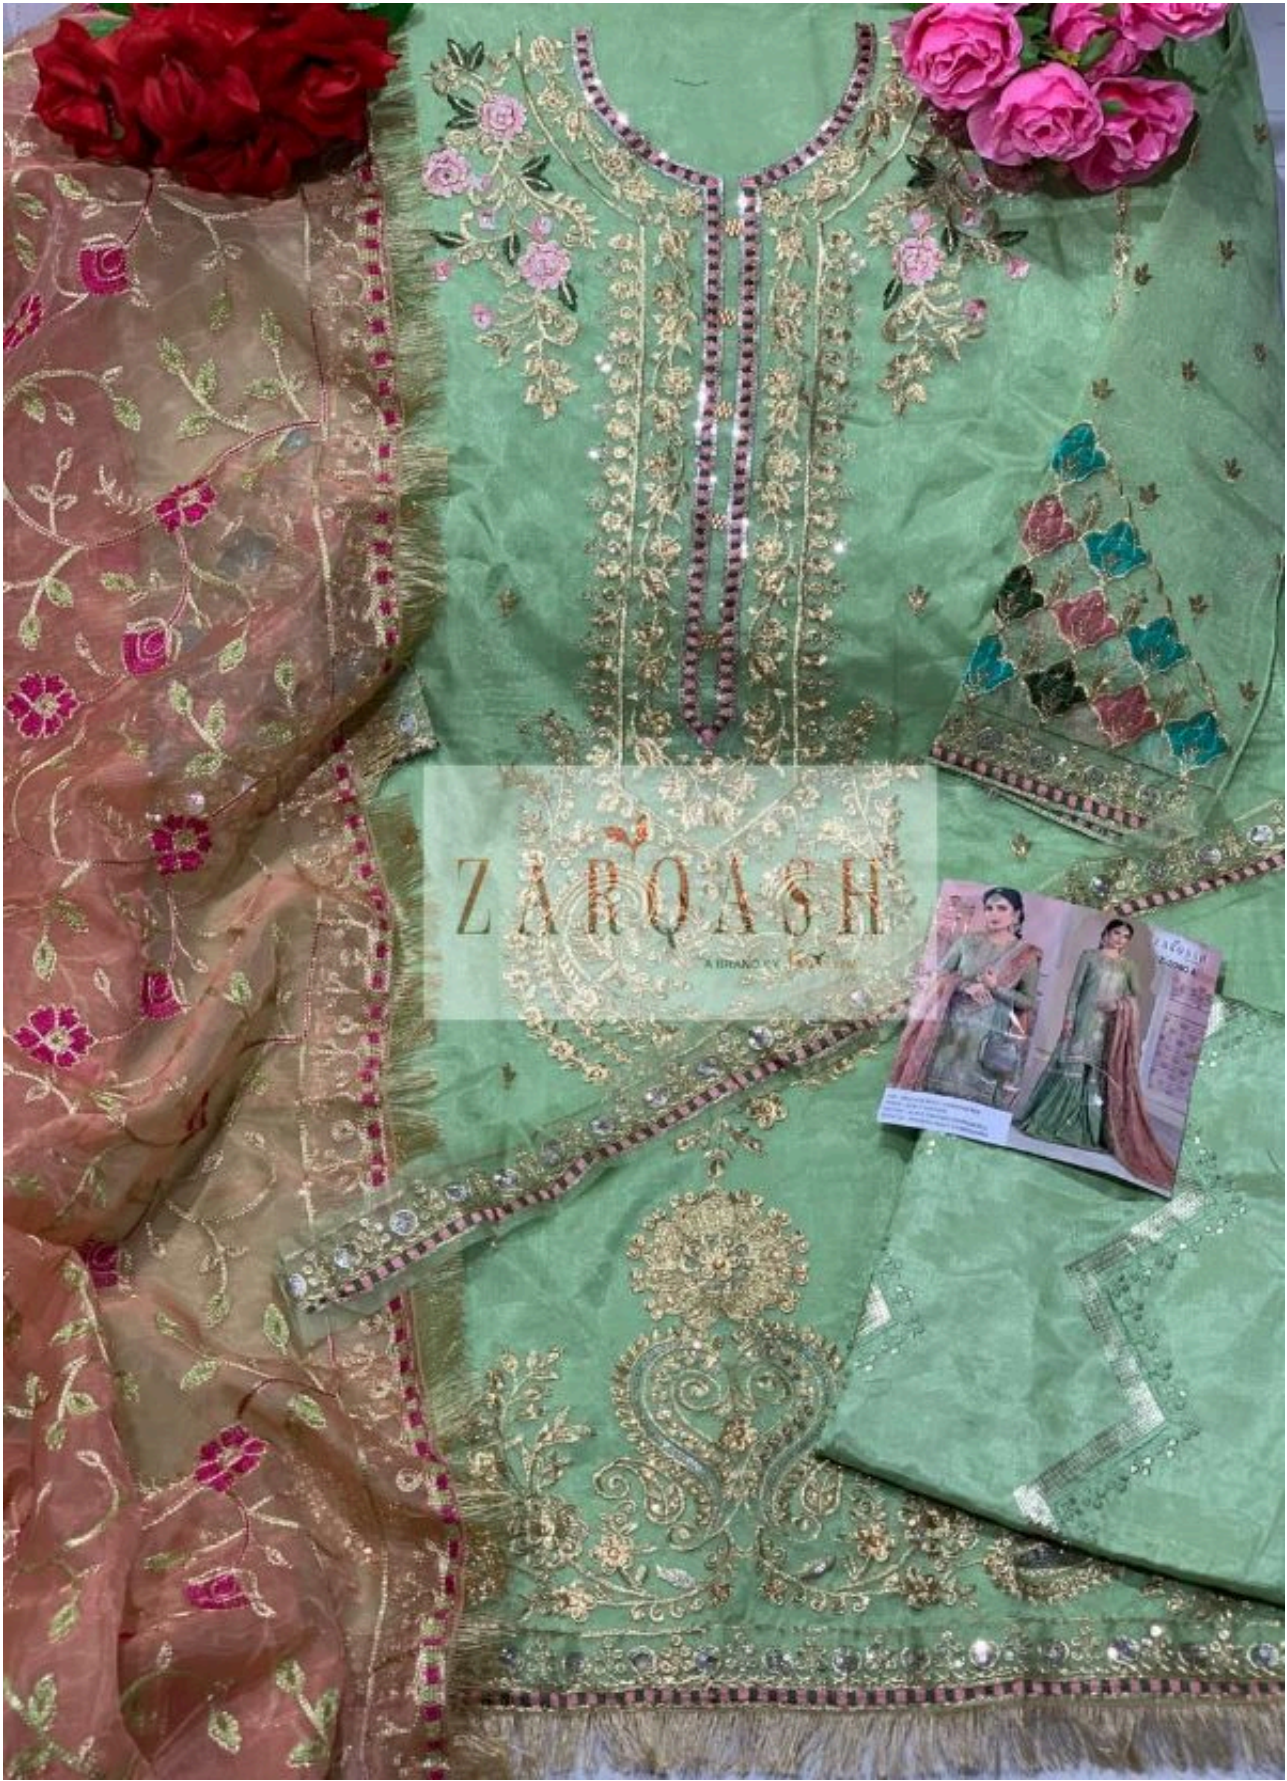

**MARIYA.B**  
**EMBROIDERED** voj - 2

**ZARQASH**  
A BRAND BY **KUTTY**

\*complimentary copy, not for sale\*

**Z-2080 A**

**Z-2080 B**

**Z-2080 C**

TOP - ORGANZA HEAVY EMBROIDERED  
INNER - HEAVY SANTOON  
BOTTOM - HEAVY SANTOON EMBROIDERED  
DUPATTA - ORGANZA HEAVY EMBROIDERED

ZARQASH  
A BRAND BY KAYEENAT

MARIYA.B  
EMBROIDERED vol - 2

ZARQASH  
A BRAND BY TEXTURE

TOP - ORGANZA HEAVY EMBROIDERED  
INNER - HEAVY SANTOON  
BOTTOM - HEAVY SANTOON EMBROIDERED  
DUPATTA - ORGANZA HEAVY EMBROIDERED

ZARQASHI

ZARQASH<sup>®</sup>

Z-2080 B

TOP - ORGANZA HEAVY EMBROIDERED  
INNER - HEAVY SANTOON  
BOTTOM - HEAVY SANTOON EMBROIDERED  
DUPATTA - ORGANZA HEAVY EMBROIDERED

TOP - ORGANZA HEAVY EMBROIDERED  
INNER - HEAVY SANTOON  
BOTTOM - HEAVY SANTOON EMBROIDERED  
DUPATTA - ORGANZA HEAVY EMBROIDERED