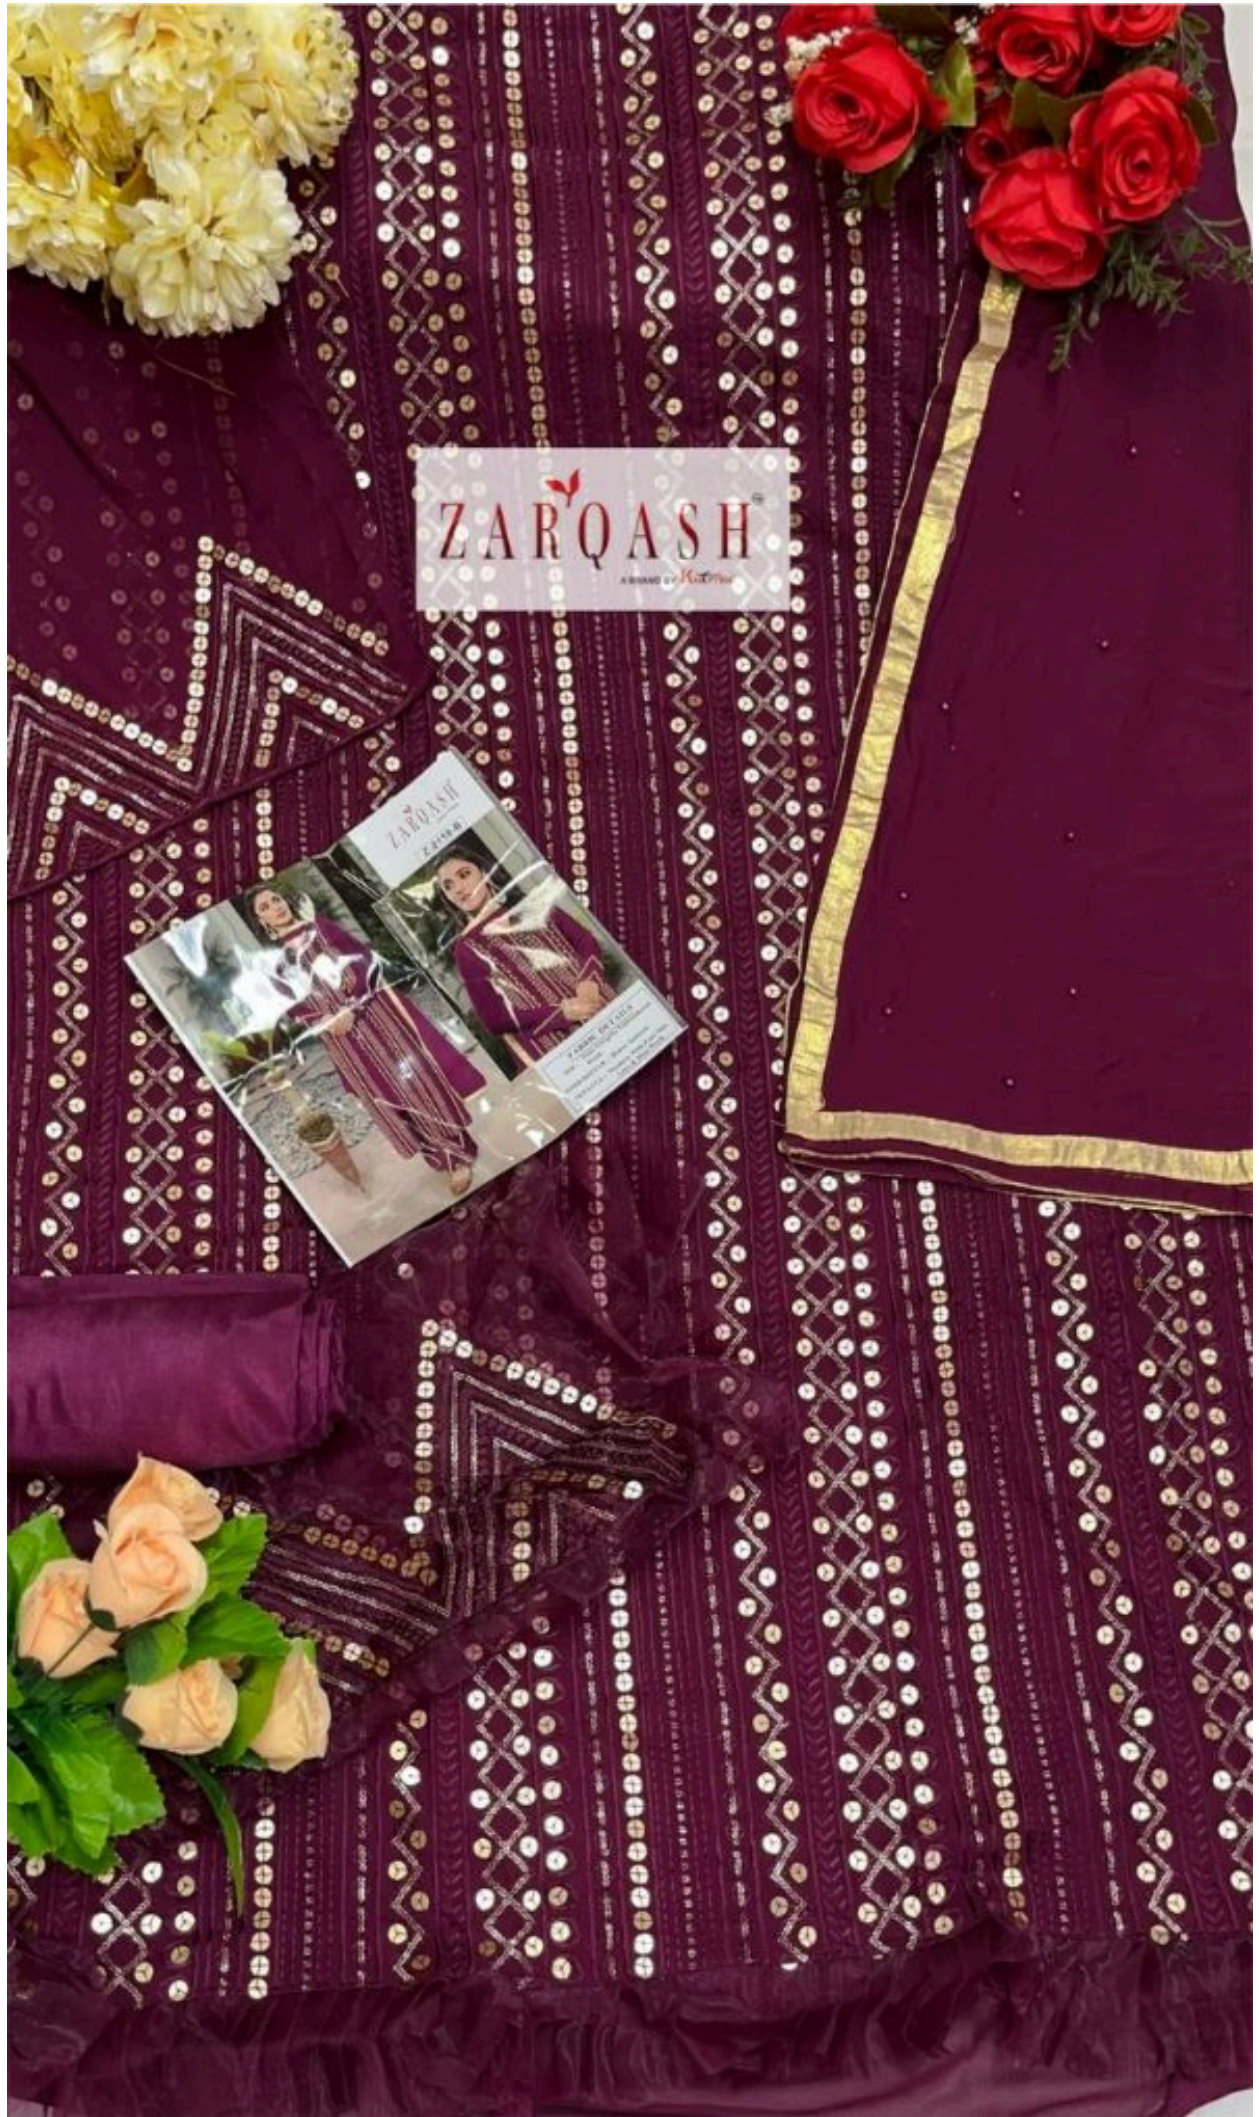

ZARQASH
A BRAND BY KUTUB