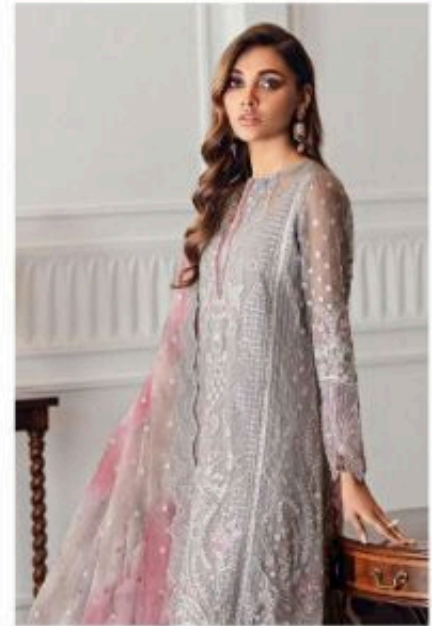

16089

ST-1025

**Crimson**  
Colour Edition

**TOP** - FOX GEORGETTE HEAVY  
EMBROIDERY WITH HAND WORK

**BOTTOM** - INNER SANTOON

**DUPATTA** - NAZMIN WITH HEAVY  
EMBROIDERY

*Saniya* TRENDZ

16089

16089

ST-1023

**Crimson**  
Colour Edition

**TOP** - FOX GEORGETTE HEAVY  
EMBROIDERY WITH HAND WORK

**BOTTOM** - INNER SANTOON

**DUPATTA** - NAZMIN WITH HEAVY  
EMBROIDERY

*Saniya* TRENDZ

16089