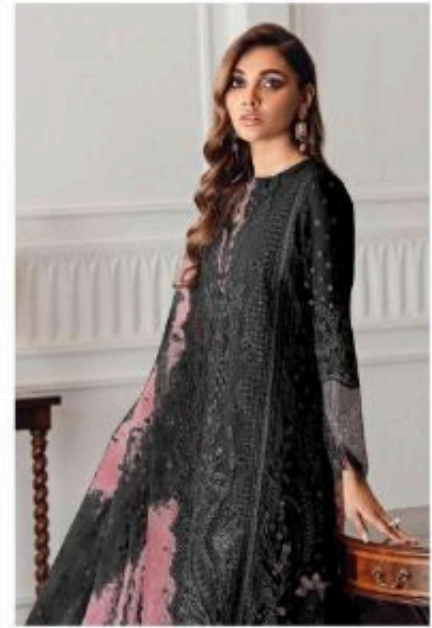

16089

ST-1025

**Crimson**  
Colour Edition

**TOP** - FOX GEORGETTE HEAVY  
EMBROIDERY WITH HAND WORK

**BOTTOM** - INNER SANTOON

**DUPATTA** - NAZMIN WITH HEAVY  
EMBROIDERY

*Saniya* TRENDZ

16089

16089

ST-1023

**Crimson**  
Colour Edition

**TOP** - FOX GEORGETTE HEAVY  
EMBROIDERY WITH HAND WORK

**BOTTOM** - INNER SANTOON

**DUPATTA** - NAZMIN WITH HEAVY  
EMBROIDERY

*Saniya* TRENDZ

16089