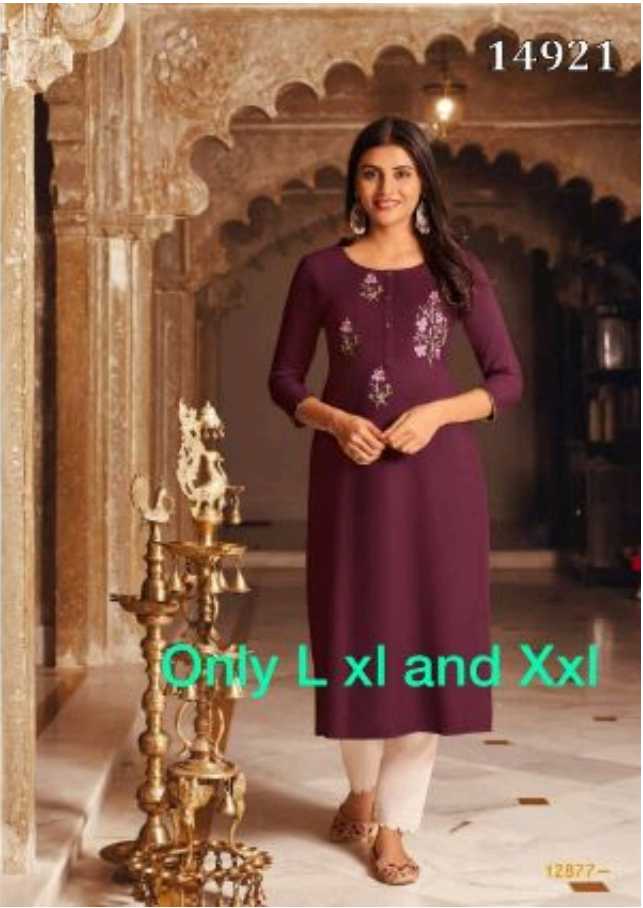

**FRESH
LOOK**

14921

Only L xl and Xxl

12877-