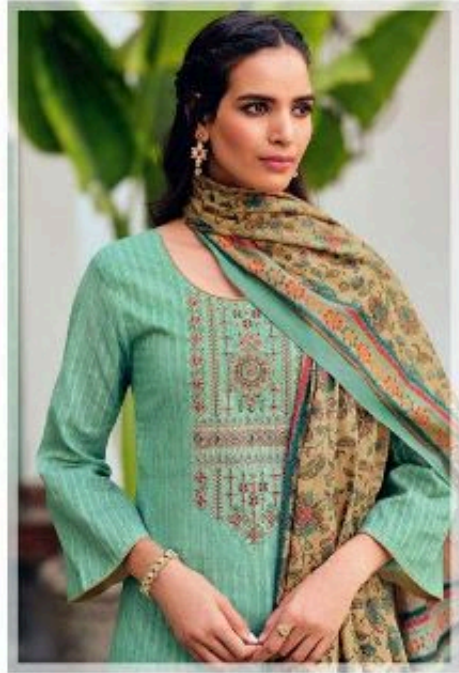

5009
[QUEEN IN STYLE]

Glossy
Aashiyana

: TOP :
PURE COTTON DIGITAL PRINT WITH
NECK EMBROIDREY

: BOTTOM :
COTTON SOLID DYED

: DUPATTA :
PURE MAL COTTON DIGITAL PRINT

5004

5005

5008

5009

5006

5007

Glassy
Aashiyana

Glossy

5008

LA RAY OF STYLE

Glossy

5007

FASHION FRENZY

Glossy

5005

(ROYAL ELEGANCE)

(FABULOUS AT EVERY AGE)

5004

FABELOUS FASHION