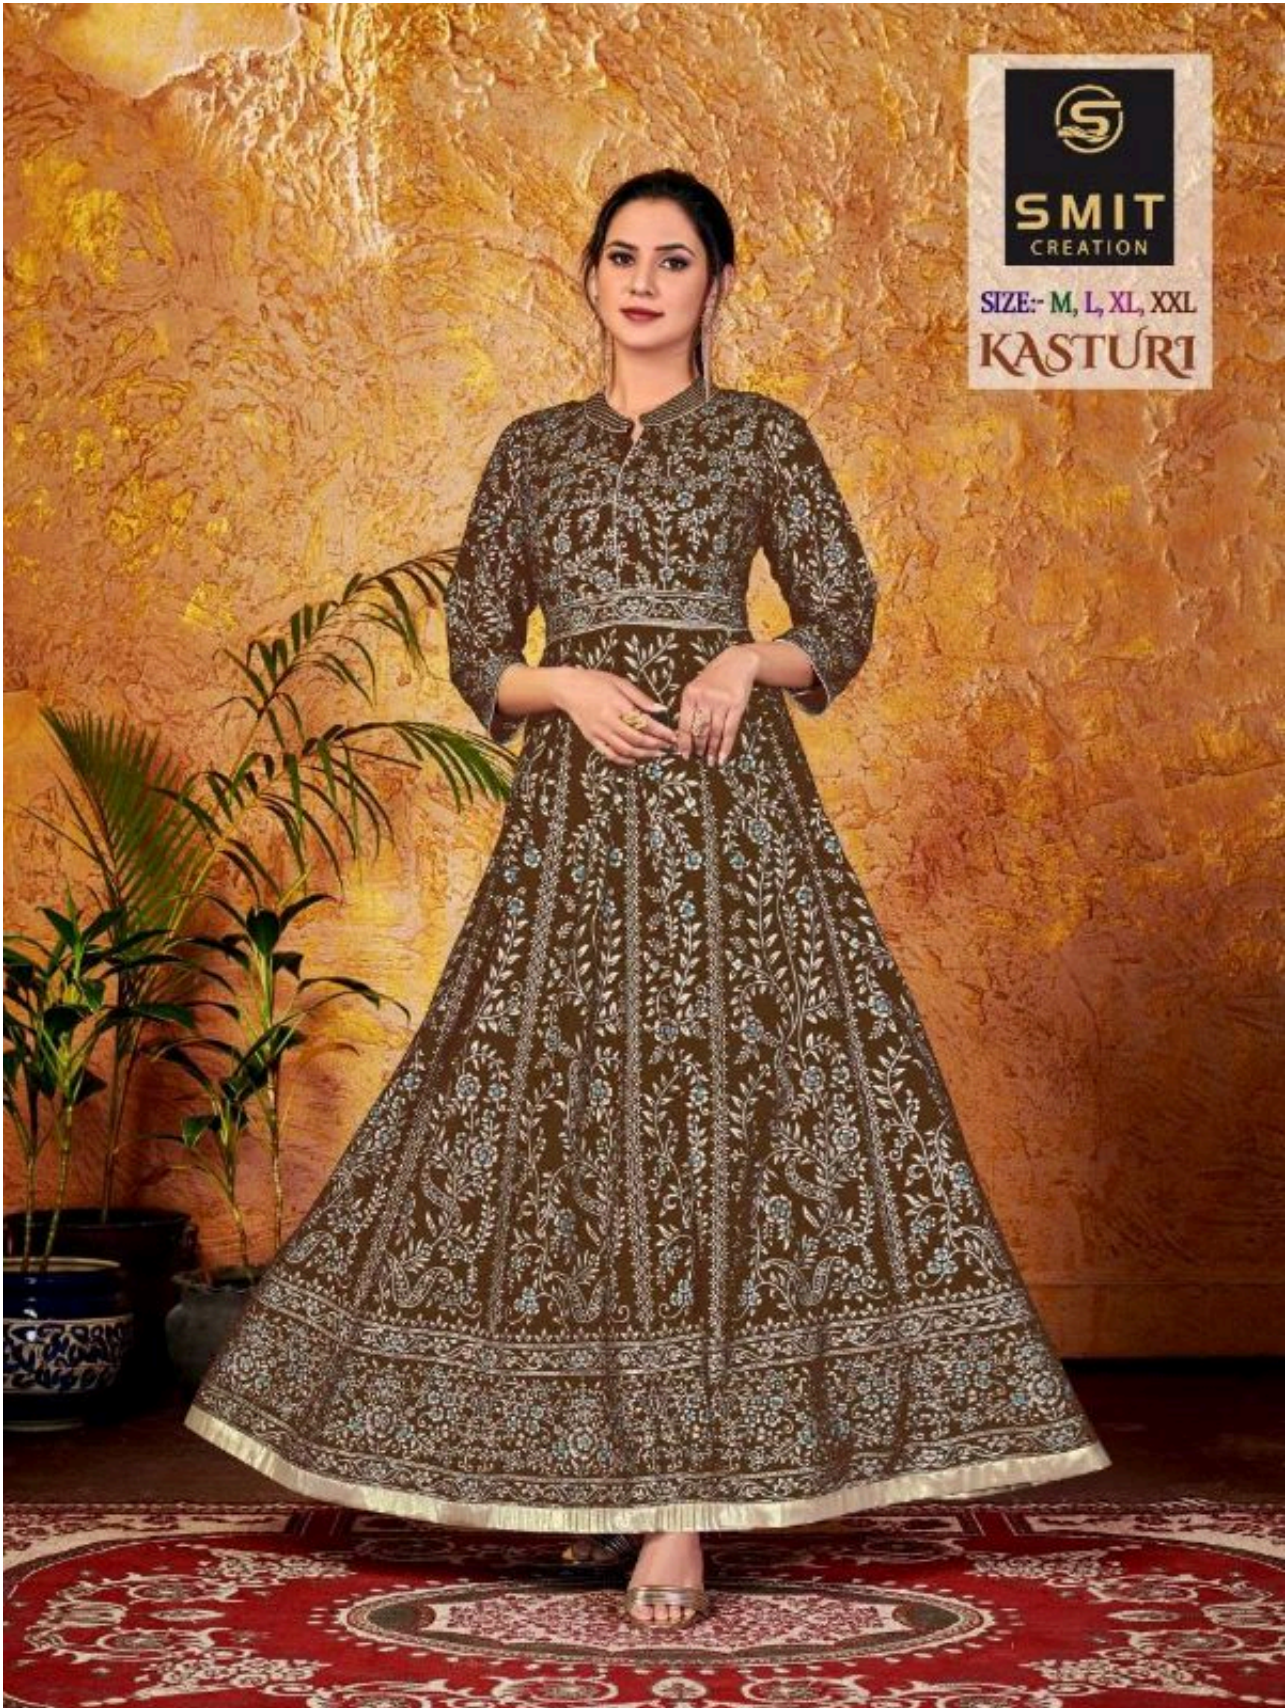

SMIT
CREATION
SIZE:- M, L, XL, XXL
KASTURI