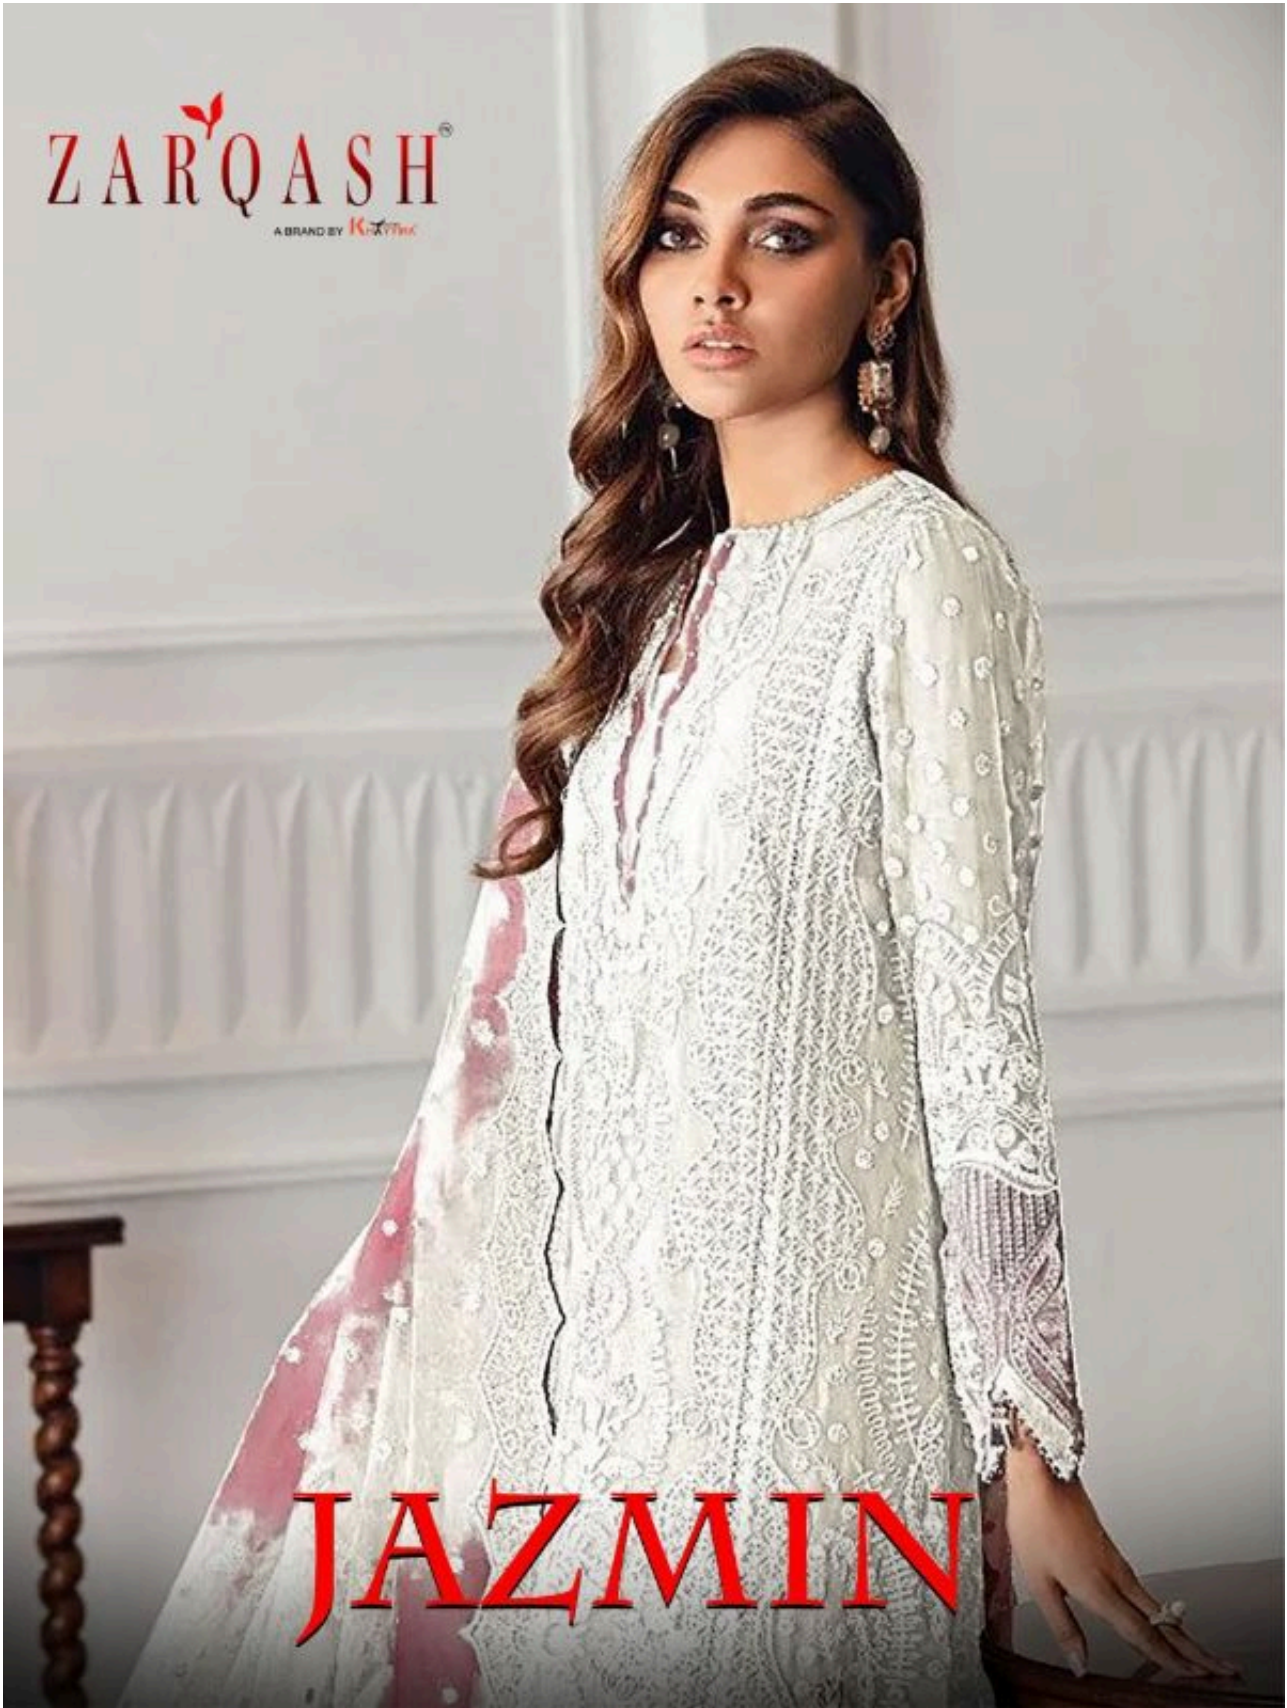

ZARQASH®
A BRAND BY *KiKi*™

JAZMIN