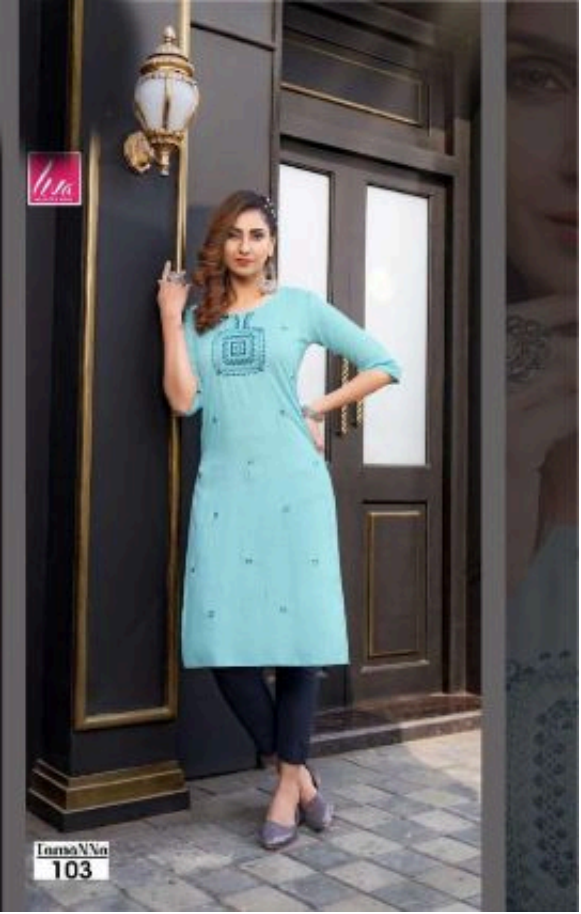

TamaNna

SIZE : M-L-XL-XXL
FAB : LIVA approved
Fancy Rayon
with EMBROIDERY

102

because fashion makes our hearts beat harder
Experience the softness of the color in contrast with the look of this season

LamaVVo
103

104

VOGUSHI
Style FASHION

FASHION & trends *mystic Beauty*

100% Viscose
105

experience the softness
of the color in contrast with
the heat of the season

WISHING
WARM

THE PERFECT Harmony

LamaVAm
106

TamaNa

SIZE : M-L-XL-XXL
FAB : LIVA approved
Fancy Rayon
with EMBROIDERY