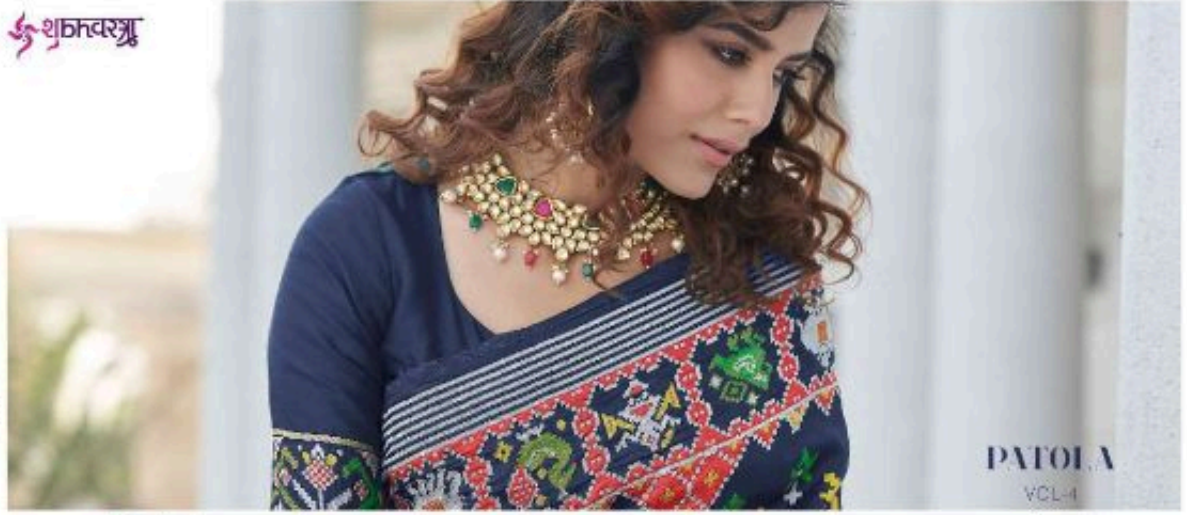

D.NO 5332

D.NO 5333

Design NO. (SKU)	Saree Color	Saree Fabric	Blouse Fabric	Saree Length	Blouse Work	Blouse Type	Saree & Blouse Work	KG
5331	Green	Patola Silk	Patola Silk	5.5 MTR	80 CM	UN-Stitched	Patola Weaving Silk	1 KG
5332	Black	Patola Silk	Patola Silk	5.5 MTR	80 CM	UN-Stitched	Patola Weaving Silk	1 KG
5333	Navy Blue	Patola Silk	Patola Silk	5.5 MTR	80 CM	UN-Stitched	Patola Weaving Silk	1 KG