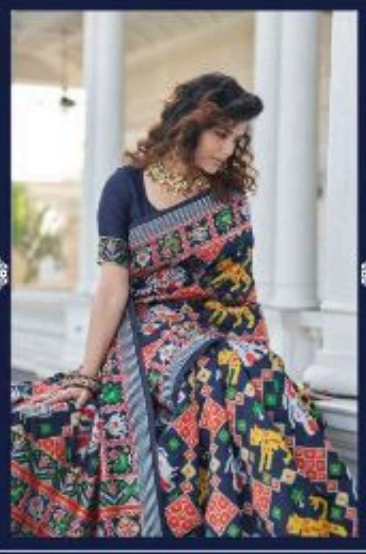

शुभाकर

D.NO 5333