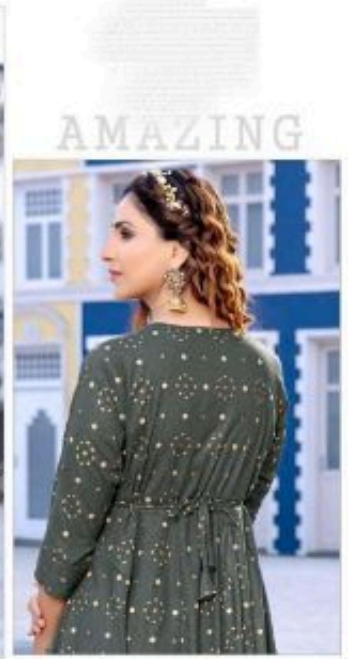

Nisha

Size : M-L-XL-2XL-3XL
Fab : Heavy Rayon print
with Embroidery

AMAZING

Misha
101

the height of feminine fashion excellence elegant stylish & graceful and exceptionally classy an impressive beauty certainly stands as an inspiration for aspirants

There's no need for words and it's full of sophisticated
glamour and subtle sensuality.

fashion is not something that exists in dresses only, fashion is in sky, in the street, fashion has to
do with ideas, the way we live, what is happening