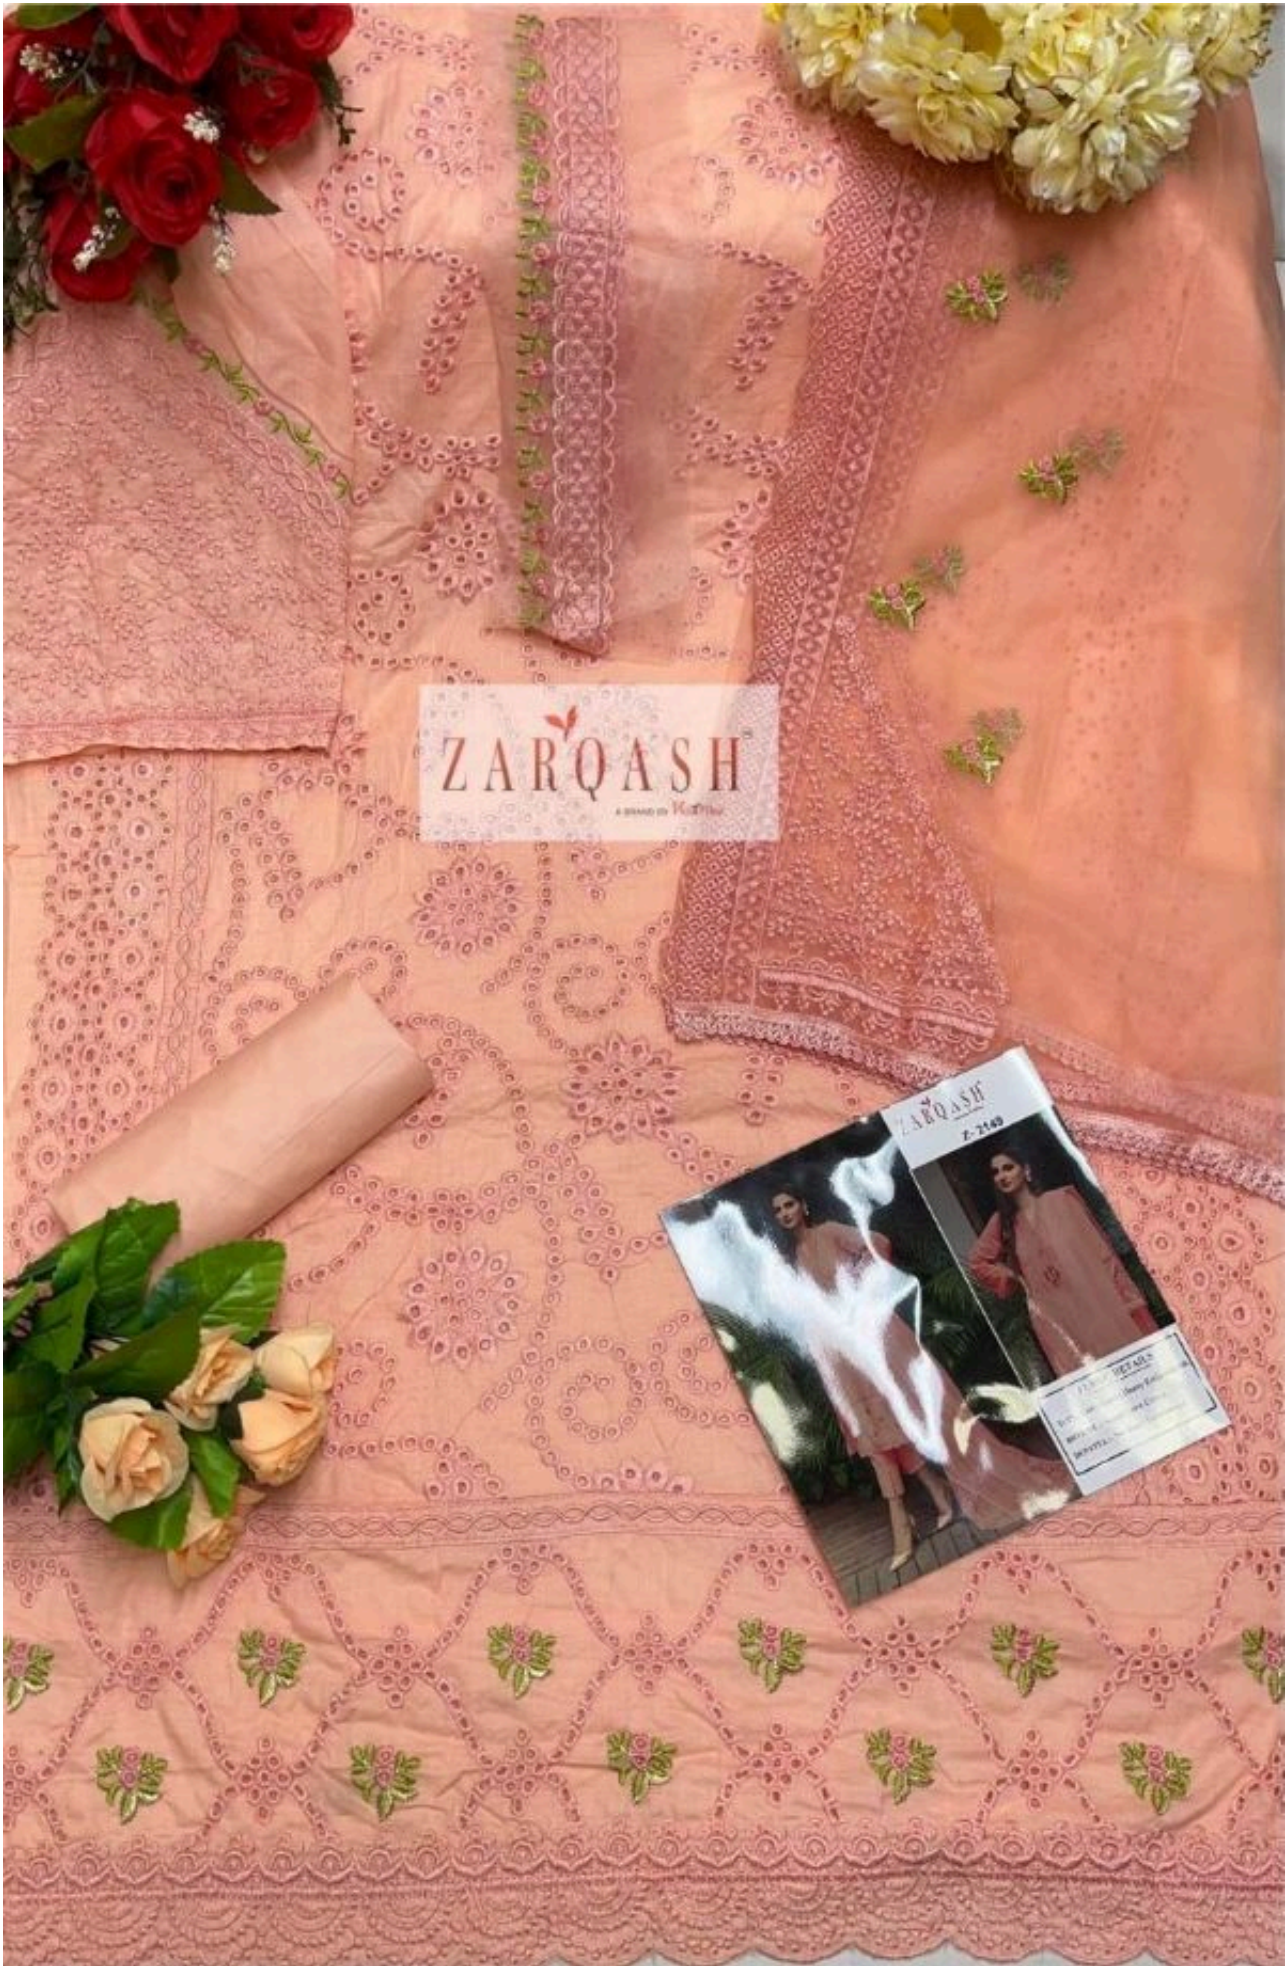

ZARQASH
A BRAND BY KUTUBS

Z - 2150

FEBRIC DETAILS

TOP :- Lawn Cotton Heavy Embroidered.

BOTTOM :- Seami Lawn Cotton.

DUPATTA :- Net Heavy Embroidered.

ZARQASH
CHIKANKARI

ZARQASH

TOP :- Lawn Cotton Heavy Embroidered.

BOTTOM :- Seami Lawn Cotton.

DUPATTA :- Net Heavy Embroidered.

ZARQASH
2 2708

FABRIC DELIVERY
We offer a wide range of fabrics for your business. We are ready to serve you with the best quality and price.

ZARQASH
a brand by KOTON

ZARQASH
a vision in Venice

ZARQASH
Z-2169

DETAILS
FAB: 100% Polyester
Type: Lace
Width: 140cm
Country: Italy

ZARQASH
A BRAND BY KUTRINA

Z- 2149

FEBRIC DETAILS

TOP :- Lawn Cotton Heavy Embroidered.

BOTTOM :- Seami Lawn Cotton.

DUPATTA :- Net Heavy Embroidered.

ZARQASH[®]
ARRANGED BY KUTUN

ZARQASH
KUTUN
FEMME D'ASIE
KUTUN