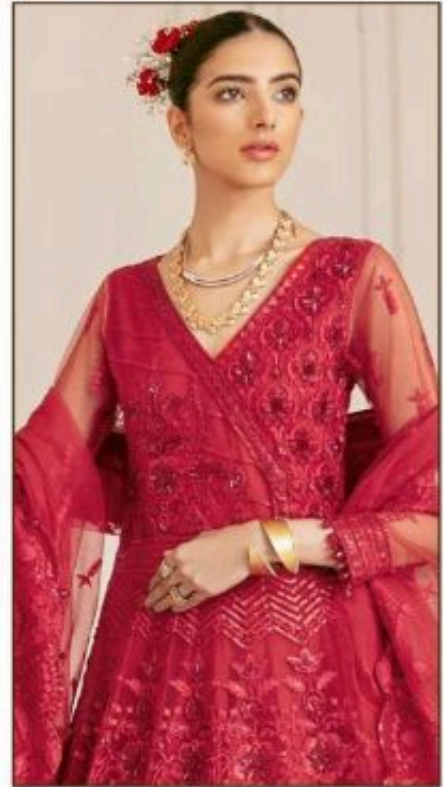

17706

17706

MERIUMTM
The Premium Creation

EKART

1021

TOP:- Heavy Net

INNER:- Heavy Satin

DUPATTA:- Heavy Net

17706

17706

MERIUMTM
The Premium Creation

EKART

1020

TOP:- Heavy Net

INNER:- Heavy Satin

DUPATTA:- Heavy Net