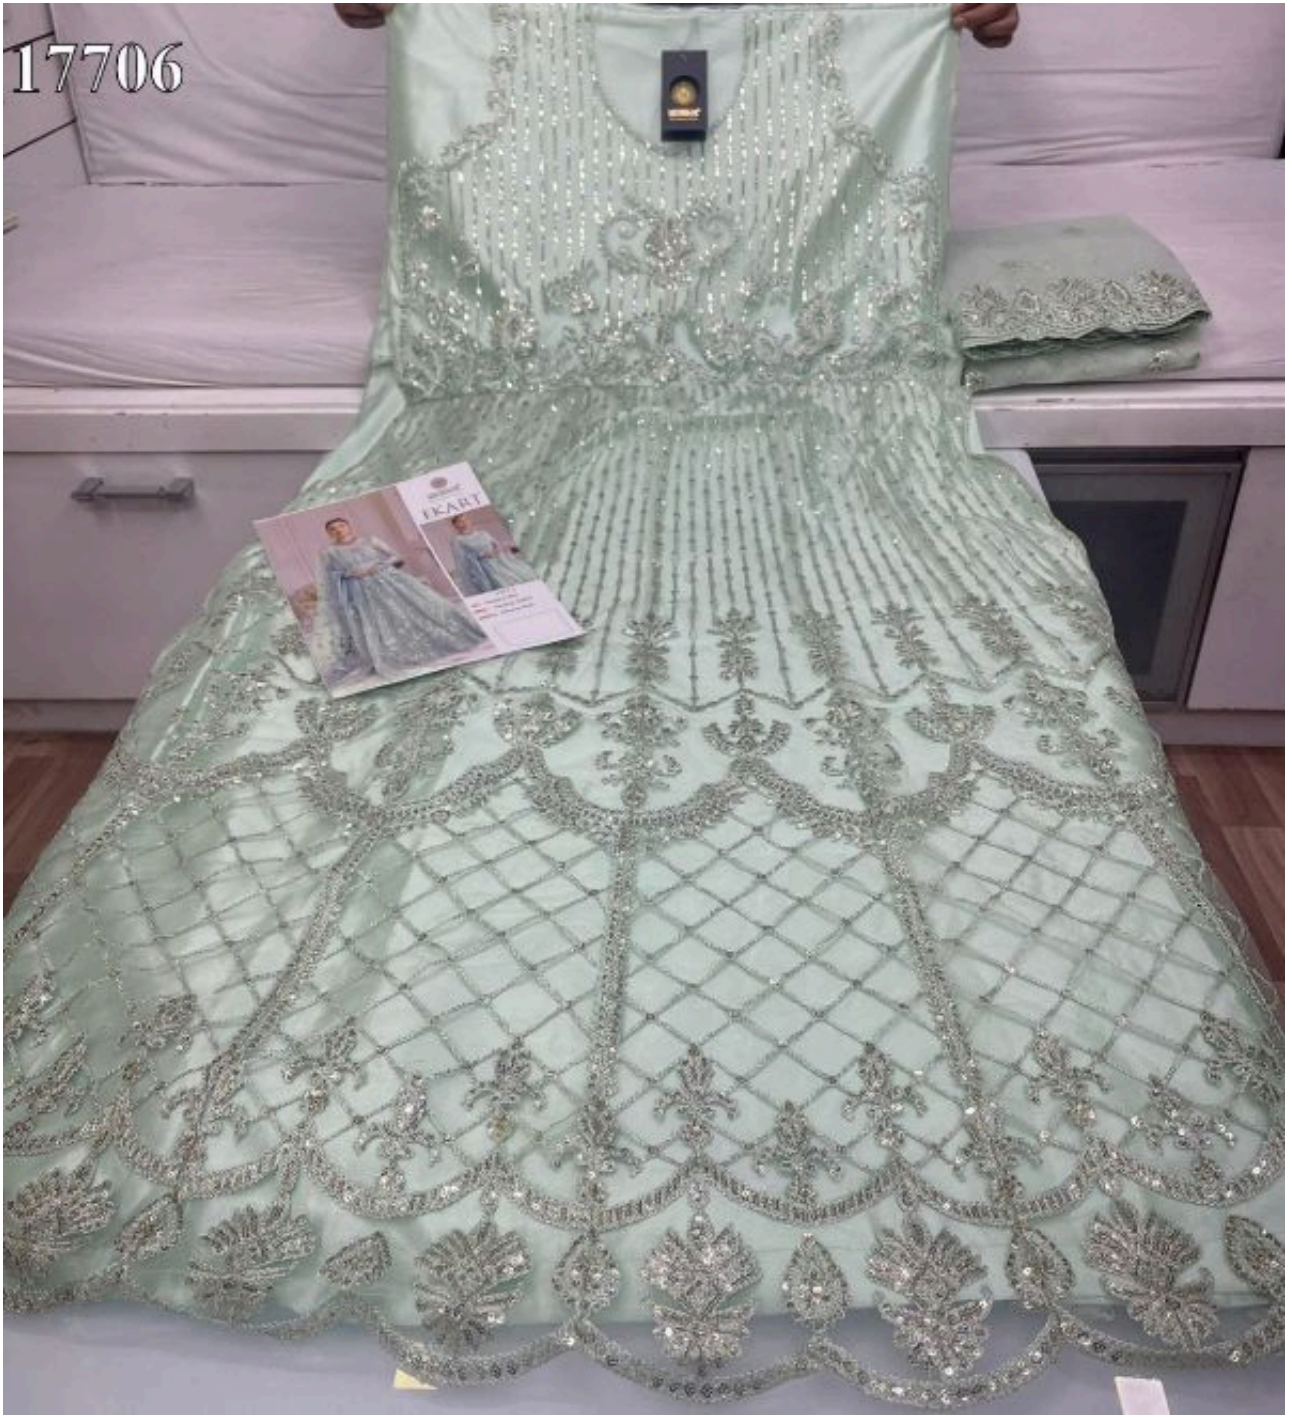

17706

17706

MERIUMTM
The Premium Creation

EKART

1021

TOP:- Heavy Net

INNER:- Heavy Satin

DUPATTA:- Heavy Net

17706

17706

MERIUMTM
The Premium Creation

EKART

1020

TOP:- Heavy Net

INNER:- Heavy Satin

DUPATTA:- Heavy Net