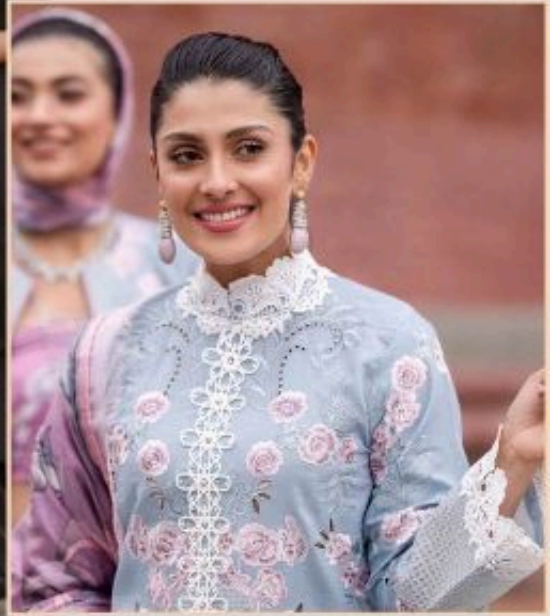

ZARQASH®
A BRAND BY KUTTIQ

Z- 2142

FEBRIC DETAILS

TOP :- LAWN COTTON HEAVY EMBROIDRED

BOTTOM :- SEMI LAWN

DUPATTA :- HEAVY CHIFFON DIGITAL PRINTED