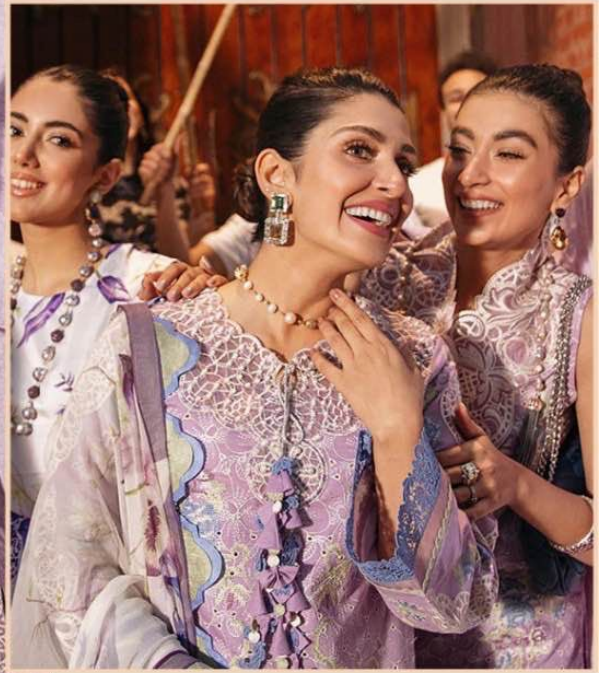

FEBRIC DETAILS

TOP :- LAWN COTTON HEAVY EMBROIDRED

BOTTOM :- SEMI LAWN

DUPATTA :- HEAVY CHIFFON DIGITAL PRINTED