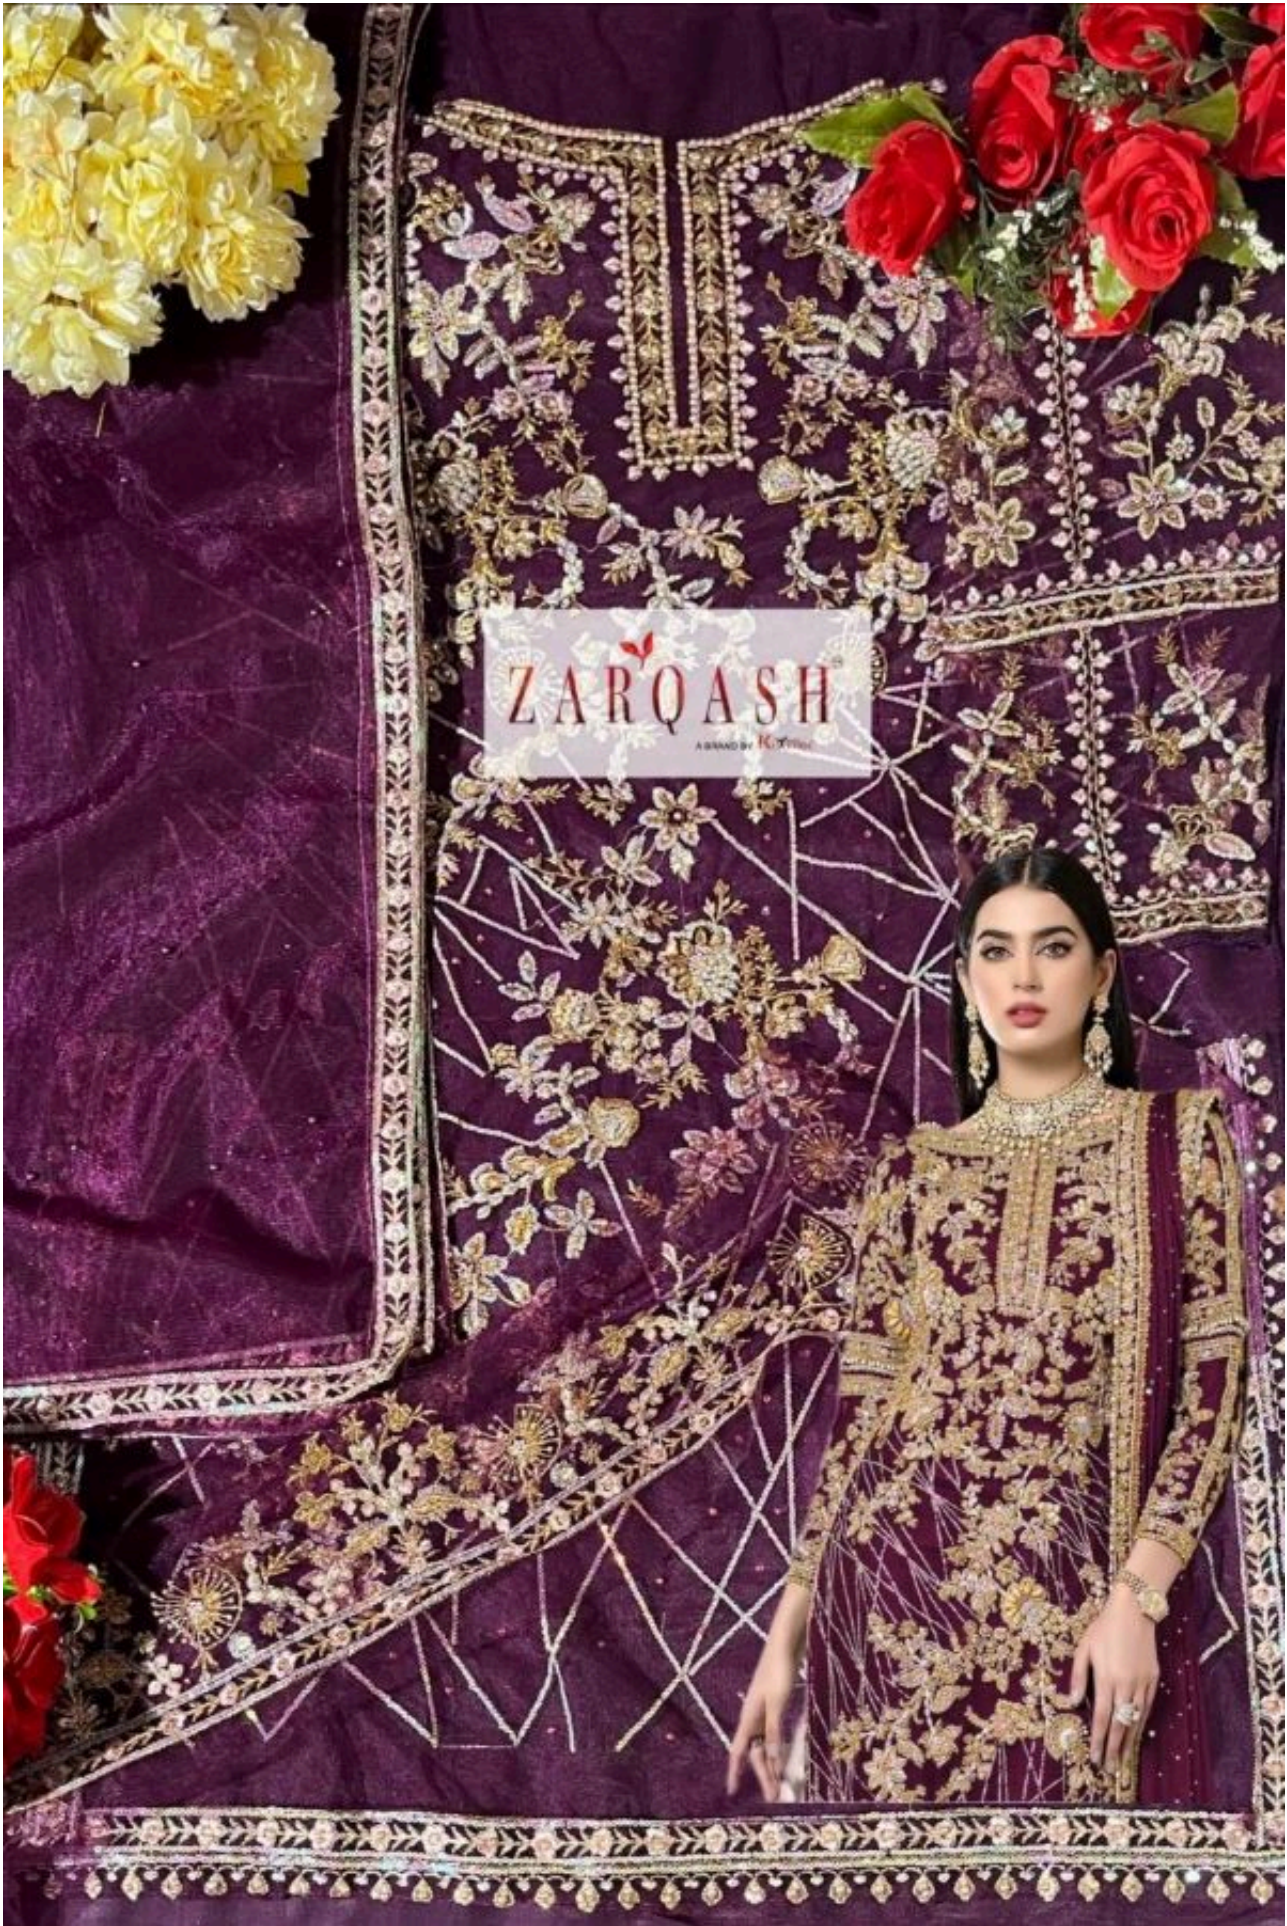

ZARQASH[®]
ASMAAD BY IKZ[®] PAKISTAN

Z-2128-D

FEBRIC DETAILS

TOP :- NET WITH EMBROIDERY
DUPATTA :-NET WITH EMBROIDERY
WTH MOTI WORK
INNER/BOTTOM :- SANTOON

ZARQASH
amara 2019

Z-2128-A

Z-2128-B

Z-2128-C

Z-2128-D

Z-2128-E

FEBRIC DETAILS

TOP :- NET WITH EMBROIDERY
DUPATTA :- NET WITH EMBROIDERY
WITH MOTI WORK
INNER/BOTTOM :- SANTOON

ZARQASH[®]
A BRAND BY KIN[®] FASH

ZIAAZ

ZARQASH[®]
ASMAAD BY IKZ[®] PVT. LTD.

Z-2128-E

FEBRIC DETAILS

TOP :- NET WITH EMBROIDERY
DUPATTA :-NET WITH EMBROIDERY
WTH MOTI WORK
INNER/BOTTOM :- SANTOON

ZARQASH[®]
A BRAND BY KUTIPUS

ZARQASH[®]
ASMAAD BY IKZ[®] PVT. LTD.

Z-2128-B

FEBRIC DETAILS

TOP :- NET WITH EMBROIDERY
DUPATTA :-NET WITH EMBROIDERY
WTH MOTI WORK
INNER/BOTTOM :- SANTOON

ZARQASH

A BRAND BY KOTYNE

ZARQASH[®]
A BRAND BY KZT_{PK}

Z-2128-C

FEBRIC DETAILS

TOP :- NET WITH EMBROIDERY
DUPATTA :-NET WITH EMBROIDERY
WTH MOTI WORK
INNER/BOTTOM :- SANTOON