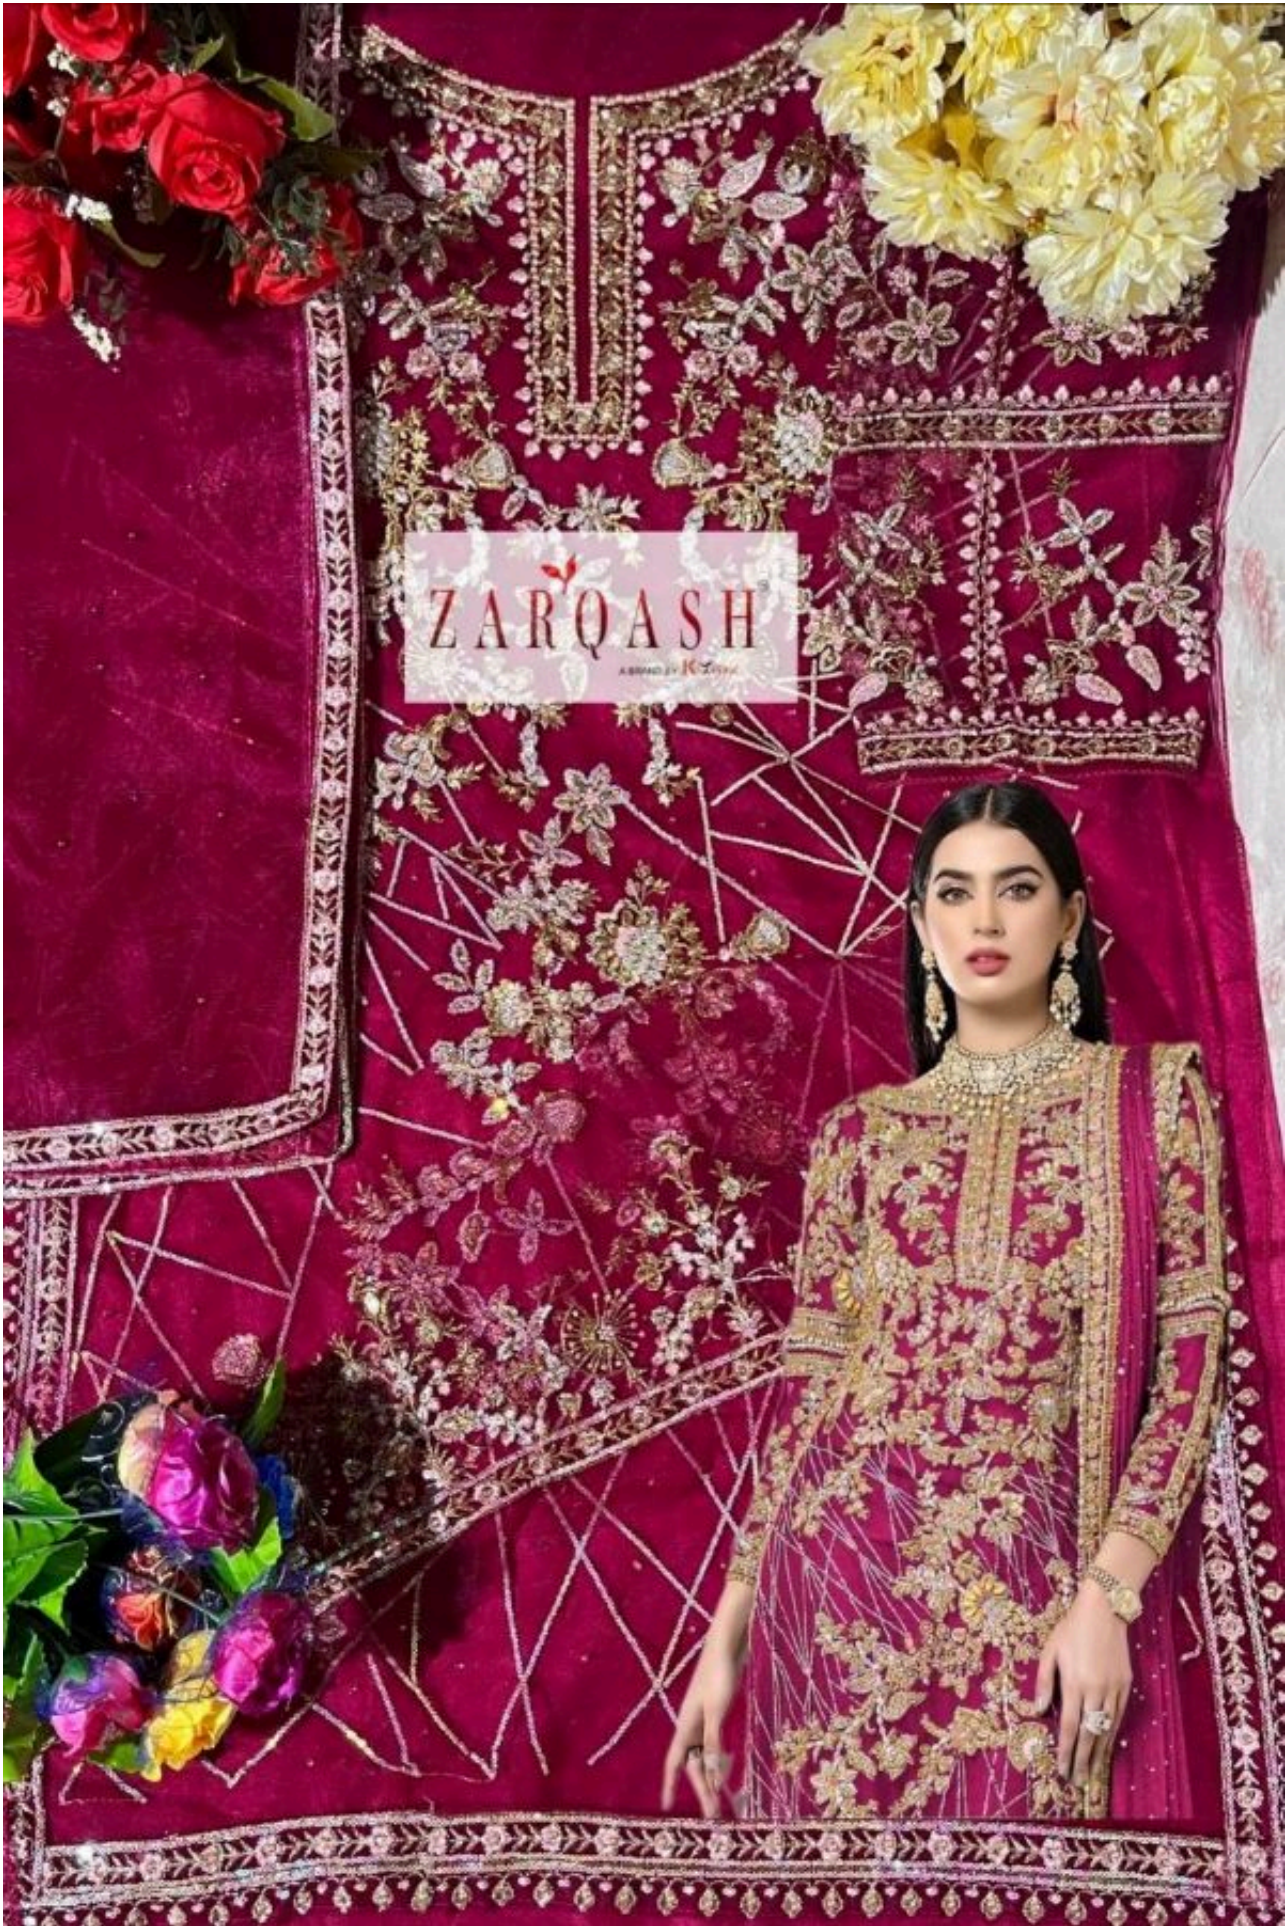

ZARQASH[®]
ASMAAD BY IKZ[®] PAKISTAN

Z-2128-D

FEBRIC DETAILS

TOP :- NET WITH EMBROIDERY
DUPATTA :-NET WITH EMBROIDERY
WTH MOTI WORK
INNER/BOTTOM :- SANTOON

ZARQASH
amara 2019

Z-2128-A

Z-2128-B

Z-2128-C

Z-2128-D

Z-2128-E

FEBRIC DETAILS

TOP :- NET WITH EMBROIDERY
DUPATTA :- NET WITH EMBROIDERY
WITH MOTI WORK
INNER/BOTTOM :- SANTOON

ZARQASH[®]
A BRAND BY KIN[®] FASH

ZIAAZ

ZARQASH[®]
ASMAAD BY IKZ[®] PVT. LTD.

TOP :- NET WITH EMBROIDERY
DUPATTA :-NET WITH EMBROIDERY
WTH MOTI WORK
INNER/BOTTOM :- SANTOON

ZARQASH

A BRAND BY KOTYNE

ZARQASH[®]
A BRAND BY KZT_{PK}

Z-2128-C

FEBRIC DETAILS

TOP :- NET WITH EMBROIDERY
DUPATTA :-NET WITH EMBROIDERY
WTH MOTI WORK
INNER/BOTTOM :- SANTOON