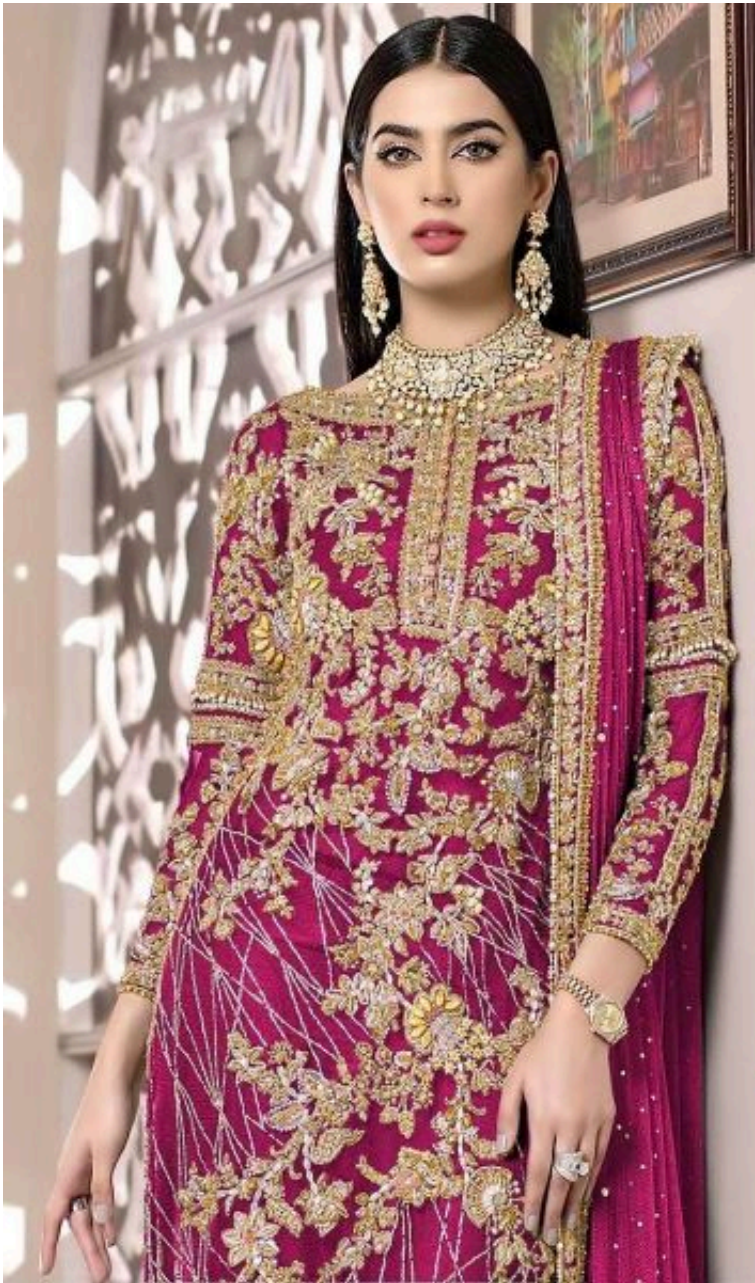

ZARQASH[®]
ASMAAD BY IKZ[®] PAKISTAN

Z-2128-D

FEBRIC DETAILS

TOP :- NET WITH EMBROIDERY
DUPATTA :-NET WITH EMBROIDERY
WTH MOTI WORK
INNER/BOTTOM :- SANTOON

ZARQASH
amara 2019

Z-2128-A

Z-2128-B

Z-2128-C

Z-2128-D

Z-2128-E

FEBRIC DETAILS

TOP :- NET WITH EMBROIDERY
DUPATTA :- NET WITH EMBROIDERY
WITH MOTI WORK
INNER/BOTTOM :- SANTOON

ZARQASH[®]
A BRAND BY KIN[®] FASH

ZIAAZ

ZARQASH[®]
ASMAAD BY IKZ[®] PVT. LTD.

Z-2128-E

FEBRIC DETAILS

TOP :- NET WITH EMBROIDERY
DUPATTA :-NET WITH EMBROIDERY
WTH MOTI WORK
INNER/BOTTOM :- SANTOON

ZARQASH[®]
A BRAND BY KUTIPUS

ZARQASH[®]
ASMAAD BY IKZ[®] PVT. LTD.

Z-2128-B

FEBRIC DETAILS

TOP :- NET WITH EMBROIDERY
DUPATTA :-NET WITH EMBROIDERY
WTH MOTI WORK
INNER/BOTTOM :- SANTOON

ZARQASH

A BRAND BY KOTYNE

ZARQASH[®]
A BRAND BY KZT_{PK}

Z-2128-C

FEBRIC DETAILS

TOP :- NET WITH EMBROIDERY
DUPATTA :-NET WITH EMBROIDERY
WTH MOTI WORK
INNER/BOTTOM :- SANTOON