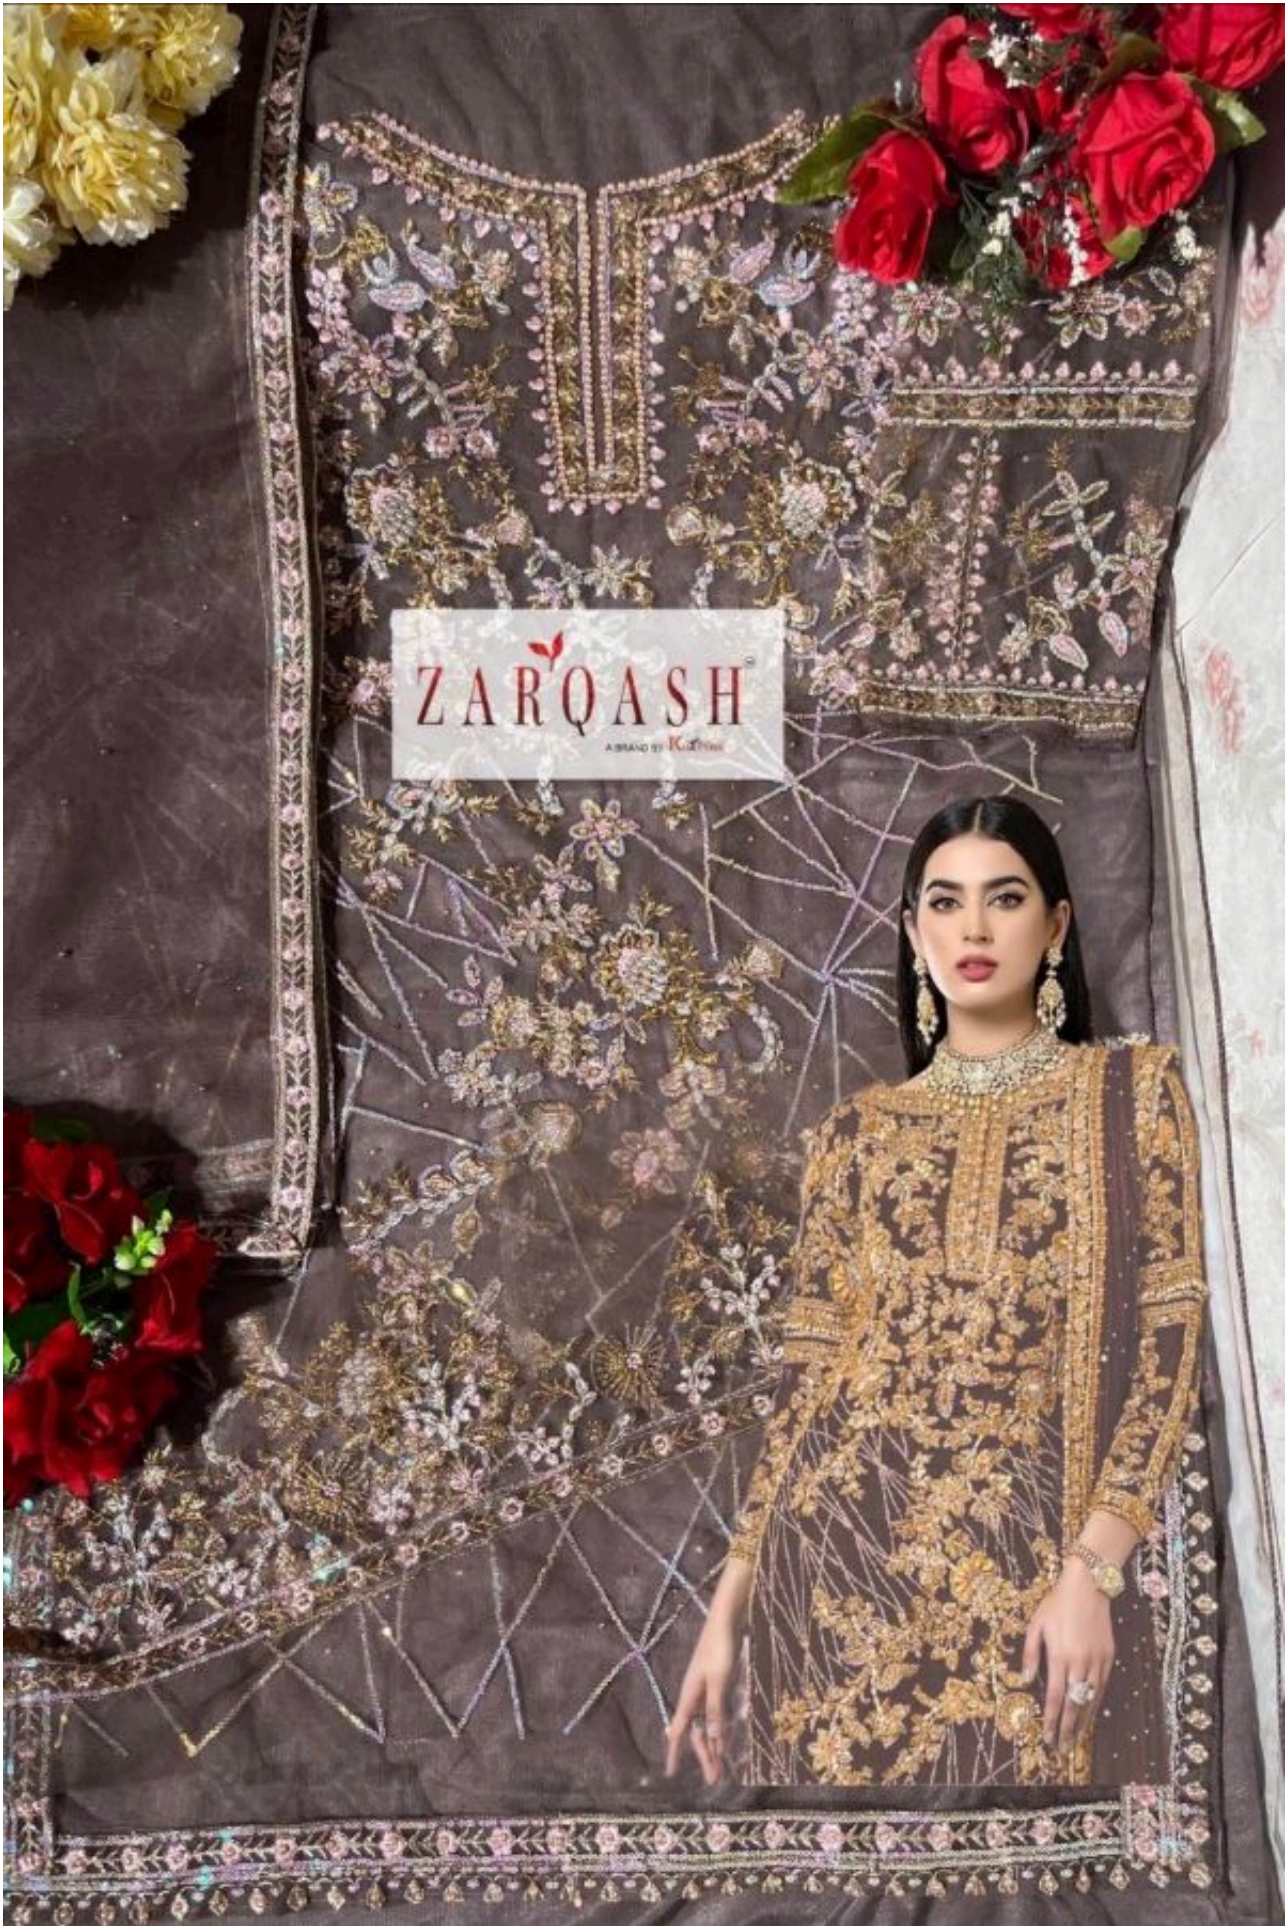

ZARQASH[®]
ASMAAD BY IKZ[®] PAKISTAN

Z-2128-D

FEBRIC DETAILS

TOP :- NET WITH EMBROIDERY
DUPATTA :-NET WITH EMBROIDERY
WTH MOTI WORK
INNER/BOTTOM :- SANTOON

ZARQASH
amara 2019

Z-2128-A

Z-2128-B

Z-2128-C

Z-2128-D

Z-2128-E

FEBRIC DETAILS

TOP :- NET WITH EMBROIDERY
DUPATTA :- NET WITH EMBROIDERY
WITH MOTI WORK
INNER/BOTTOM :- SANTOON

ZARQASH[®]
A BRAND BY KIN[®] FASH

ZIAAZ

ZARQASH[®]
ASMAAD BY IKZ[®] PVT. LTD.

Z-2128-E

FEBRIC DETAILS

TOP :- NET WITH EMBROIDERY
DUPATTA :-NET WITH EMBROIDERY
WTH MOTI WORK
INNER/BOTTOM :- SANTOON

ZARQASH[®]
A BRAND BY KUTIPUS

ZARQASH[®]
ASMAAD BY IKZ[®] PVT. LTD.

Z-2128-B

FEBRIC DETAILS