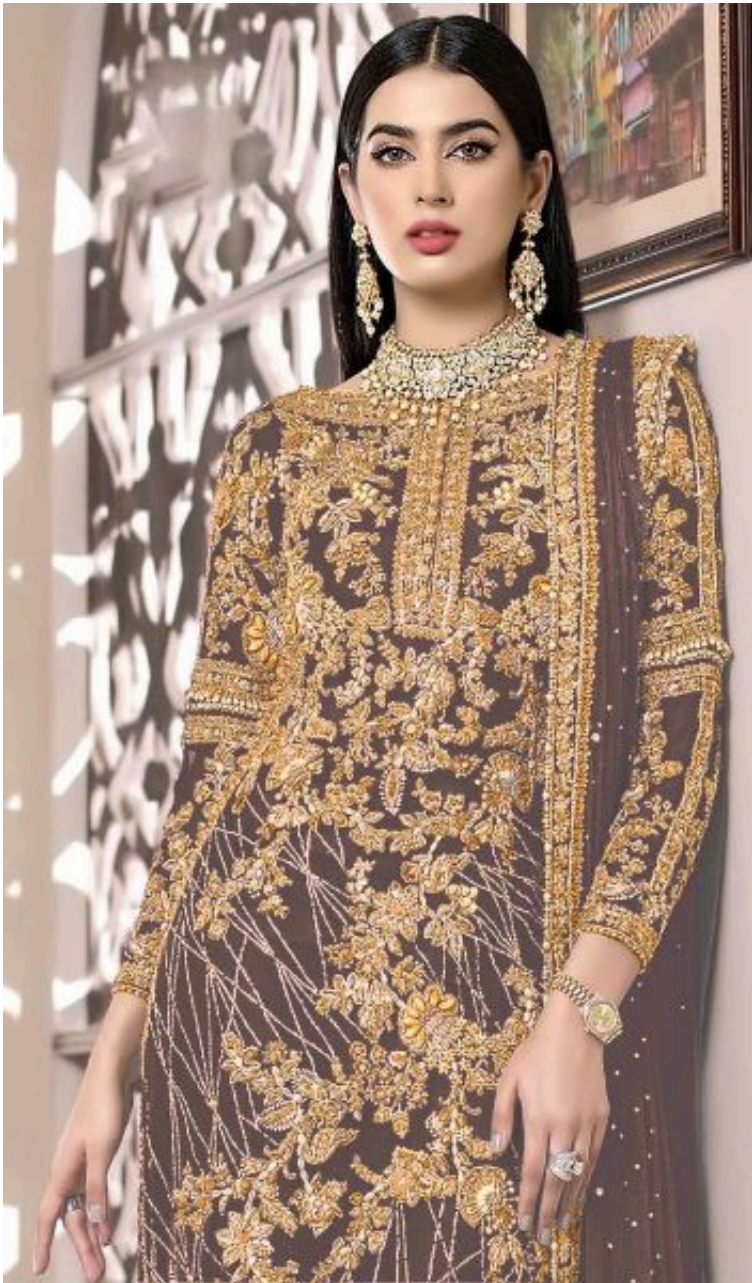

ZARQASH[®]
ASMAAD BY IKZ[®] PAKISTAN

Z-2128-D

FEBRIC DETAILS

TOP :- NET WITH EMBROIDERY
DUPATTA :-NET WITH EMBROIDERY
WTH MOTI WORK
INNER/BOTTOM :- SANTOON

ZARQASH
amara 2019

Z-2128-A

Z-2128-B

Z-2128-C

Z-2128-D

Z-2128-E

FEBRIC DETAILS

TOP :- NET WITH EMBROIDERY
DUPATTA :- NET WITH EMBROIDERY
WITH MOTI WORK
INNER/BOTTOM :- SANTOON

ZARQASH[®]
A BRAND BY KIN[®] FASH

ZIAAZ

ZARQASH[®]
ASMAAD BY IKZ[®] PVT. LTD.

Z-2128-E

FEBRIC DETAILS

TOP :- NET WITH EMBROIDERY
DUPATTA :-NET WITH EMBROIDERY
WTH MOTI WORK
INNER/BOTTOM :- SANTOON

ZARQASH[®]
A BRAND BY KUTIPUS

ZARQASH[®]
ASMAAD BY IKZ[®] PVT. LTD.

Z-2128-B

FEBRIC DETAILS