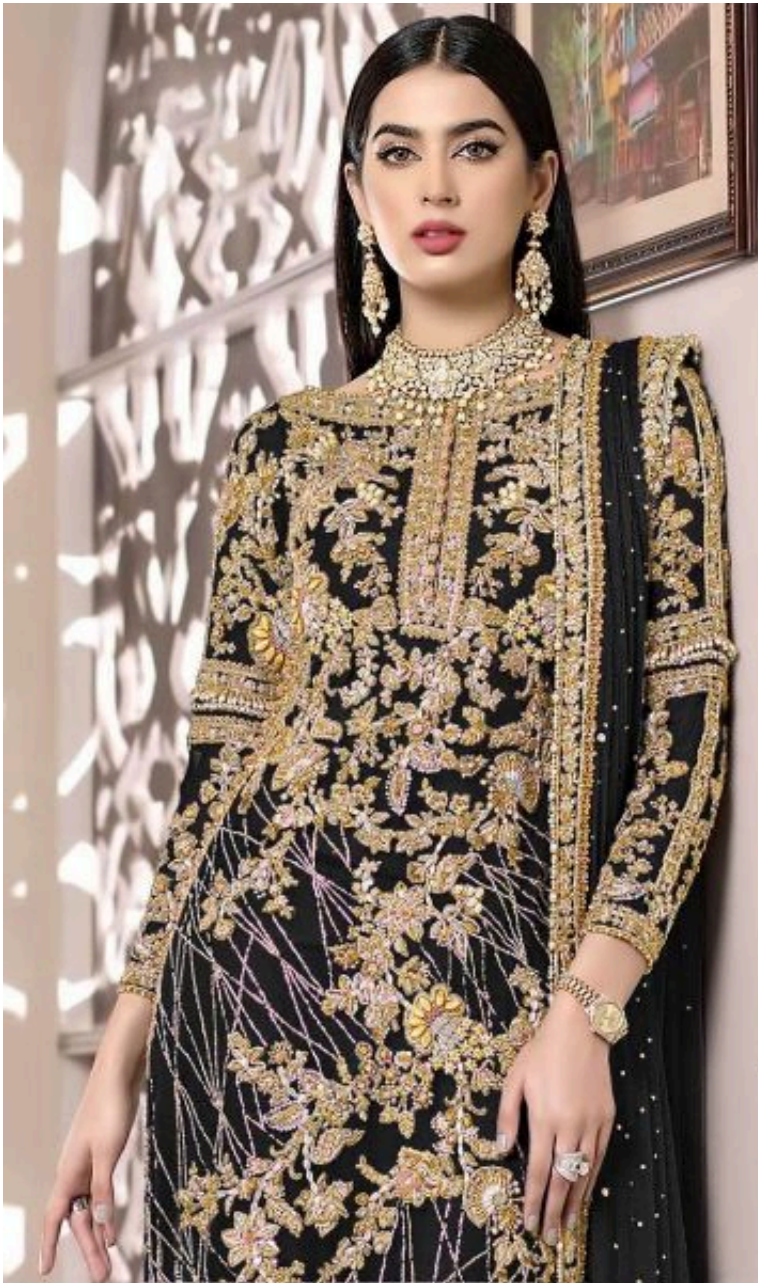

ZARQASH®
ASMAAD BY IKZ™

Z-2128-A

FEBRIC DETAILS

TOP :- NET WITH EMBROIDERY
DUPATTA :-NET WITH EMBROIDERY
WTH MOTI WORK
INNER/BOTTOM :- SANTOON