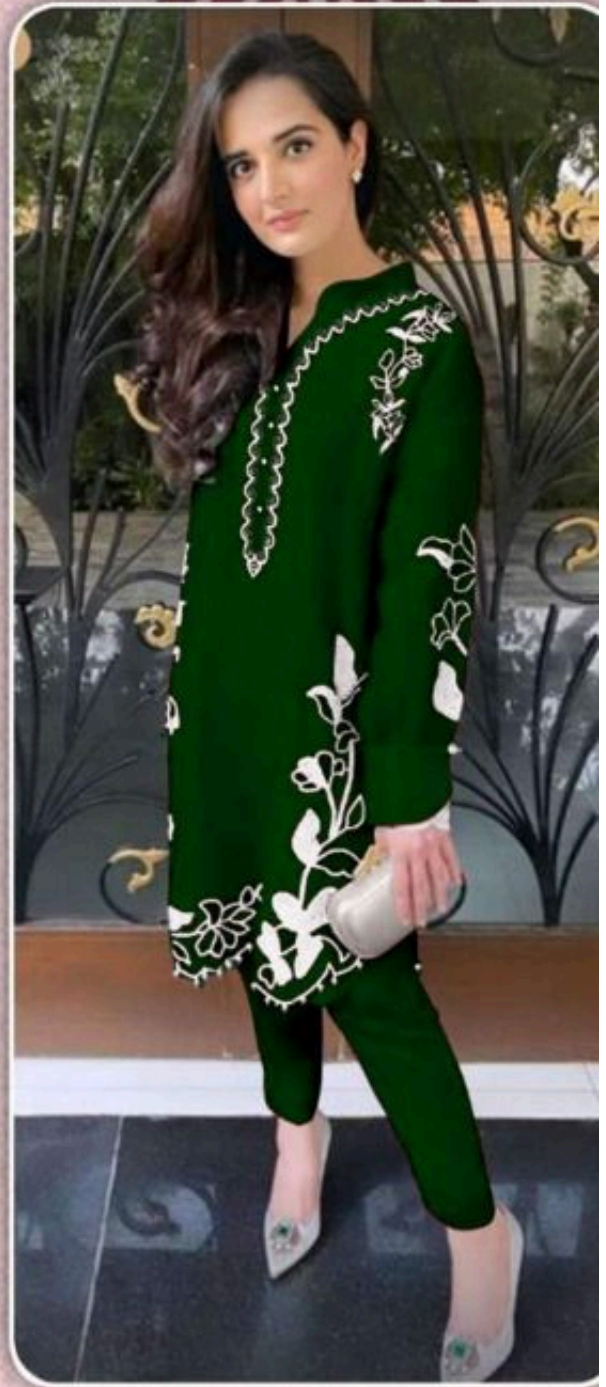

TOP- FOX GEORGETTA WITH
EMBROIDERY N CUT WORK
INNER- HEAVY SENTOON
BOT - 2 WAY LAYCRA COTTON

AA- 020-D
1160127

TOP- FOX GEORGETTA WITH
EMBROIDERY N CUT WORK
INNER- HEAVY SENTOON
BOT - 2 WAY LAYCRA COTTON

1160127

AA- 020-A

TOP- FOX GEORGETTA WITH
EMBROIDERY N CUT WORK
INNER- HEAVY SENTOON
BOT - 2 WAY LAYCRA COTTON

AA- 020-A
1160127

TOP- FOX GEORGETTA WITH
EMBROIDERY N CUT WORK
INNER- HEAVY SENTOON
BOT - 2 WAY LAYCRA COTTON