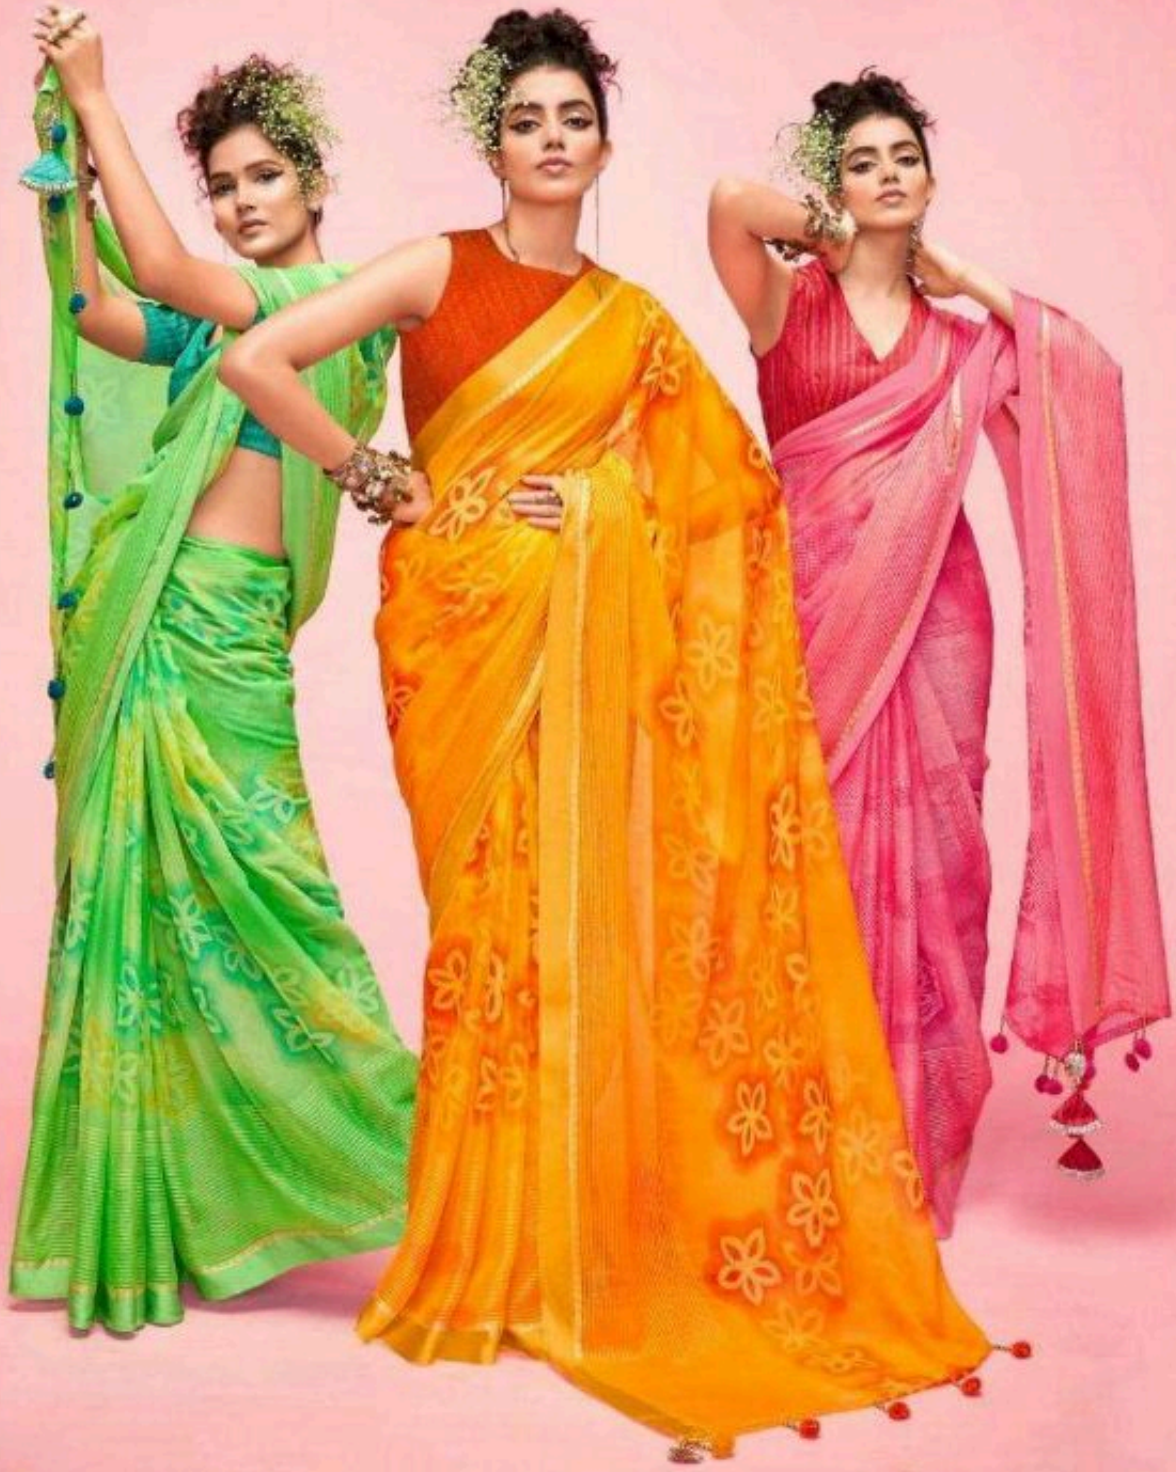

5D
DESIGNER
CANDY

+ 11061 + + 11062 + + 11063 + + 11064 +

+ 11065 + + 11066 + + 11067 + + 11068 +

THE CLASSIC « design for a queen in green » 11801 »

THE SUPREME
a design for stylish ones

TRUSTED YOUR GIFTED FACULTY WITH US, TO BRINGING
THE BEST OF THE BEST TO YOU. WE ARE
NOT JUST A BRAND, WE ARE A WAY OF LIFE.

THE EXQUISITE • design for a charming woman • 11002 •

THE RADIANT • design for a modern woman • 1101 •

THE GLORIOUS • *Design for a conventional beauty* • 1181 •

THE PLEASING • design for a modernized appeal • 11005 •

THE ORNATE • *design for a woman of class* • 11004 •

THE COMPOSED

a design for a graceful woman

• 11807 •