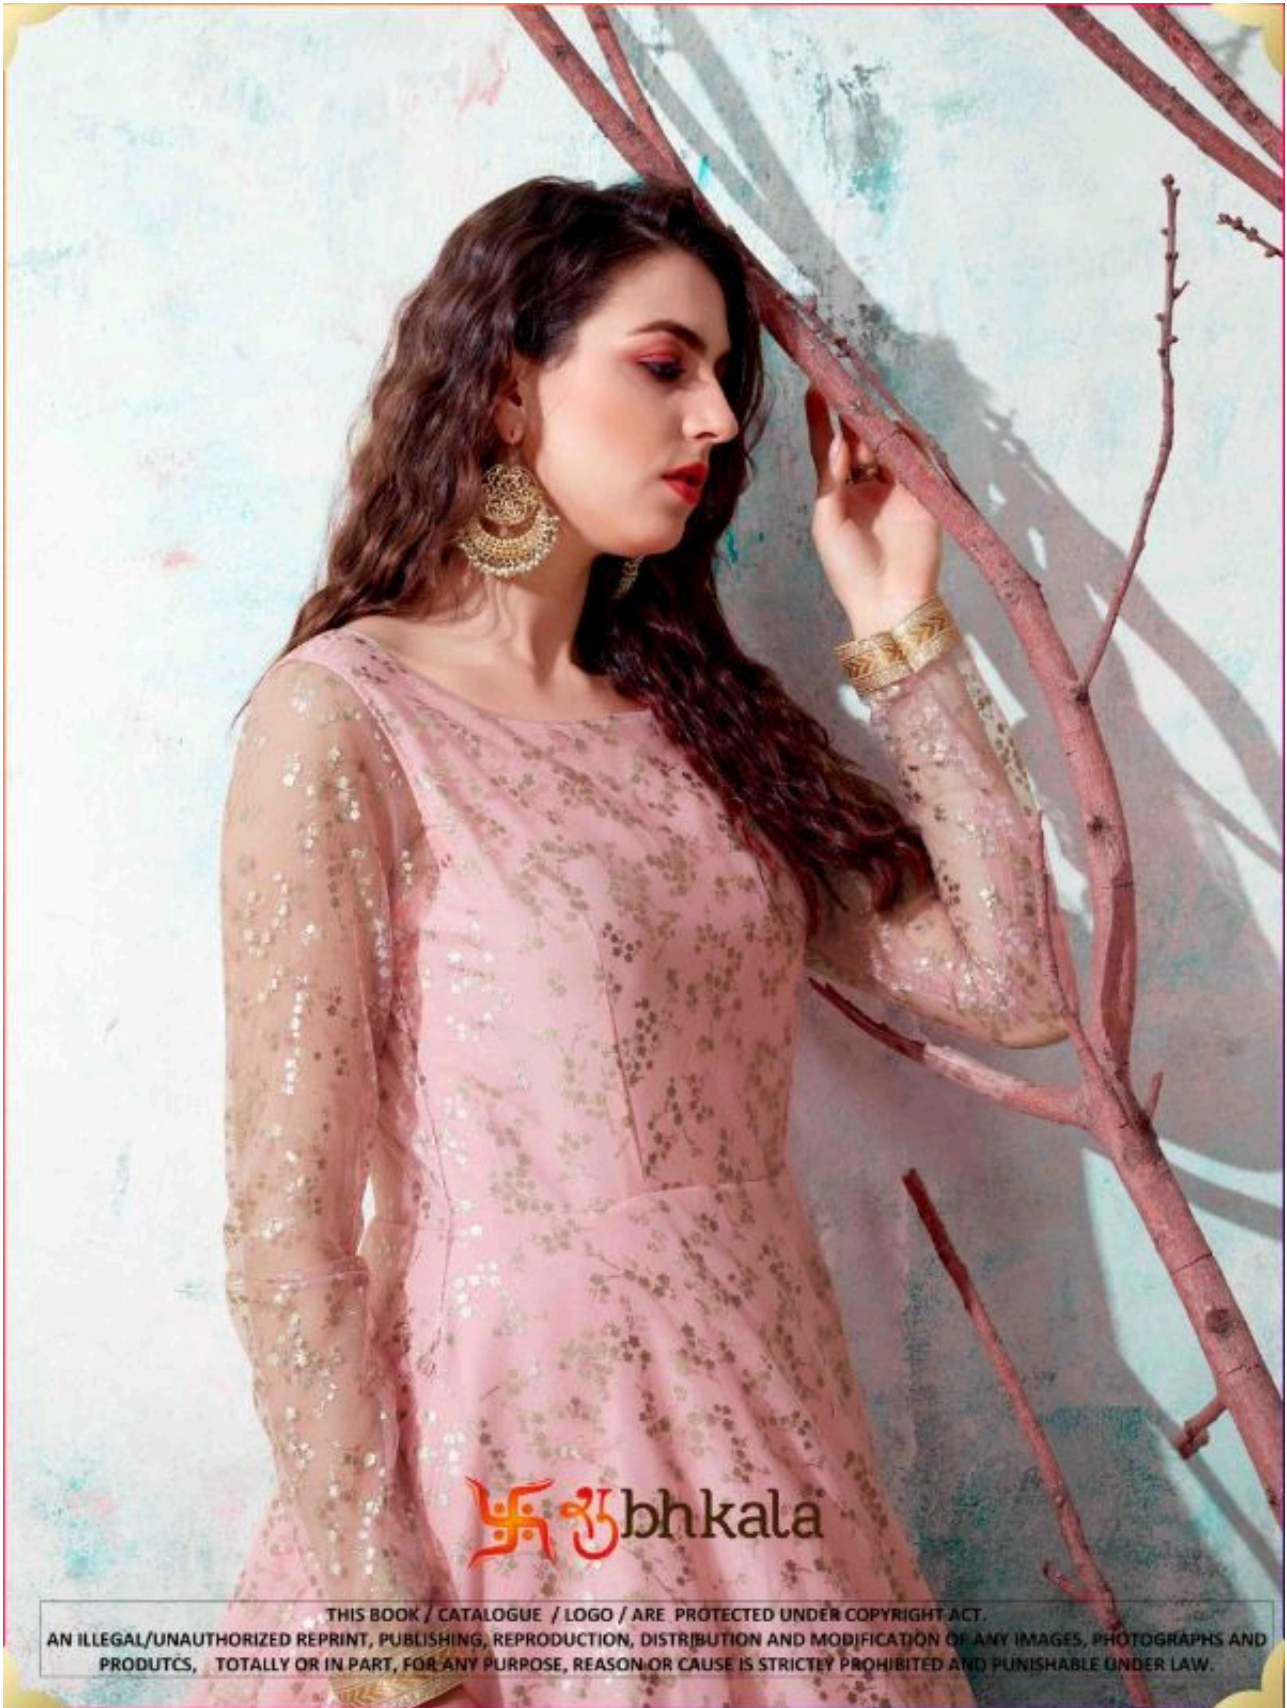

bhaskara

THIS BOOK / CATALOGUE / LOGO / ARE PROTECTED UNDER COPYRIGHT ACT.
AN ILLEGAL/UNAUTHORIZED REPRINT, PUBLISHING, REPRODUCTION, DISTRIBUTION AND MODIFICATION OF ANY IMAGES, PHOTOGRAPHS AND
PRODUCTS, TOTALLY OR IN PART, FOR ANY PURPOSE, REASON OR CAUSE IS STRICTLY PROHIBITED AND PUNISHABLE UNDER LAW.