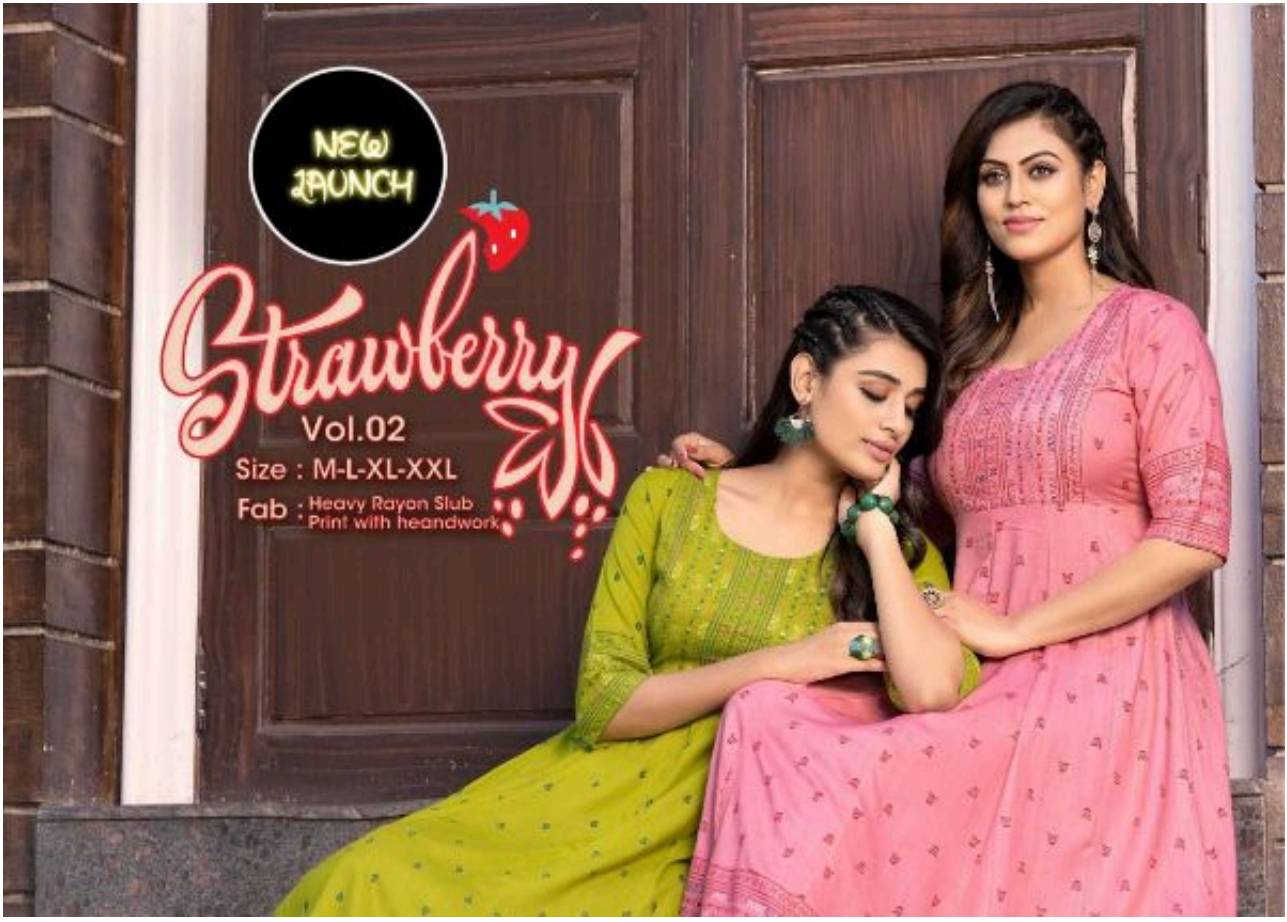

# Strawberry

Vol.02

Size : M-L-XL-XXL

Fab - Heavy Rayon Slub  
Print with handwork

A — W — E — S — O — M — E

NEW  
LAUNCH

*Strawberry*  
SINCE 2011

There's a new mood for women and it's full of sophisticated glamour and seductive sensuality.

A full-body photograph of the woman in the green kurta, standing in a doorway. The image is framed by a light-colored border. A circular graphic in the top right corner contains the text "NEW LAUNCH". At the bottom left, the brand name "Strawberry" is written in a stylized font, with "SINCE 2011" below it. At the bottom right, there is a small inset image of the woman in the same outfit, and a line of text: "There's a new mood for women and it's full of sophisticated glamour and seductive sensuality."

NEW  
PUNCH

Strawberry  
WASH  
206

G-R-A-C-E-F-U-L

*feel the enchanting radiance of ireans with bright color with  
contemporary pattern brings in a complete look of elegance and simplicity*