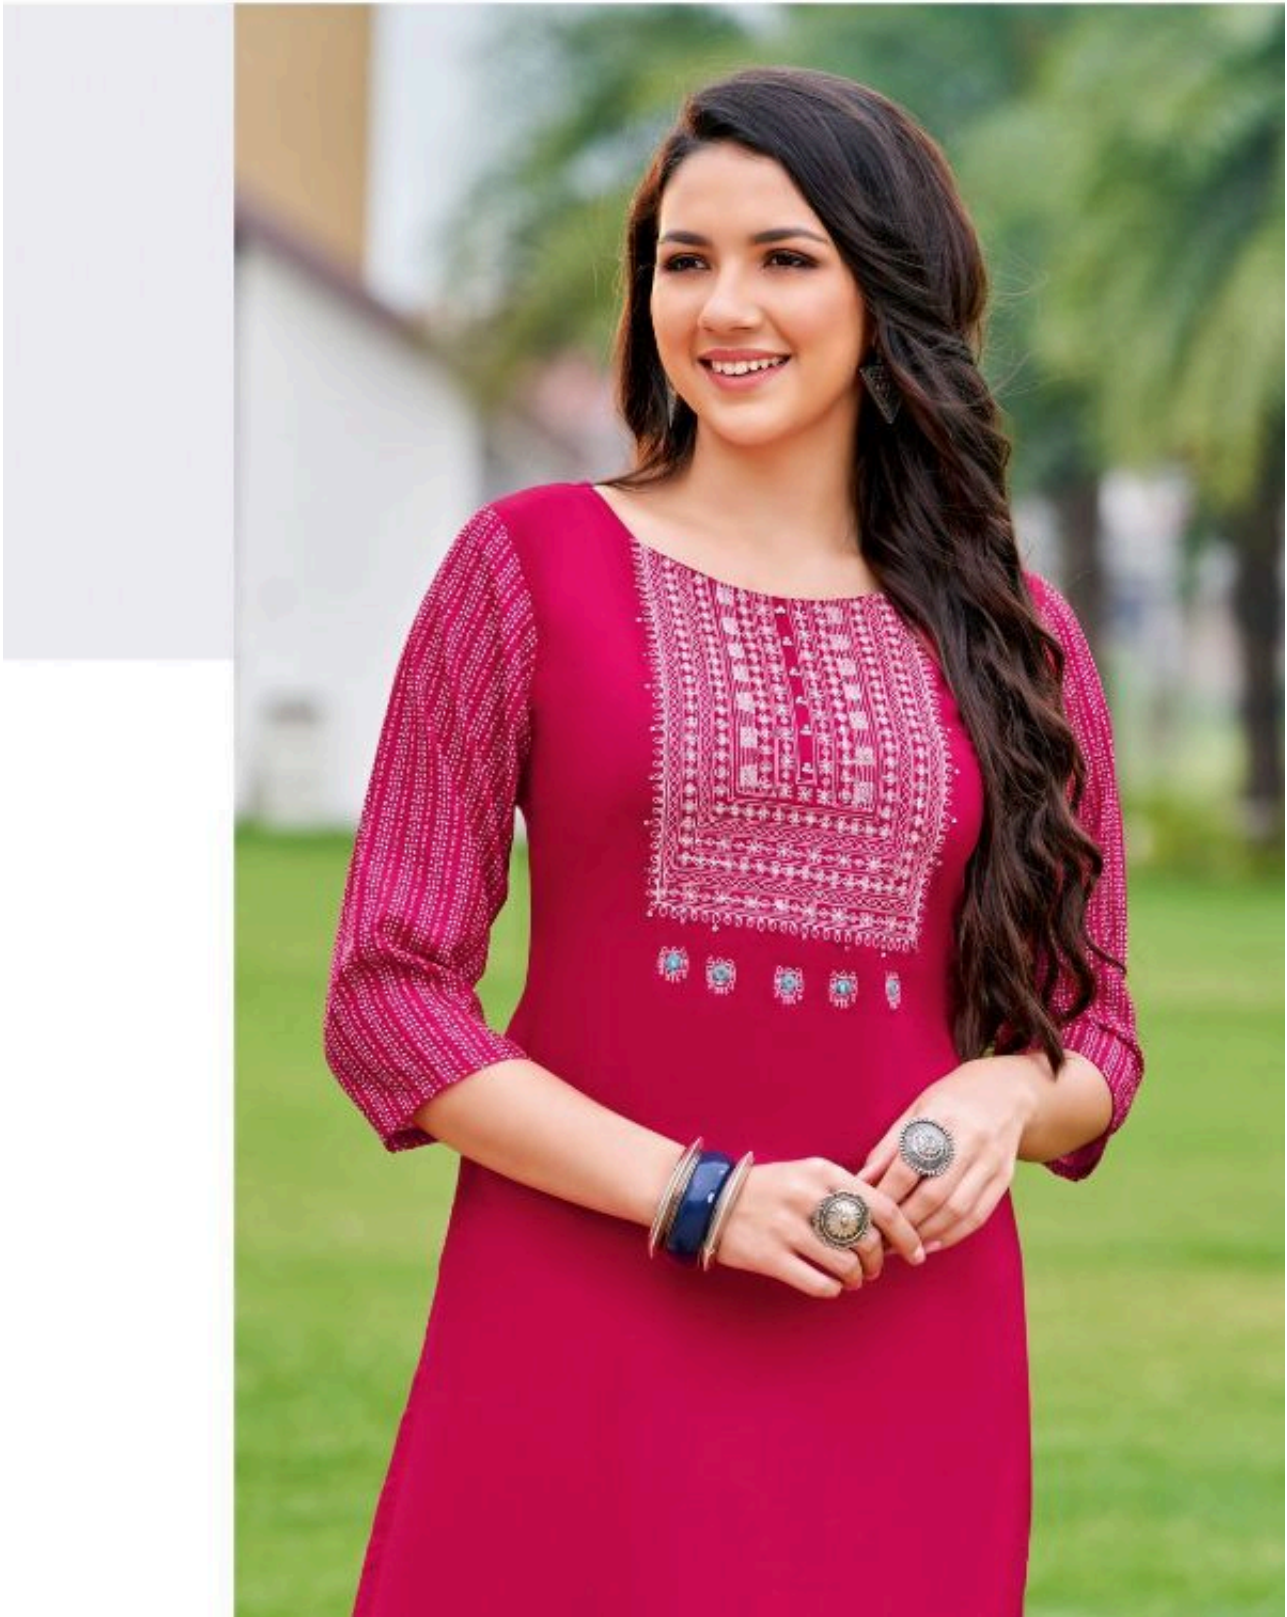

MITTOO®

1068

Prince

Vol-2

MITTOO

1063

1064

1065

NATURAL ETHNIC WEAR

Prince

Vol-2

1063

featuring lavish pieces punctuated by luscious colors and designs to die for, this line will breath life into the show-stopper inside you.

unlimited temptation to brighten up your look with an array of saree design that will take you through the season in style