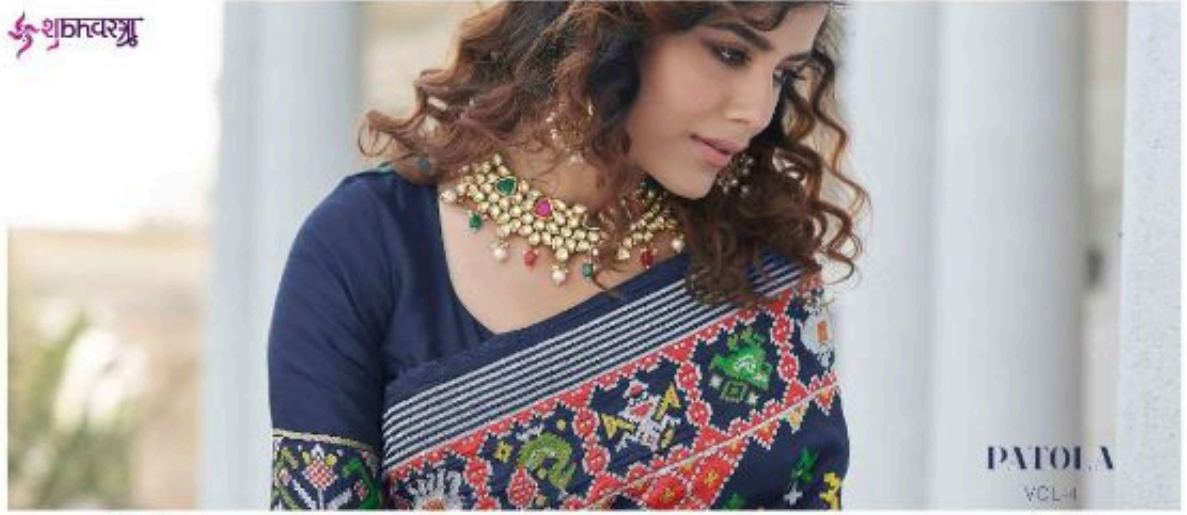

D.NO 5333

Design NO. (SKU)	Saree Color	Saree Fabric	Blouse Fabric	Saree Length	Blouse Work	Blouse Type	Saree & Blouse Work	KG
5331	Green	Patola Silk	Patola Silk	5.5 MTR	80 CM	UN-Stitched	Patola Weaving Silk	1 KG
5332	Black	Patola Silk	Patola Silk	5.5 MTR	80 CM	UN-Stitched	Patola Weaving Silk	1 KG
5333	Navy Blue	Patola Silk	Patola Silk	5.5 MTR	80 CM	UN-Stitched	Patola Weaving Silk	1 KG