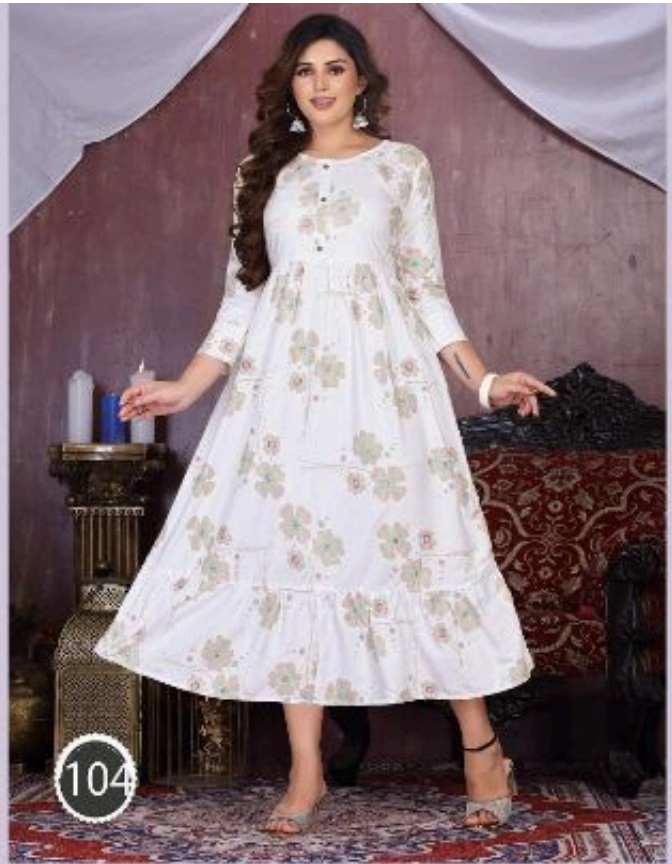

Moonlight

bloom

This exquisite work enhances the beauty of womanhood
bringing forth the goddess of romance.

105

bloom

*This exquisite work catenues the hearts of warrmblooms,
bringing forth the goddess of romance.*

This exquisite work enhances the beauty of womanhood, bringing forth the goddess of romance. **:bloom**

bloom

*This exquisite work enhances the beauty of womanhood
bringing forth the goddess of romance.*