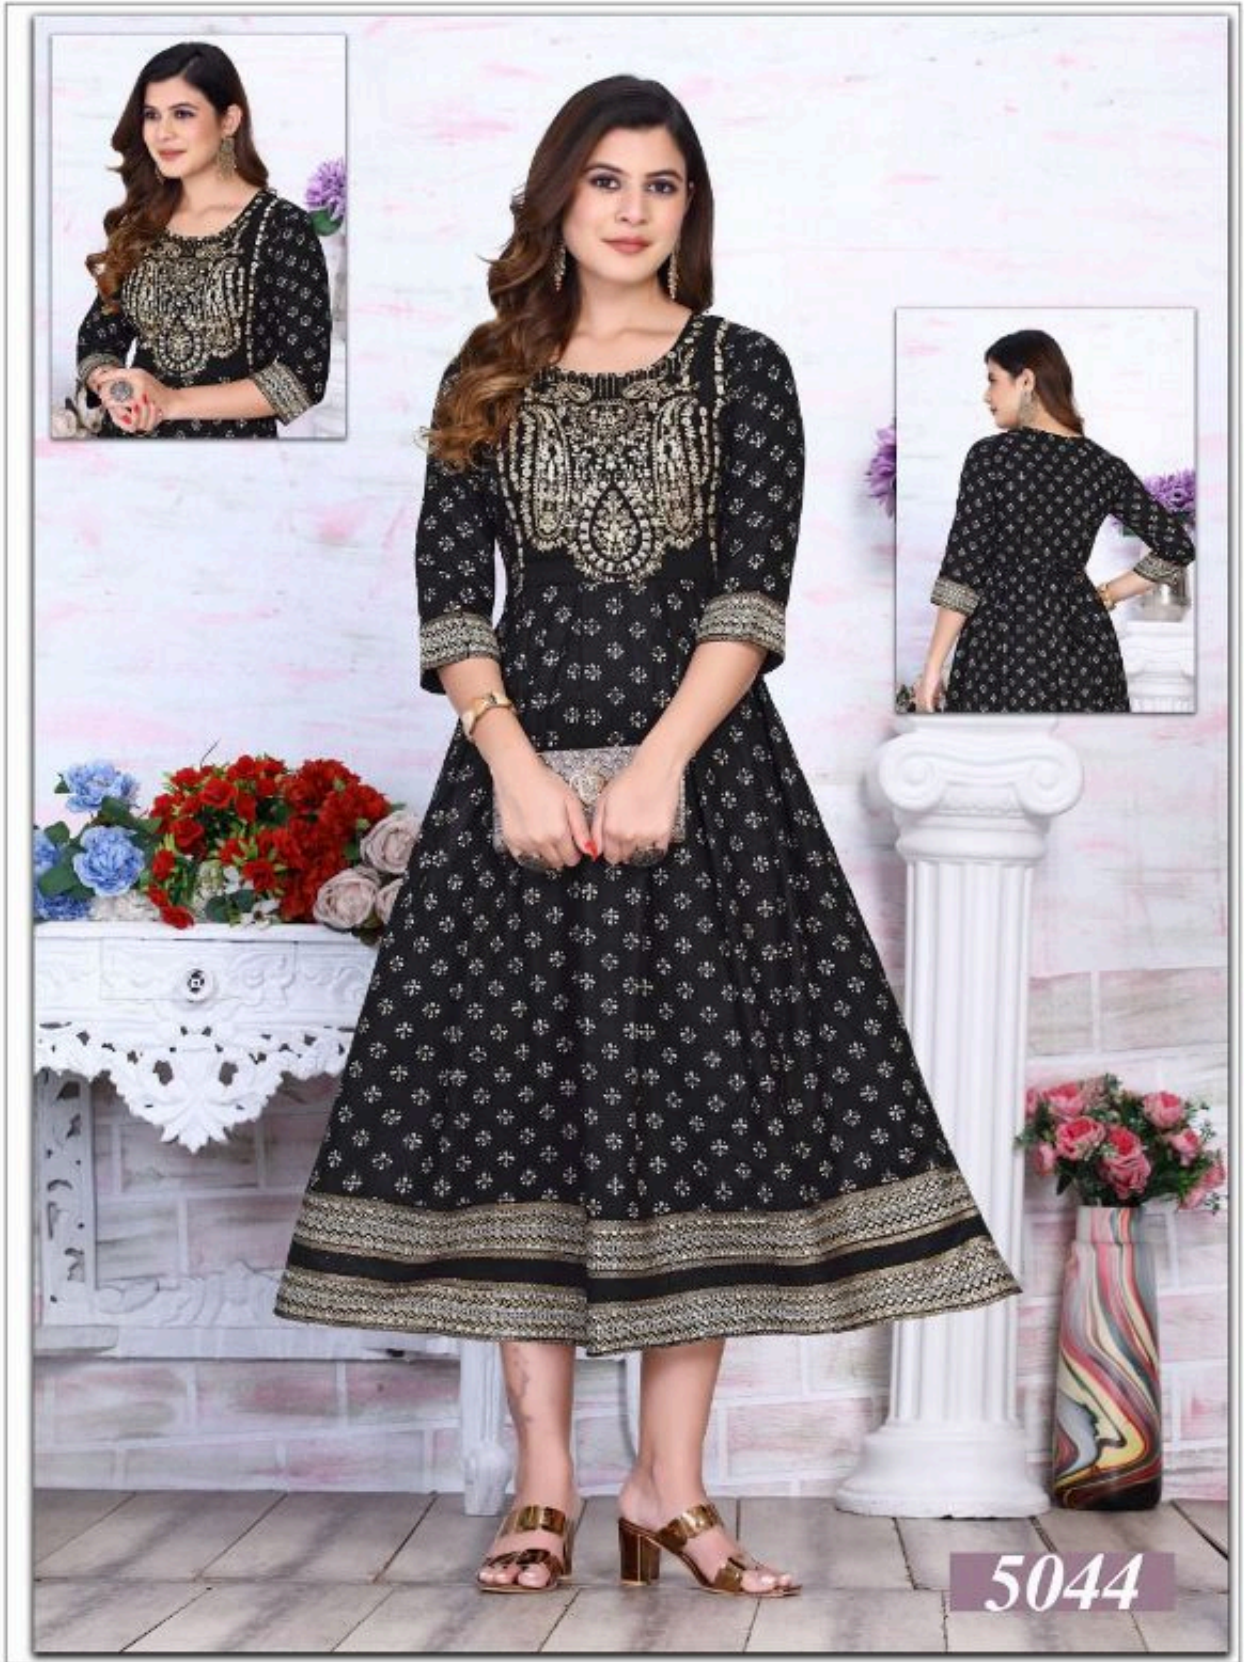

5042

5043

5044

5041

5046

Concept-Ghera Kurti With Dori Pattern

Fabric-Reyon

Length-45"
Ghera-90"

Size-M,L,XL,2XL,3XL

PRIYA