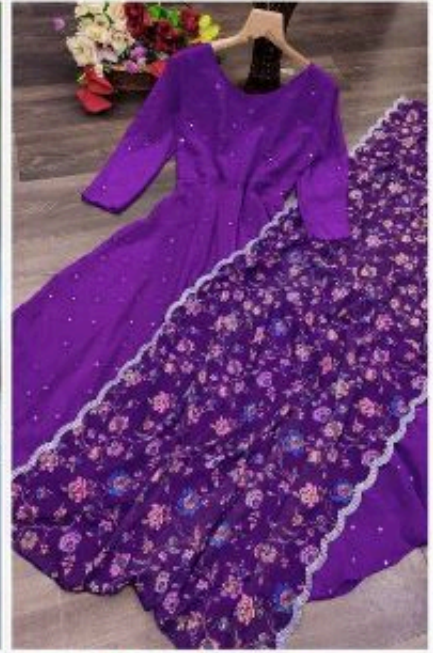

argente mirror work  
maxi  
with dupatta  
(optional)  
34"-44"  
Length: 54"

FR-2199  
argente mirror work  
maxi  
dupatta (optional)  
34"-44"  
Length: 54"

15384

15384

15384

15384

15384

15384