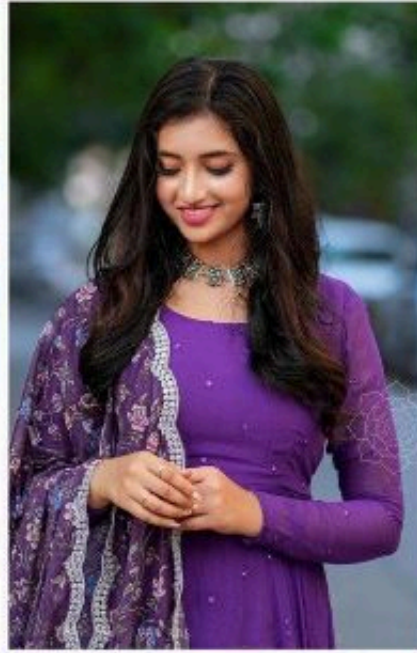

argente mirror work  
maxi  
with dupatta  
(optional)  
34"-44"  
Length: 54"

FR-2199  
argente mirror work  
maxi  
dupatta (optional)  
34"-44"  
Length: 54"

15384

15384

15384

15384

15384

15384