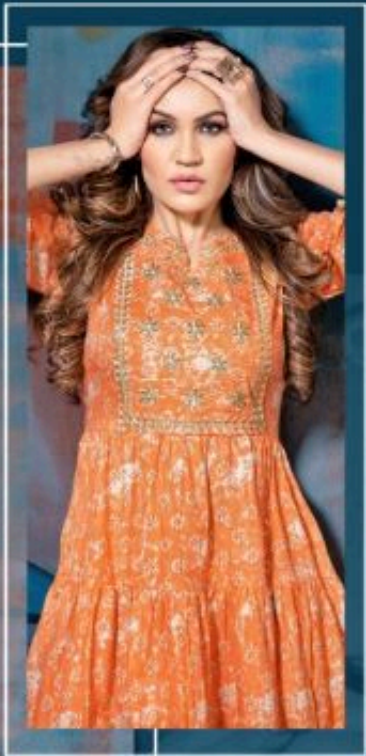

H.
Signature line by HIRWA

Shofali
102

DESIGN
COLLECTION OF
THE SEASON
ELENY
GLAM+