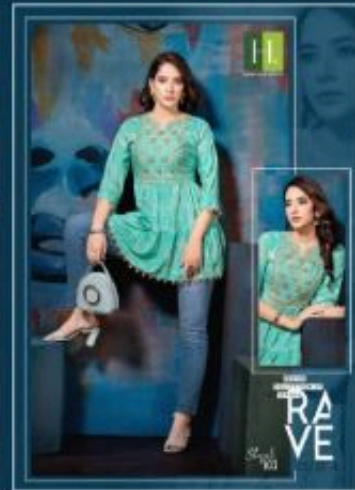

101

102

103

104

105

106

107

Signature Air by HIRWA

Shefali

108