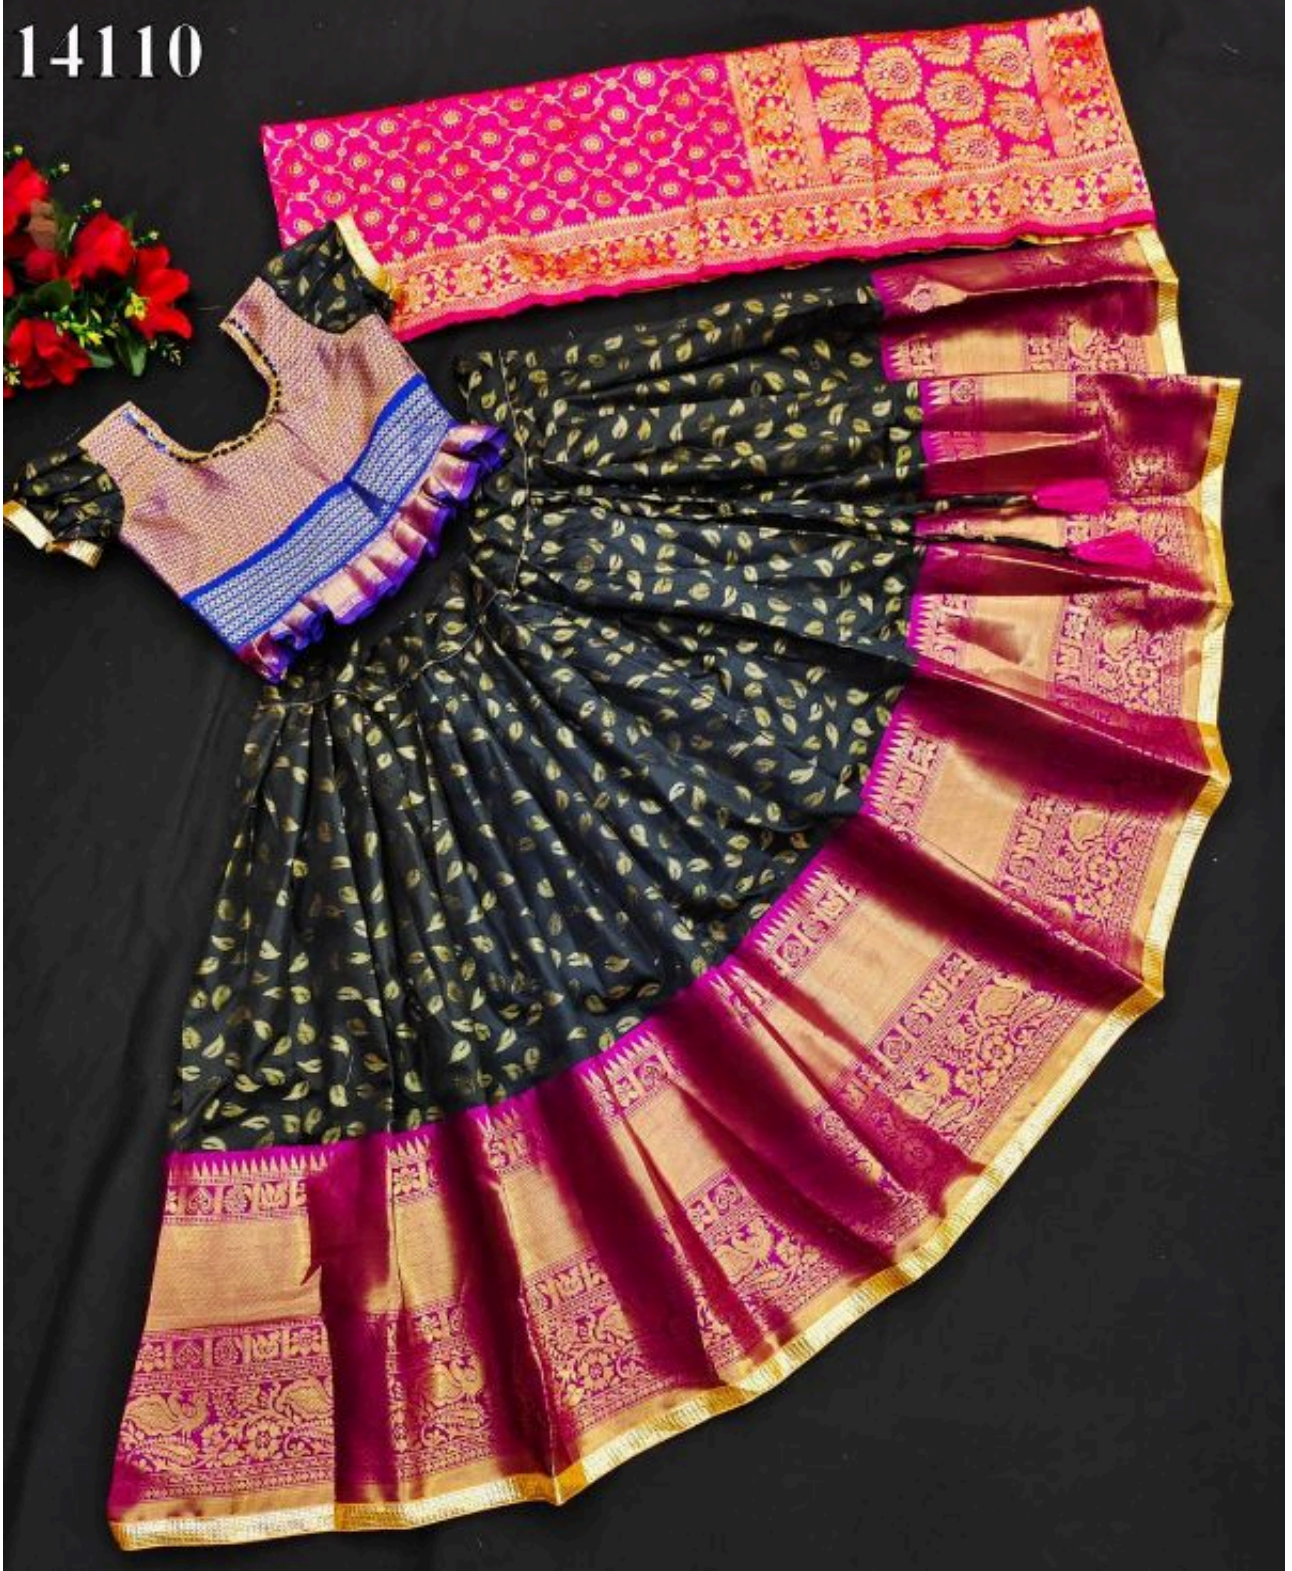

14110

14110

14110

LAHENGA CHART

Age	Choli (Inches)		Lehenga (Inches)	
	Chest	Length	Waist	Length
2-4 Years	22	12	20-22	22
5-7 Years	26	12.5	22-24	26
8-10 Years	28	13	24-26	30
11-13 Years	30	13.5	26-30	34

14110

14110

14110

14110