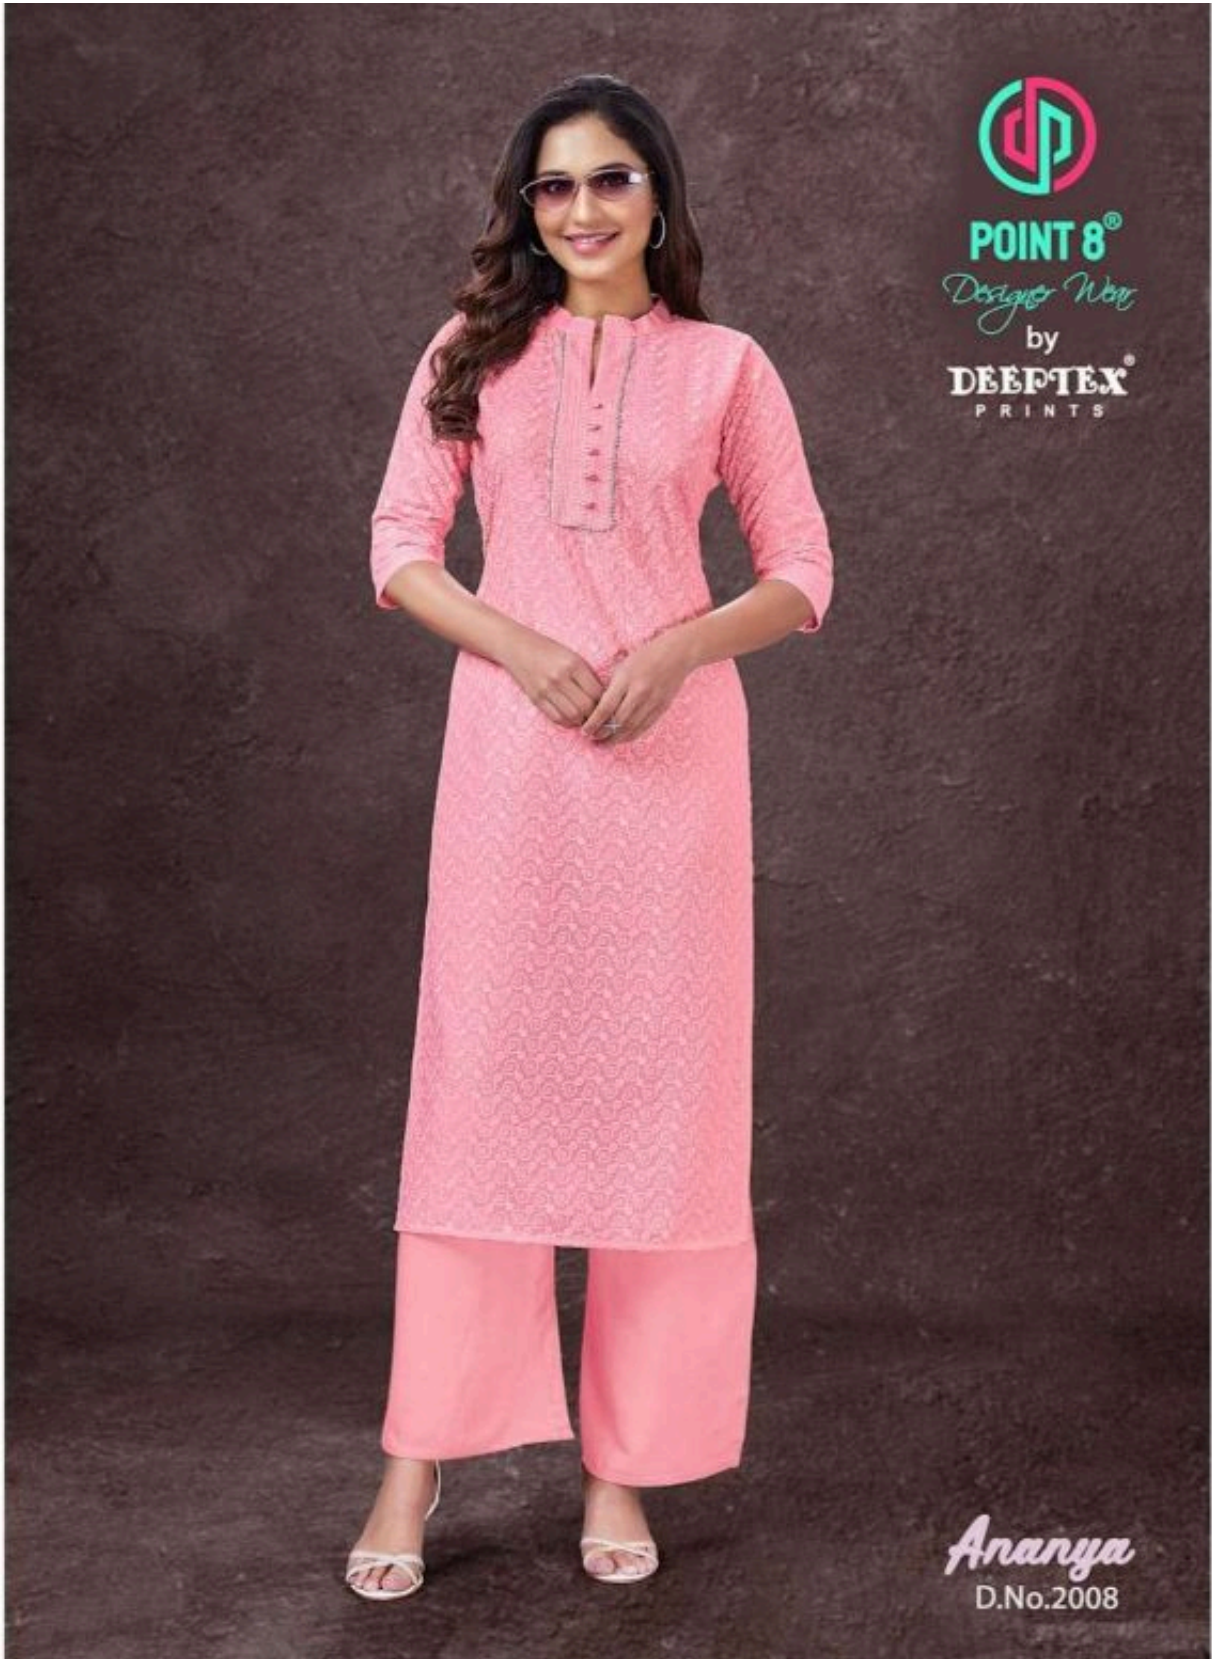

POINT 8®

Designer Wear

by

DEEPTEX®
PRINTS

Ananya

D.No.2008