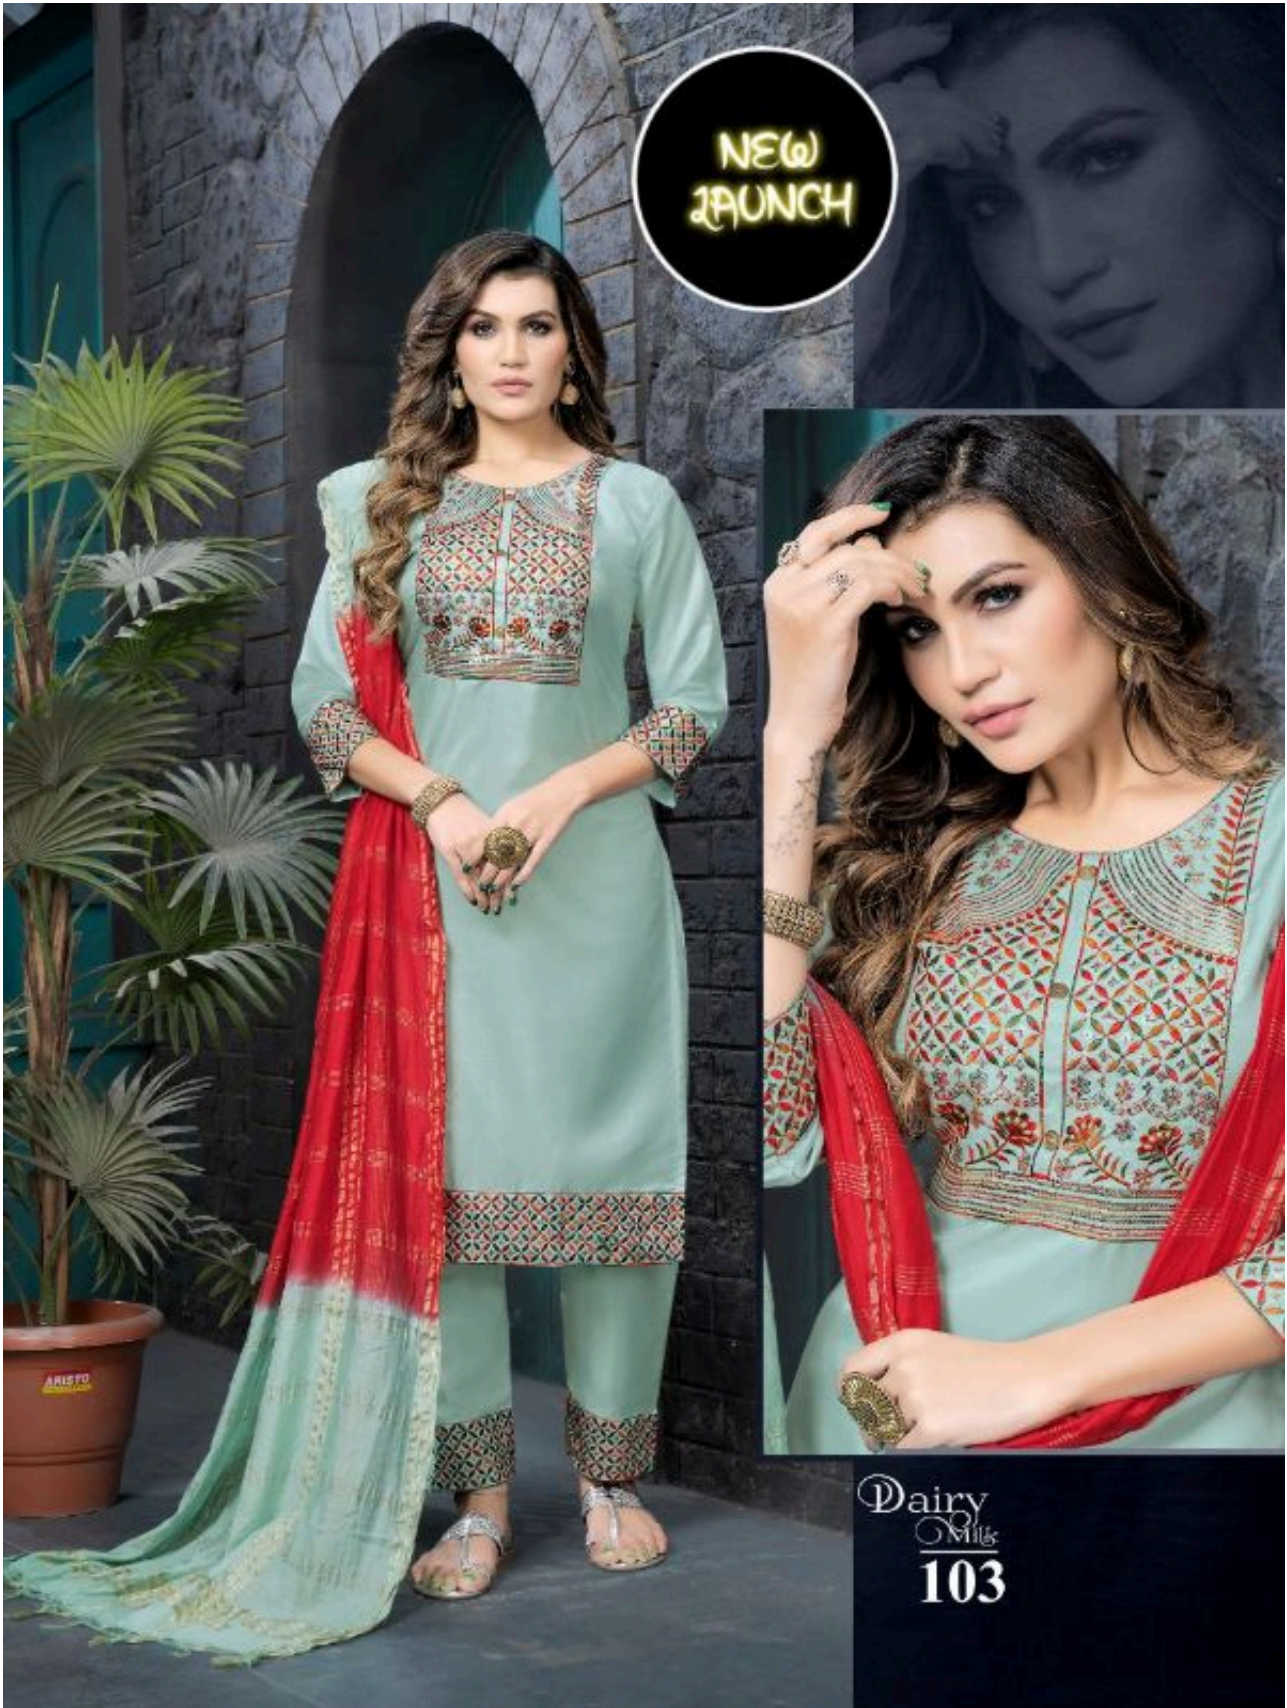

NEW
LAUNCH

SLE
EVE
YOUR
LIFE

Dairy
Milk
102

NEW
LAUNCH

Dairy
Milk
103

NEW
LAUNCH

Dairy
Milk
104

NEW
LAUNCH

BE
SHINE
Bright
BOLD

Dairy
Milk
105

NEW
LAUNCH

THE
SPILL
OVER
EFF
ECT

Dairy
Milk
106

NEW
LAUNCH

High **Coloss**
make every day fashionable, everything you need for
a fabulous, fresh wardrobe.

Dairy
Milk
107