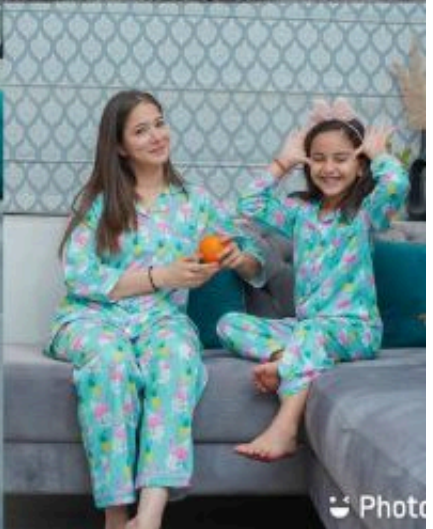

11452

KIDS NIGHT WEAR			
SIZE CHART			IN INCHES
SIZE	TOP CHEST	TOP LENGTH	BOTTOM LENGTH
1-2 YEAR	24"	14"	17.5"
3-4 YEAR	28"	18"	22"
5-6 YEAR	30"	21"	26"

Blue
Only adult
Have

11452

Photo

11452

Blue only adult
have