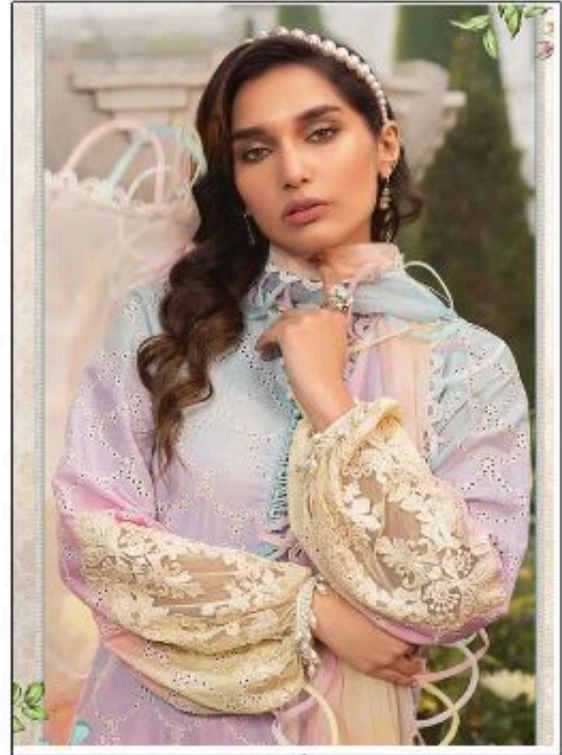

HOOR TEX

22016

13084

- ☐ DRY CLEAN ONLY.
- ✘ DO NOT USE ANY BLEACH OR STAIN REMOVING CHEMICAL.
- ☐ IRON THE FABRIC AT MODERATE TEMPERATURE.

13084