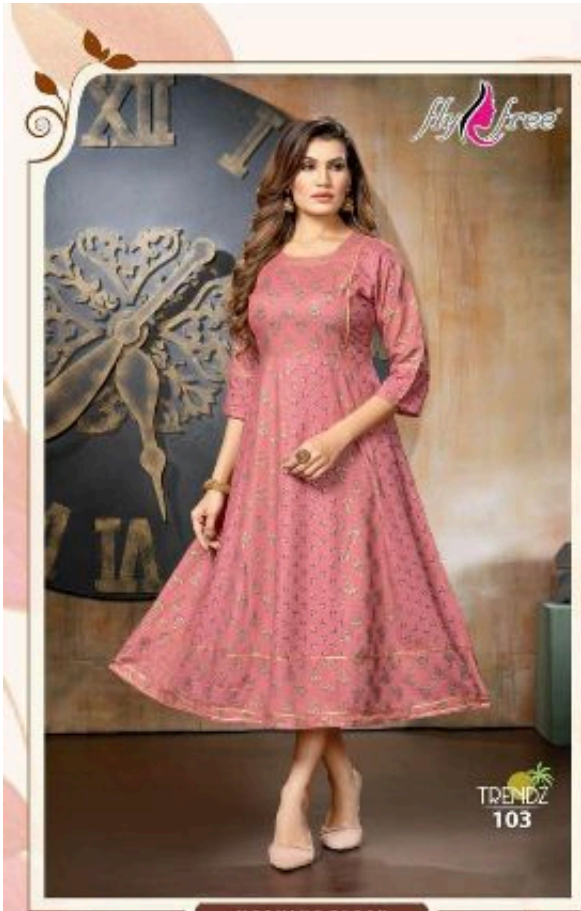

MORNING GLOEY
DEFINE YOUR MOODS WITH DISTINCTIVE SILHOUETTES