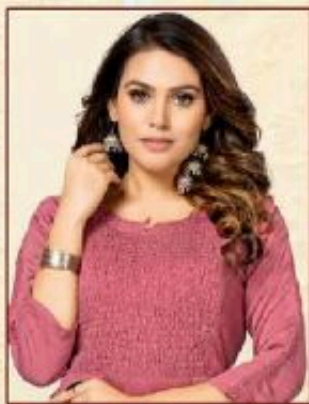

KS4UTM
FASHION WEAR OF INDIA

KS4UTM
FASHION WEAR OF INDIA

T H E B E A U T Y O F L U X U R Y

KS4UTM
FASHION WEAR OF INDIA

*the beauty of
a woman is
not in a facial
mode but the
true beauty in
a woman is
reflected
in her soul*

Moksha
103

KS4UTM
FASHION WEAR OF INDIA

Moksha

Size : L - XL - XXL
← →

KS4UTM
FASHION WEAR OF INDIA

each dress give different
look to electric power design
we list the top trends for the season

Moksha
101

KS4UTM
FASHION WEAR OF INDIA

BEAUTY
BLAST
MAKING
A
SPLASH

Moksha
104

KS4UTM

FASHION WEAR OF INDIA

Moksha

Size : L - XL - XXL

KS4UTM

FASHION WEAR OF INDIA