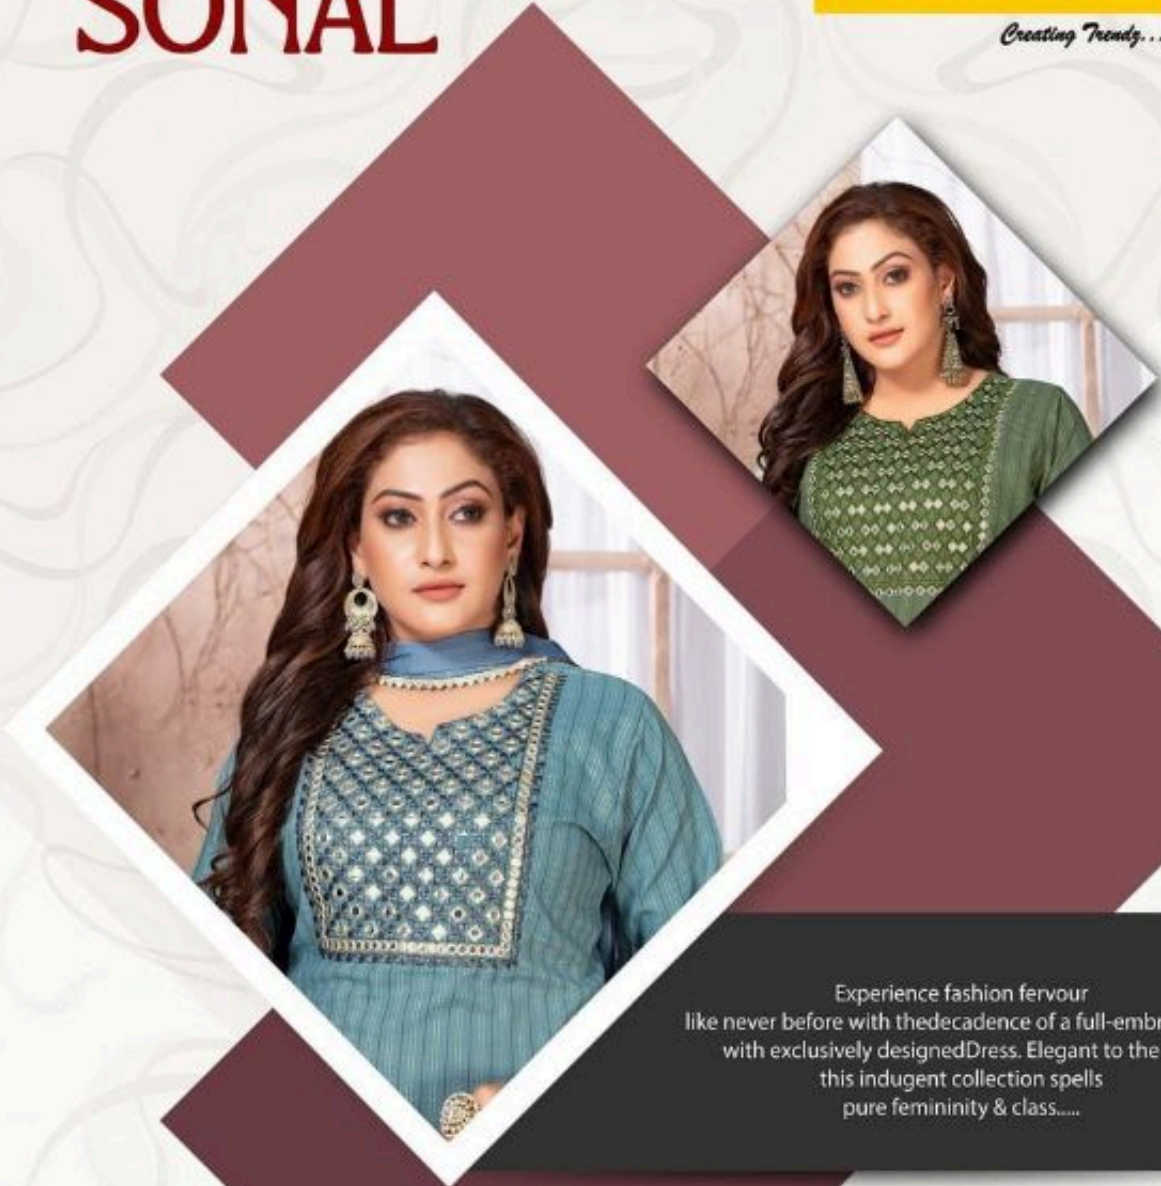

# SONAL

**GreenTomato**<sup>TM</sup>

*Creating Trends...*

Experience fashion fervour like never before with the decadence of a full-embroidered with exclusively designed Dress. Elegant to the hilt, this indulgent collection spells pure femininity & class.....

# SONAL

— — — — —  
**Amazing  
Grace**

Experience fashion fervour like never before with the decadence of a full-embroidered with exclusively designed Dress. Elegant to the hilt, this indulgent collection spells pure femininity & class....

**D.NO.1004**

**GreenTomato**™

*Creating Trends...*

**SONAL**

**Ethnic Allure**

Experience fashion fervour like never before with the decadence of a full-embroidered with exclusively designed Dress. Elegant to the hilt, this indulgent collection spells pure femininity & class....