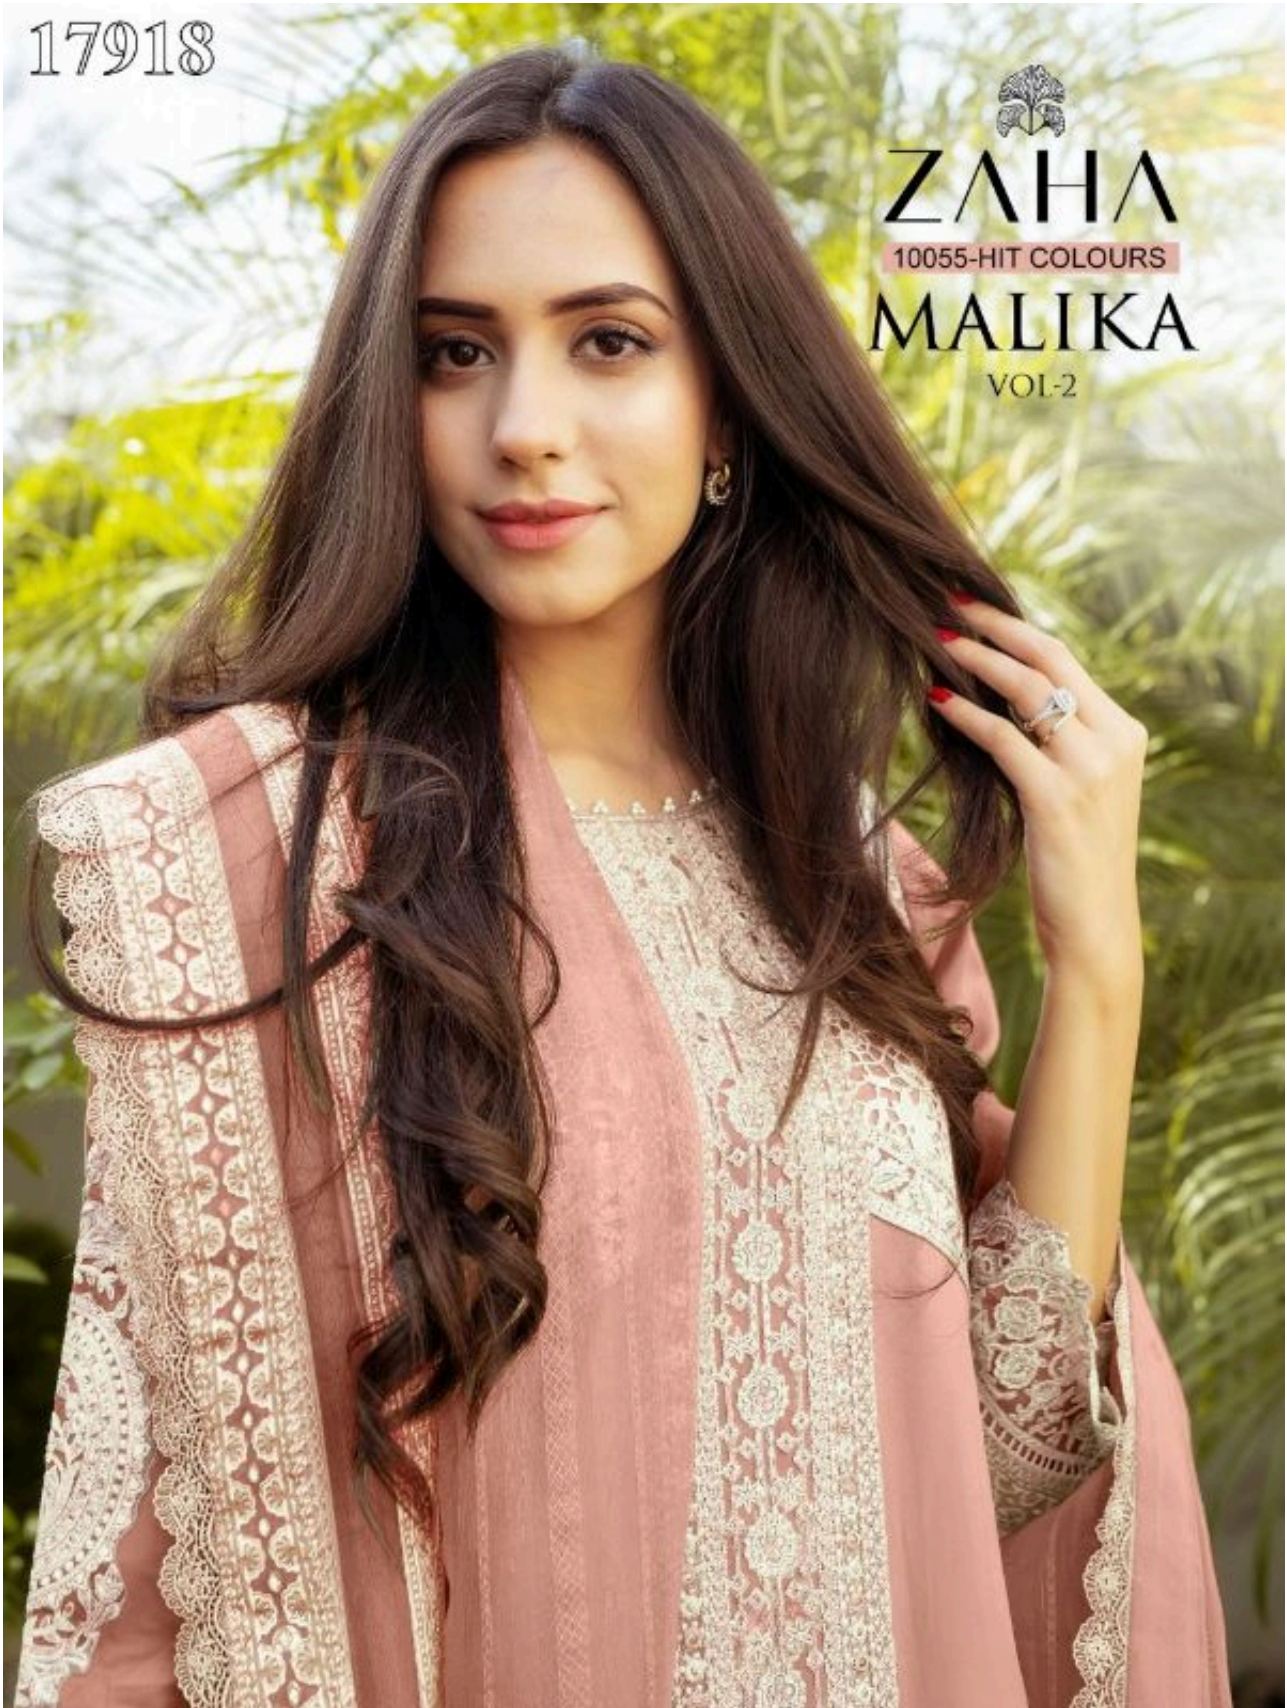

17918

ZAHA

10055-HIT COLOURS

MALIKA

VOL-2

17918

ZAHA

D.No.10055-B

TOP Fox Georgette
with Embroidery

BOTTOM-INNER Dull santoon

DUPATTA Nazmin
with Embroidery

17918

ZAHA

D.No.10055-D

TOP Fox Georgette
with Embroidery

BOTTOM-INNER Dull santoon

DUPATTA Nazmin
with Embroidery

17918

ZAHA

D.No.10055-A

TOP

Fox Georgette
with Embroidery

BOTTOM-INNER

Dull santoon

DUPATTA

Nazmin
with Embroidery

17918

ZAHA

D.No.10055-C

TOP Fox Georgette
with Embroidery

BOTTOM-INNER Dull santoon

DUPATTA Nazmin
with Embroidery