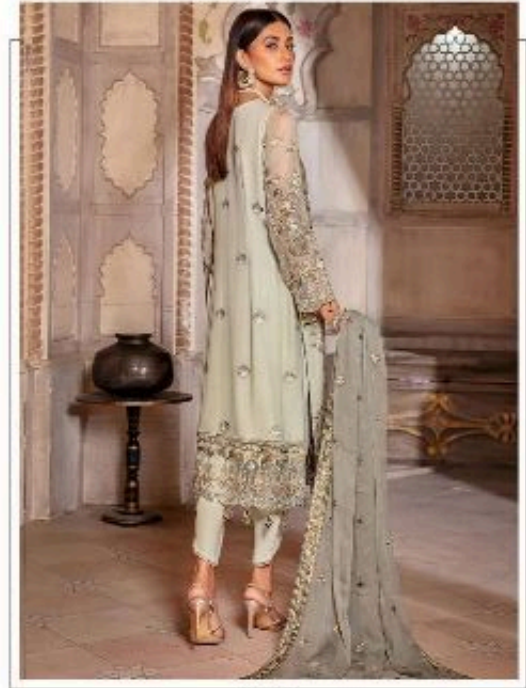

MEHTAB TEX
مہتاب ٹیکس

17934

17934

ZEBTAN[®]
FARMAISH

8001
TOP

FOX GEORGATTE WITH
HEAVY EMBROIDERY
WITH HAND DIAMOND

BOTTOM / INNER
HEAVY SANTOON

DUPATTA
NAZMIN WITH
WORK

8003

17934

MEHTAB TEX
مہتاب ٹیکسٹائلز

ZEBTAN[®]
FARMAISH

8002
TOP

FOX GEORGATTE WITH
HEAVY EMBROIDERY
WITH HAND DIAMOND

BOTTOM / INNER
HEAVY SANTOON

DUPATTA
NAZMIN WITH
WORK