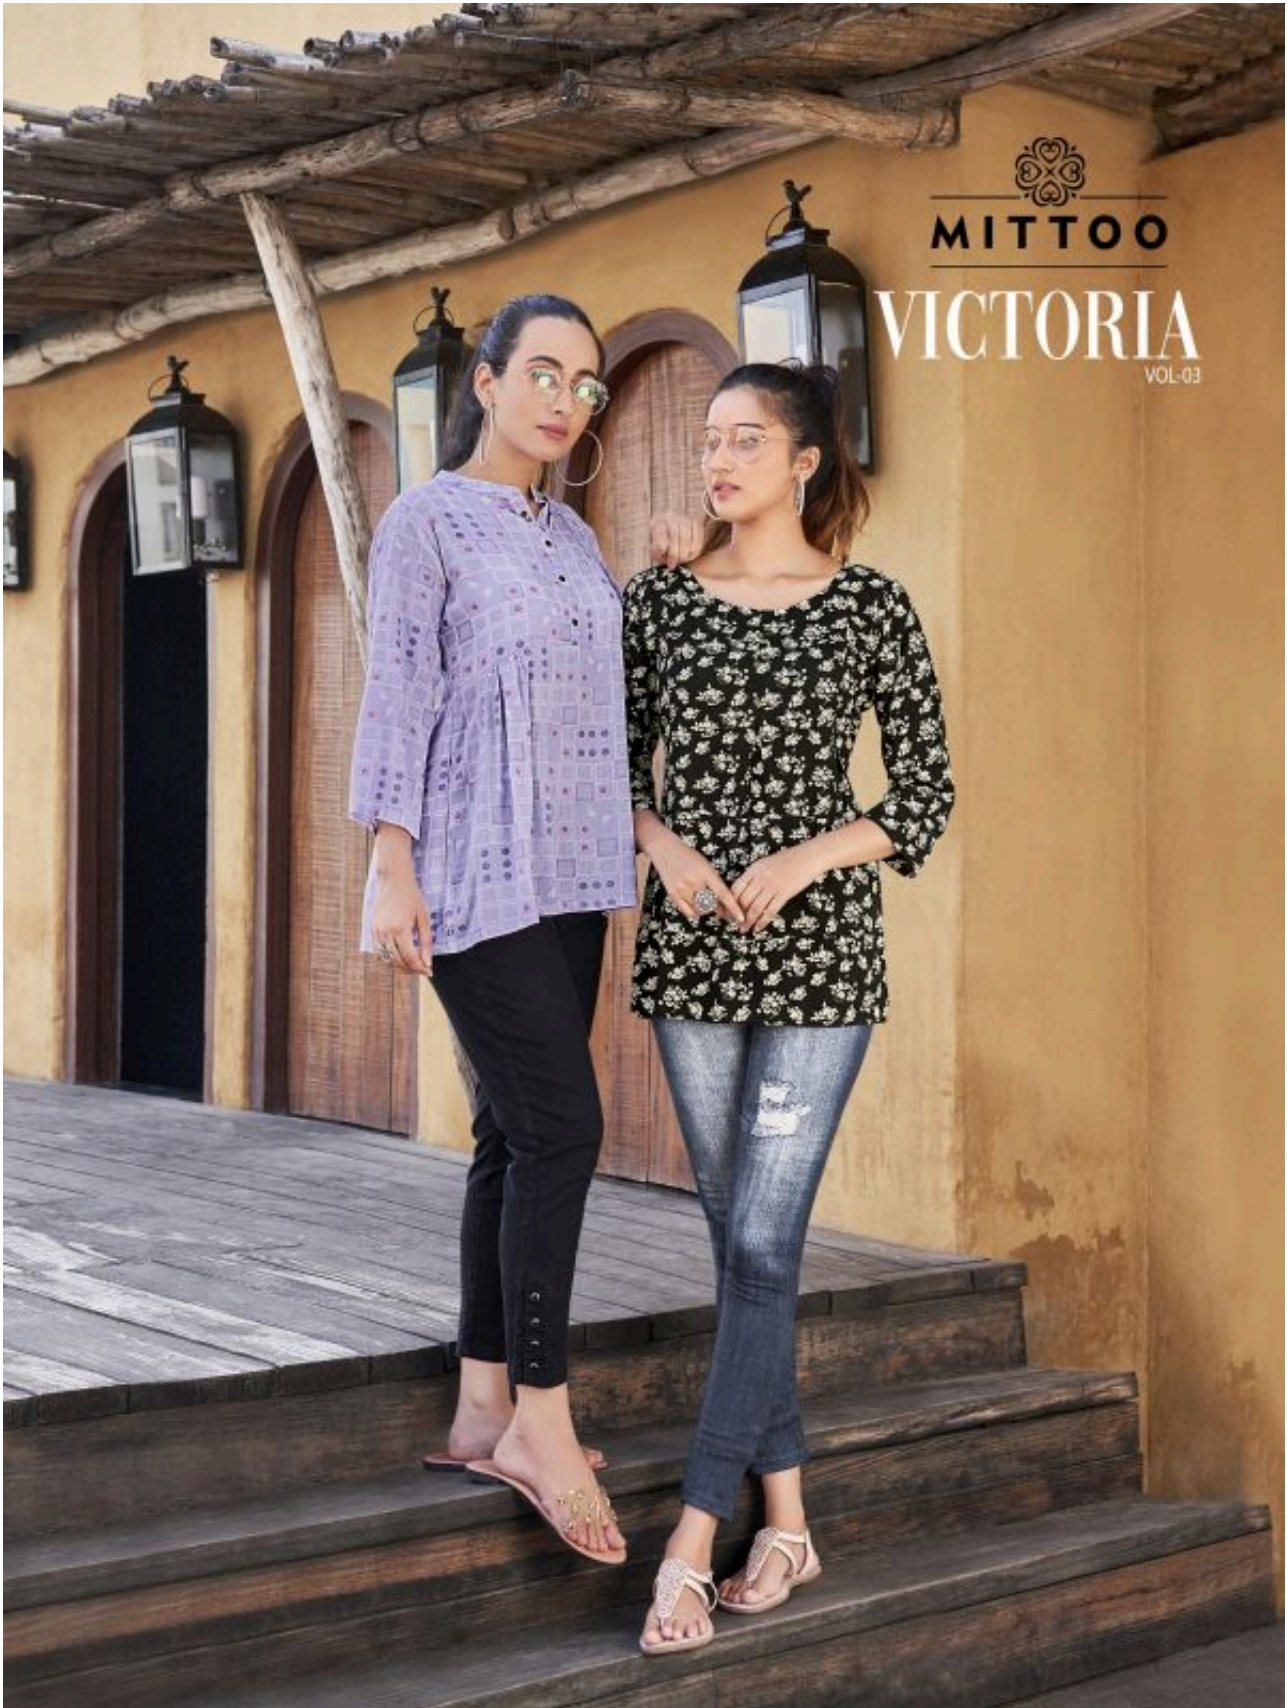

D.NO.5016

D.NO.5017

D.NO.5018

MITTOO

VICTORIA

VOL-03