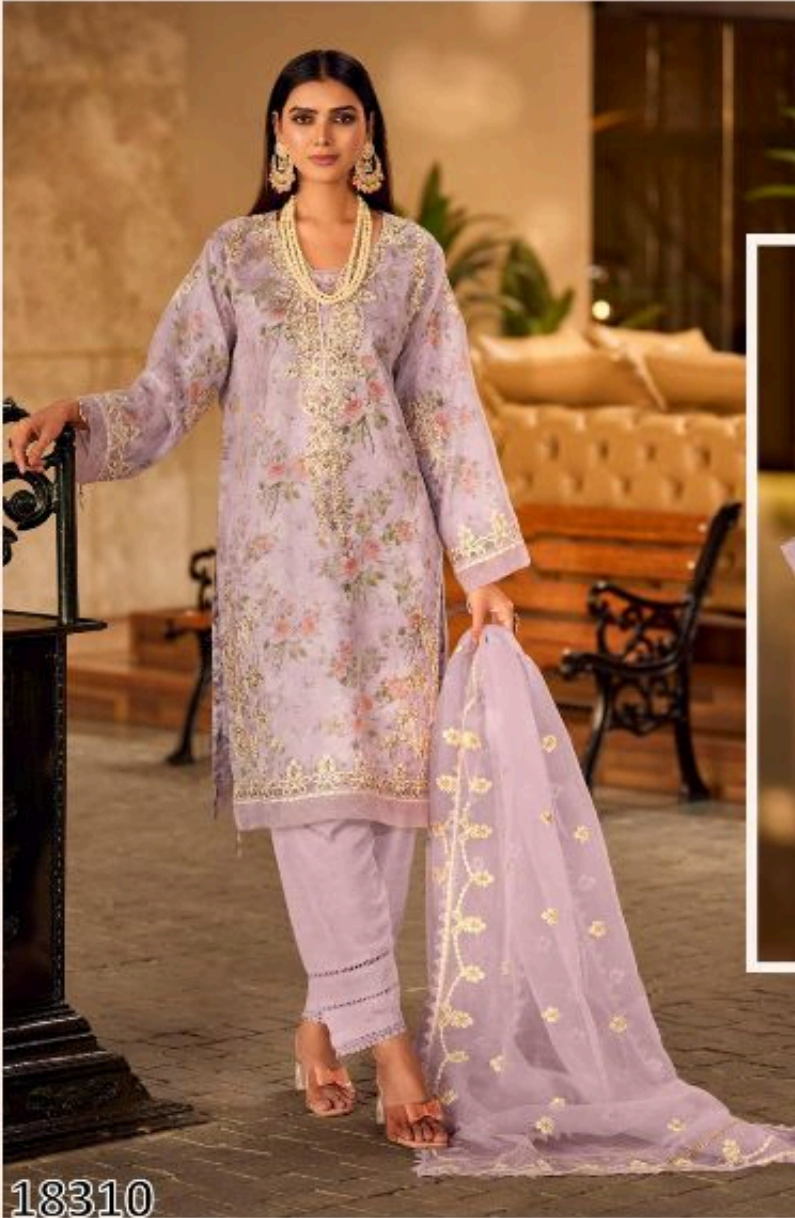

18310

READY MADE
COLLECTION