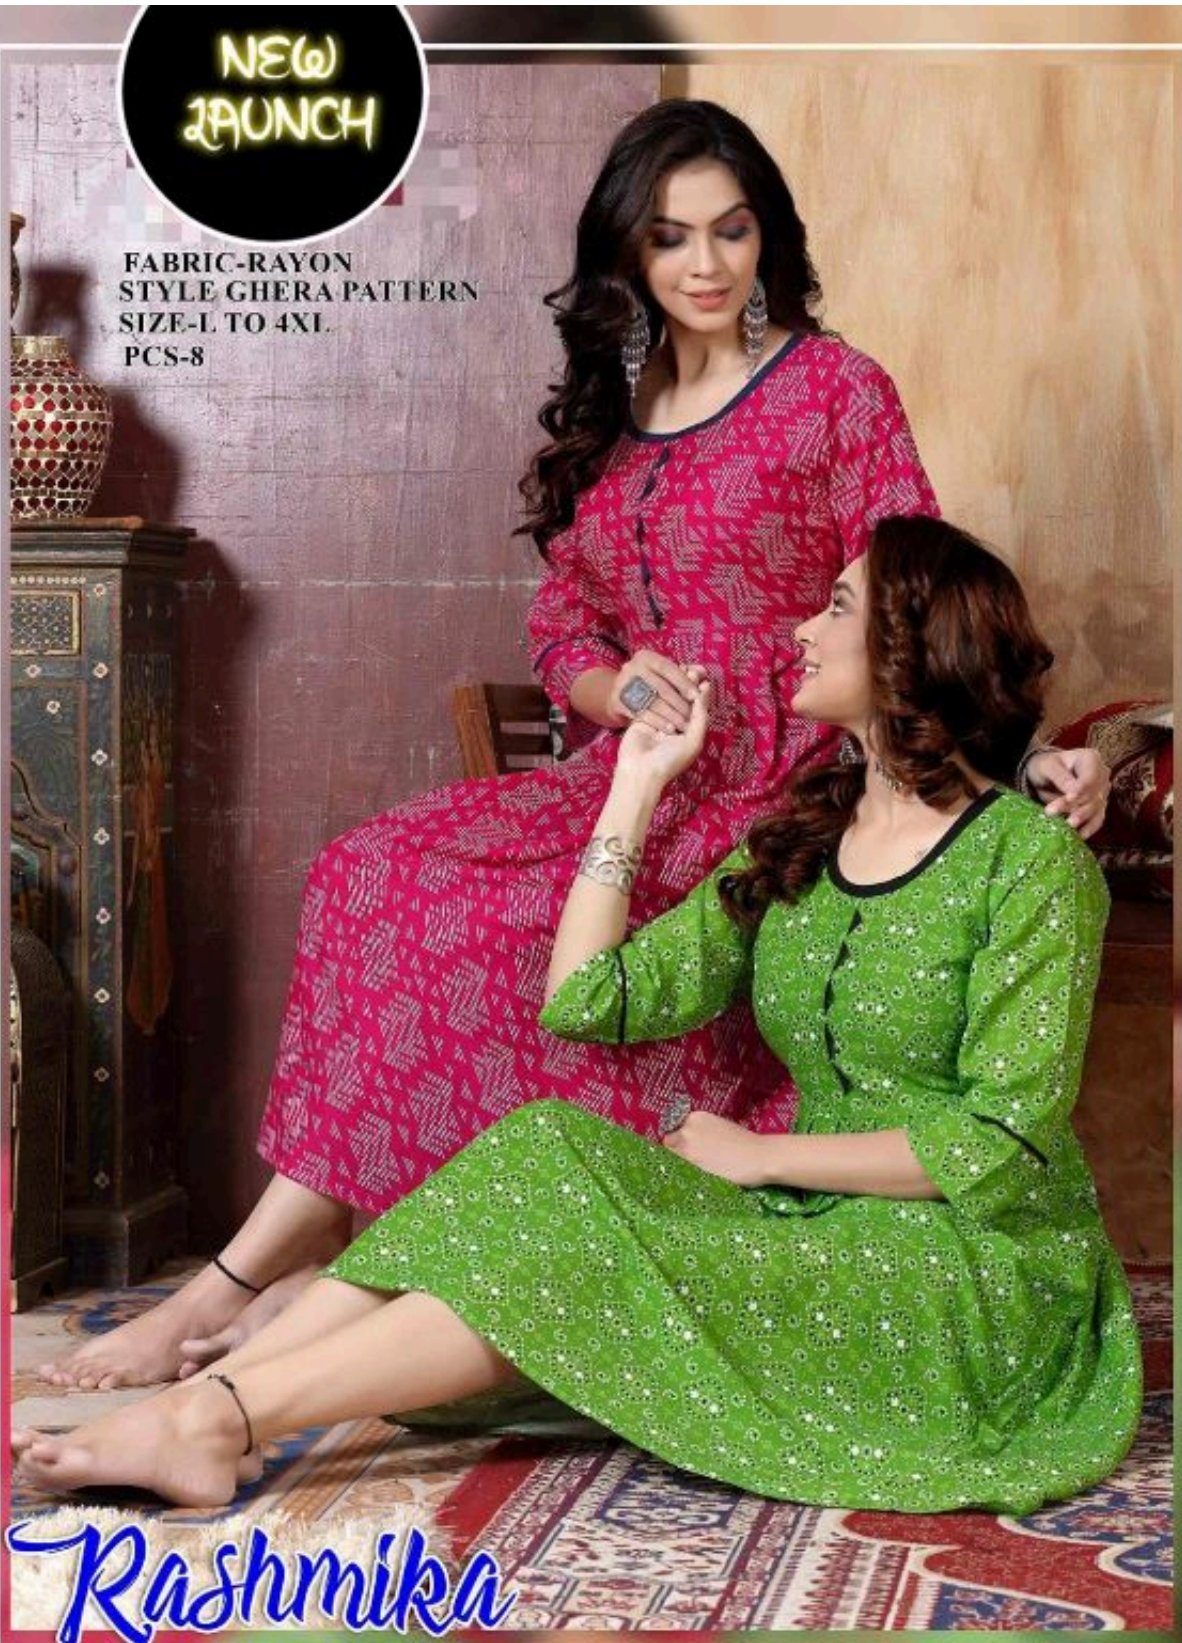

NEW  
LAUNCH

FABRIC-RAYON  
STYLE GHERA PATTERN  
SIZE-L TO 4XL  
PCS-8

Rashmika

001

*Colored  
threads*

*variety of  
Designer*

**005**

008