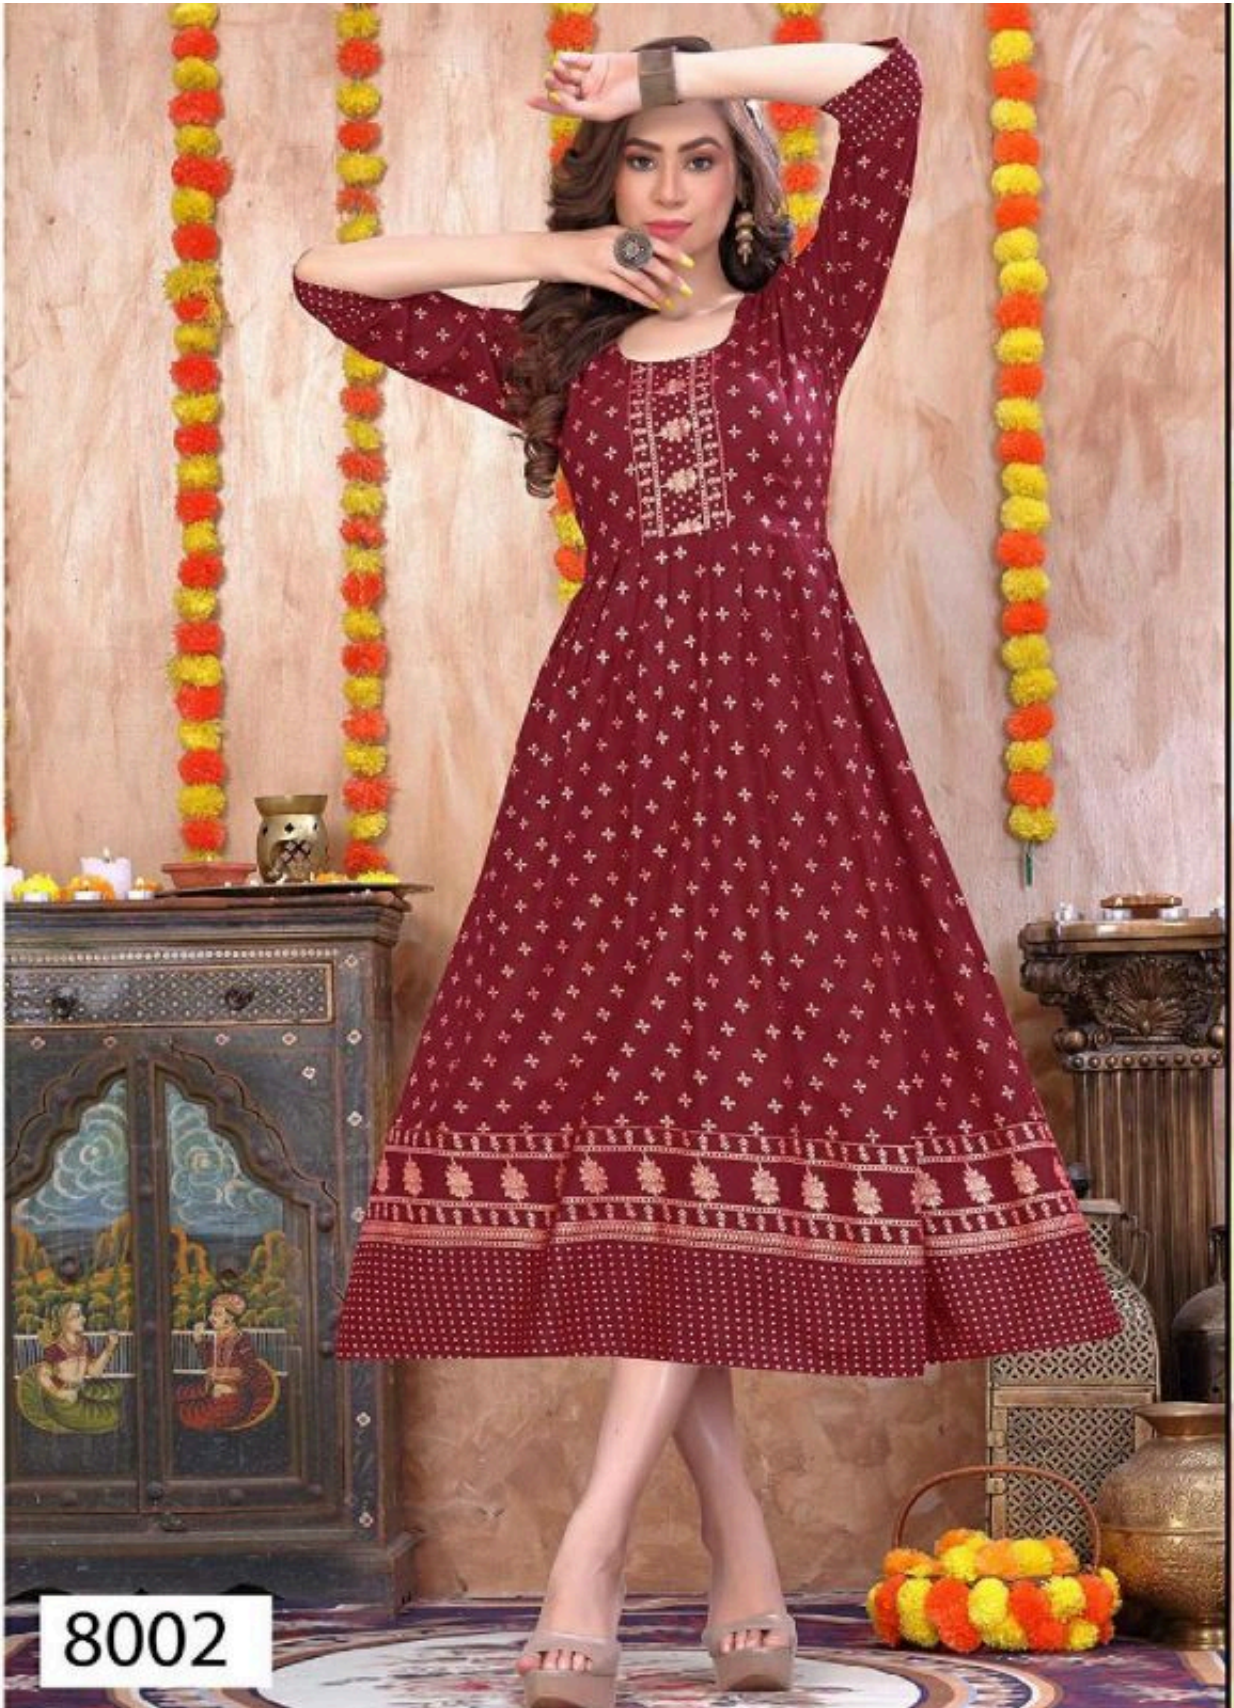

FANNA

**Fabric-Reyon Gold Print
Style Diamond Work
Ghera Pattern
Size-M**

8007

8003

All rights of this publication are reserved unauthorised coping, distribution & printing is strictly prohibited .All photographs outfits & designed owned.
complimentary copy not for sale

8005

8001

8008

8006

8002

8004