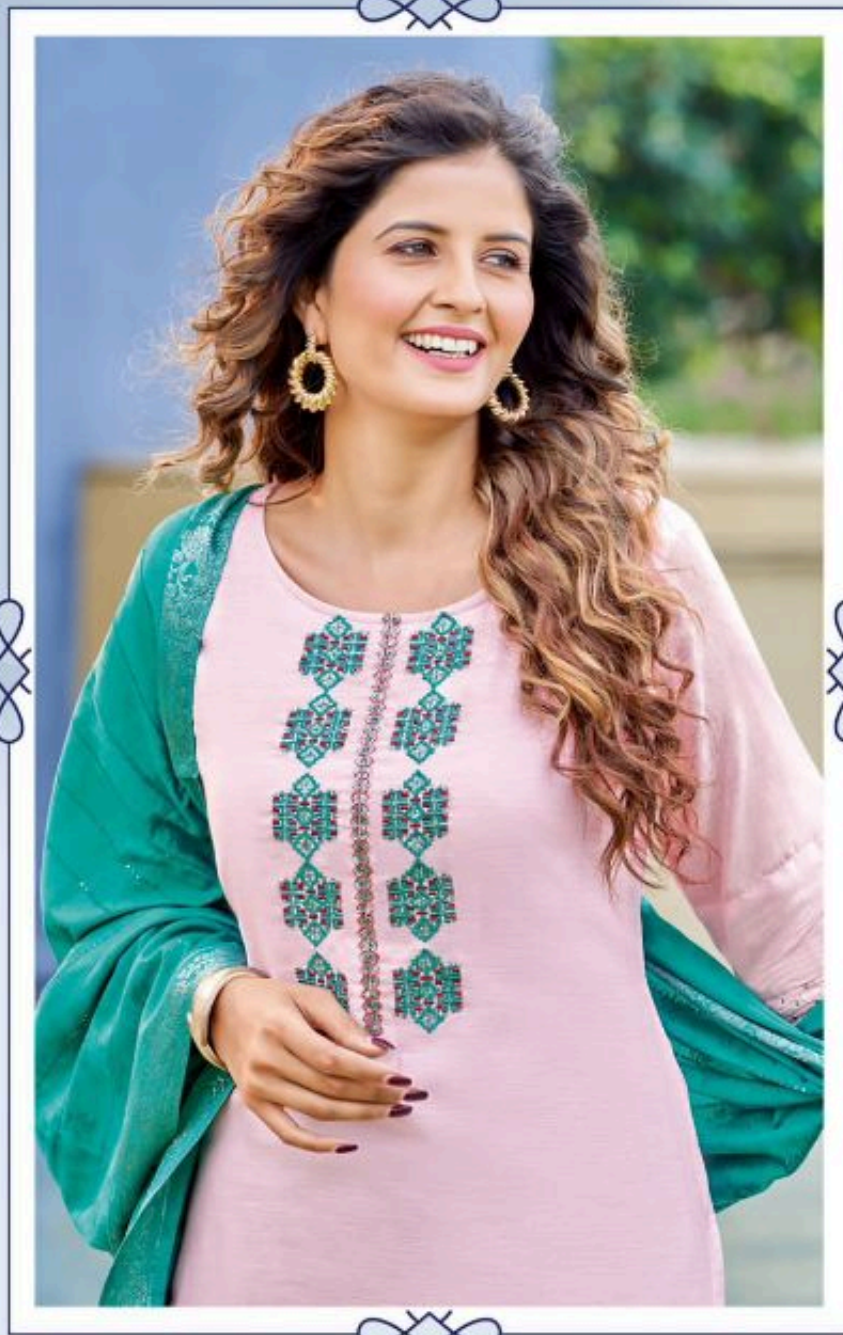

MITTOO
NATURAL ETHNIC WEAR

Life Style
Vol-2

MITTOO

Life Style
Vol-2

— D.NO.7013 —

— D.NO.7014 —

— D.NO.7015 —

— D.NO.7016 —

— D.NO.7017 —

— D.NO.7018 —

Perfect lavishing grabs for your event feel lavish, feel special.

MITTOO

Royal portraiture
be & princess of
your own world.

 D.NO.7017

MITTOO

D.NO.7013 