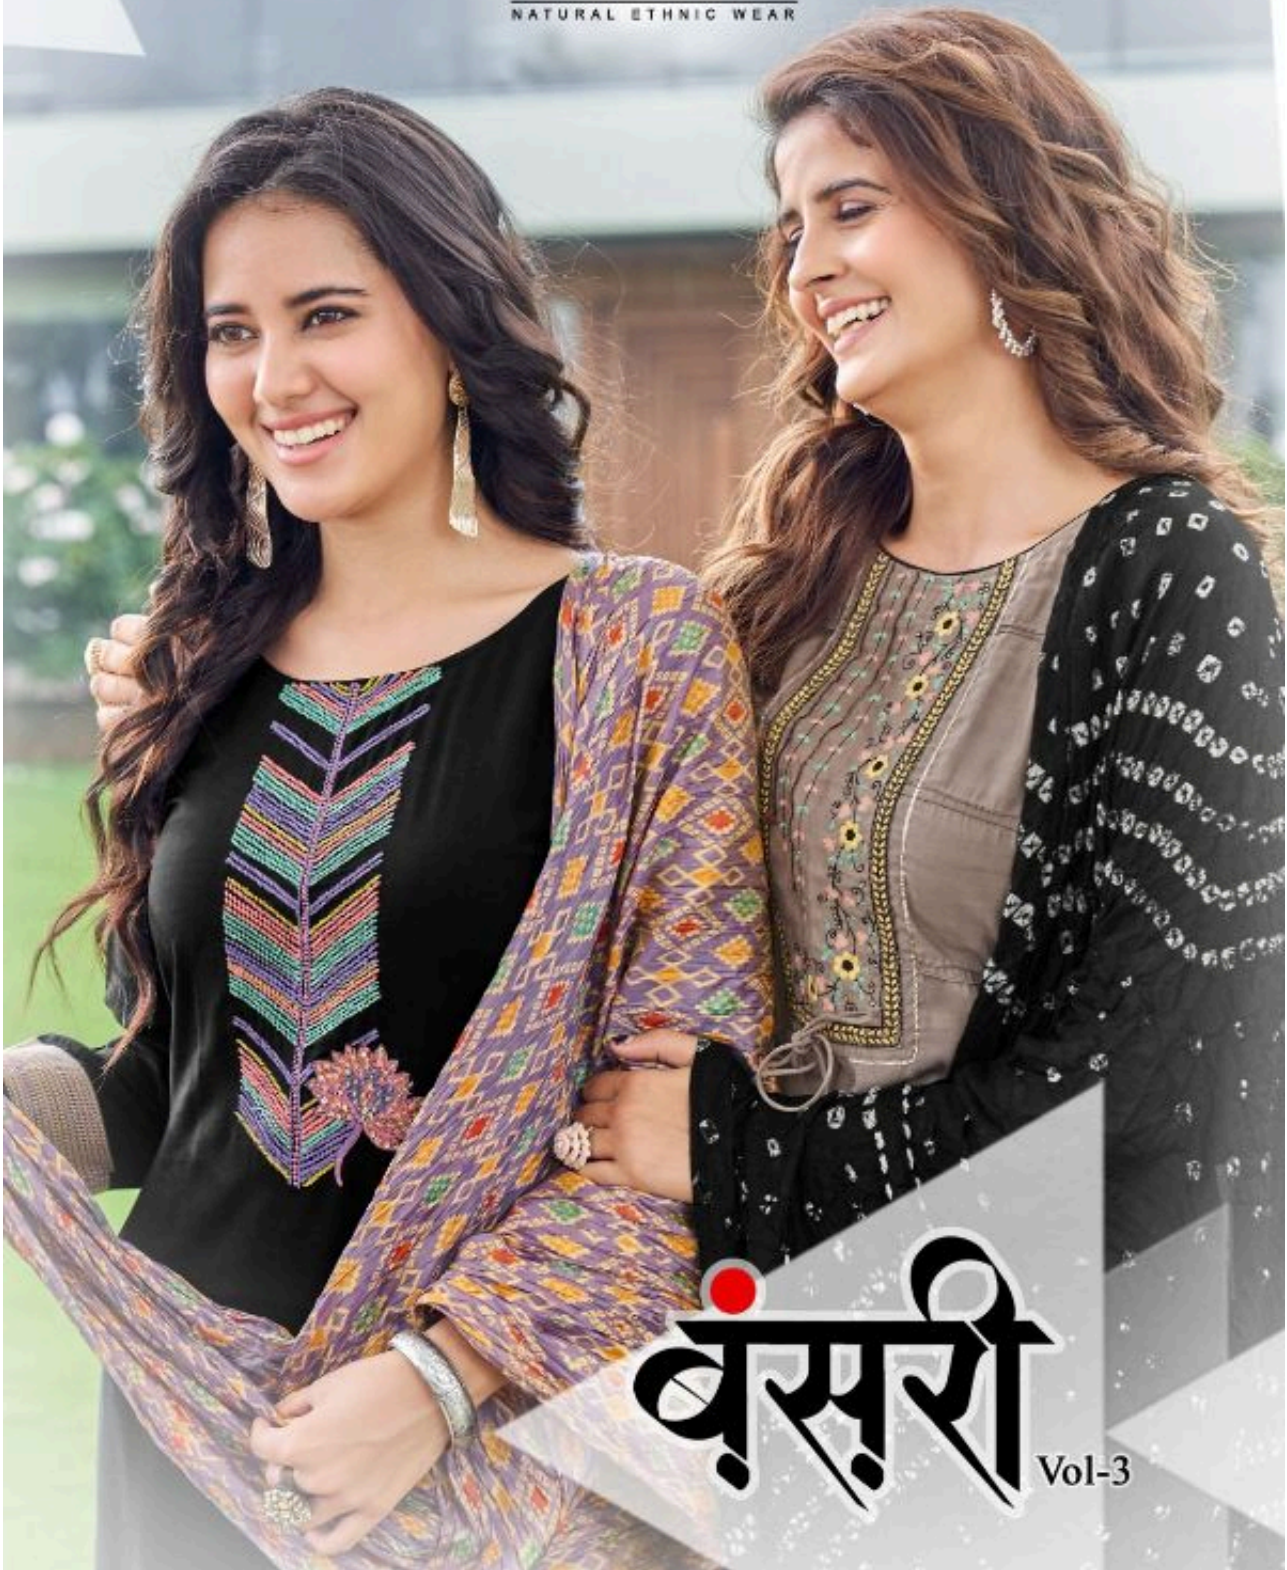

MITTOO

NATURAL ETHNIC WEAR

वंसरी

Vol-3

MITTOO

D.NO.
7030

MITTOO

D.NO.
7027

MITTOO

D.NO.
7025

MITTOO

D.NO.

7029

MITTOO

D.NO.
7026

**FASHION
CHANGES BUT
STYLE ENDURES**

*Explore real felicity by carrying our vogue on you. Women are
exquisite and fragile. They need to be groomed with our dazzling patterns.*

SIPMLICITY OF BEAUTY

Mixing beauty in your life without principal collection of same. Feel the romance with our seasonal and extremely magnetic collection this year.

DRESSED IMPRESS

this season assortment brings your wardrobe too close to great looking colours and fantastic patterns

MITTOO

D.NO.
7028