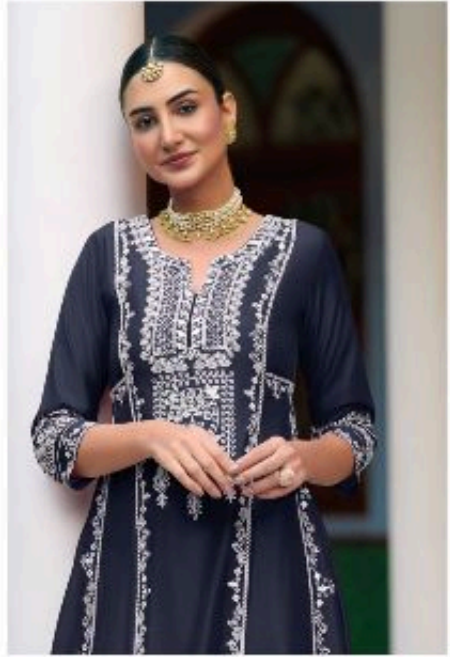

ROMANI
106

ROMANI
100

ROMANI
101

ROMANI
102

 zaverri™
17725

ROMANI

A woman with dark hair pulled back, wearing a vibrant pink long-sleeved dress with intricate white embroidery. She is adorned with a gold forehead ornament, a multi-strand gold necklace, and gold earrings. She is smiling and looking towards the camera, with her right hand resting on a light-colored pillar. The background is a blurred indoor setting.

zaverī™
READYMADE COLLECTION

ROMANI

17725

zaveri

ROMANI

SHINE BRIGHT
LIKE A STAR
17725

zaverri

ROMANI
1109